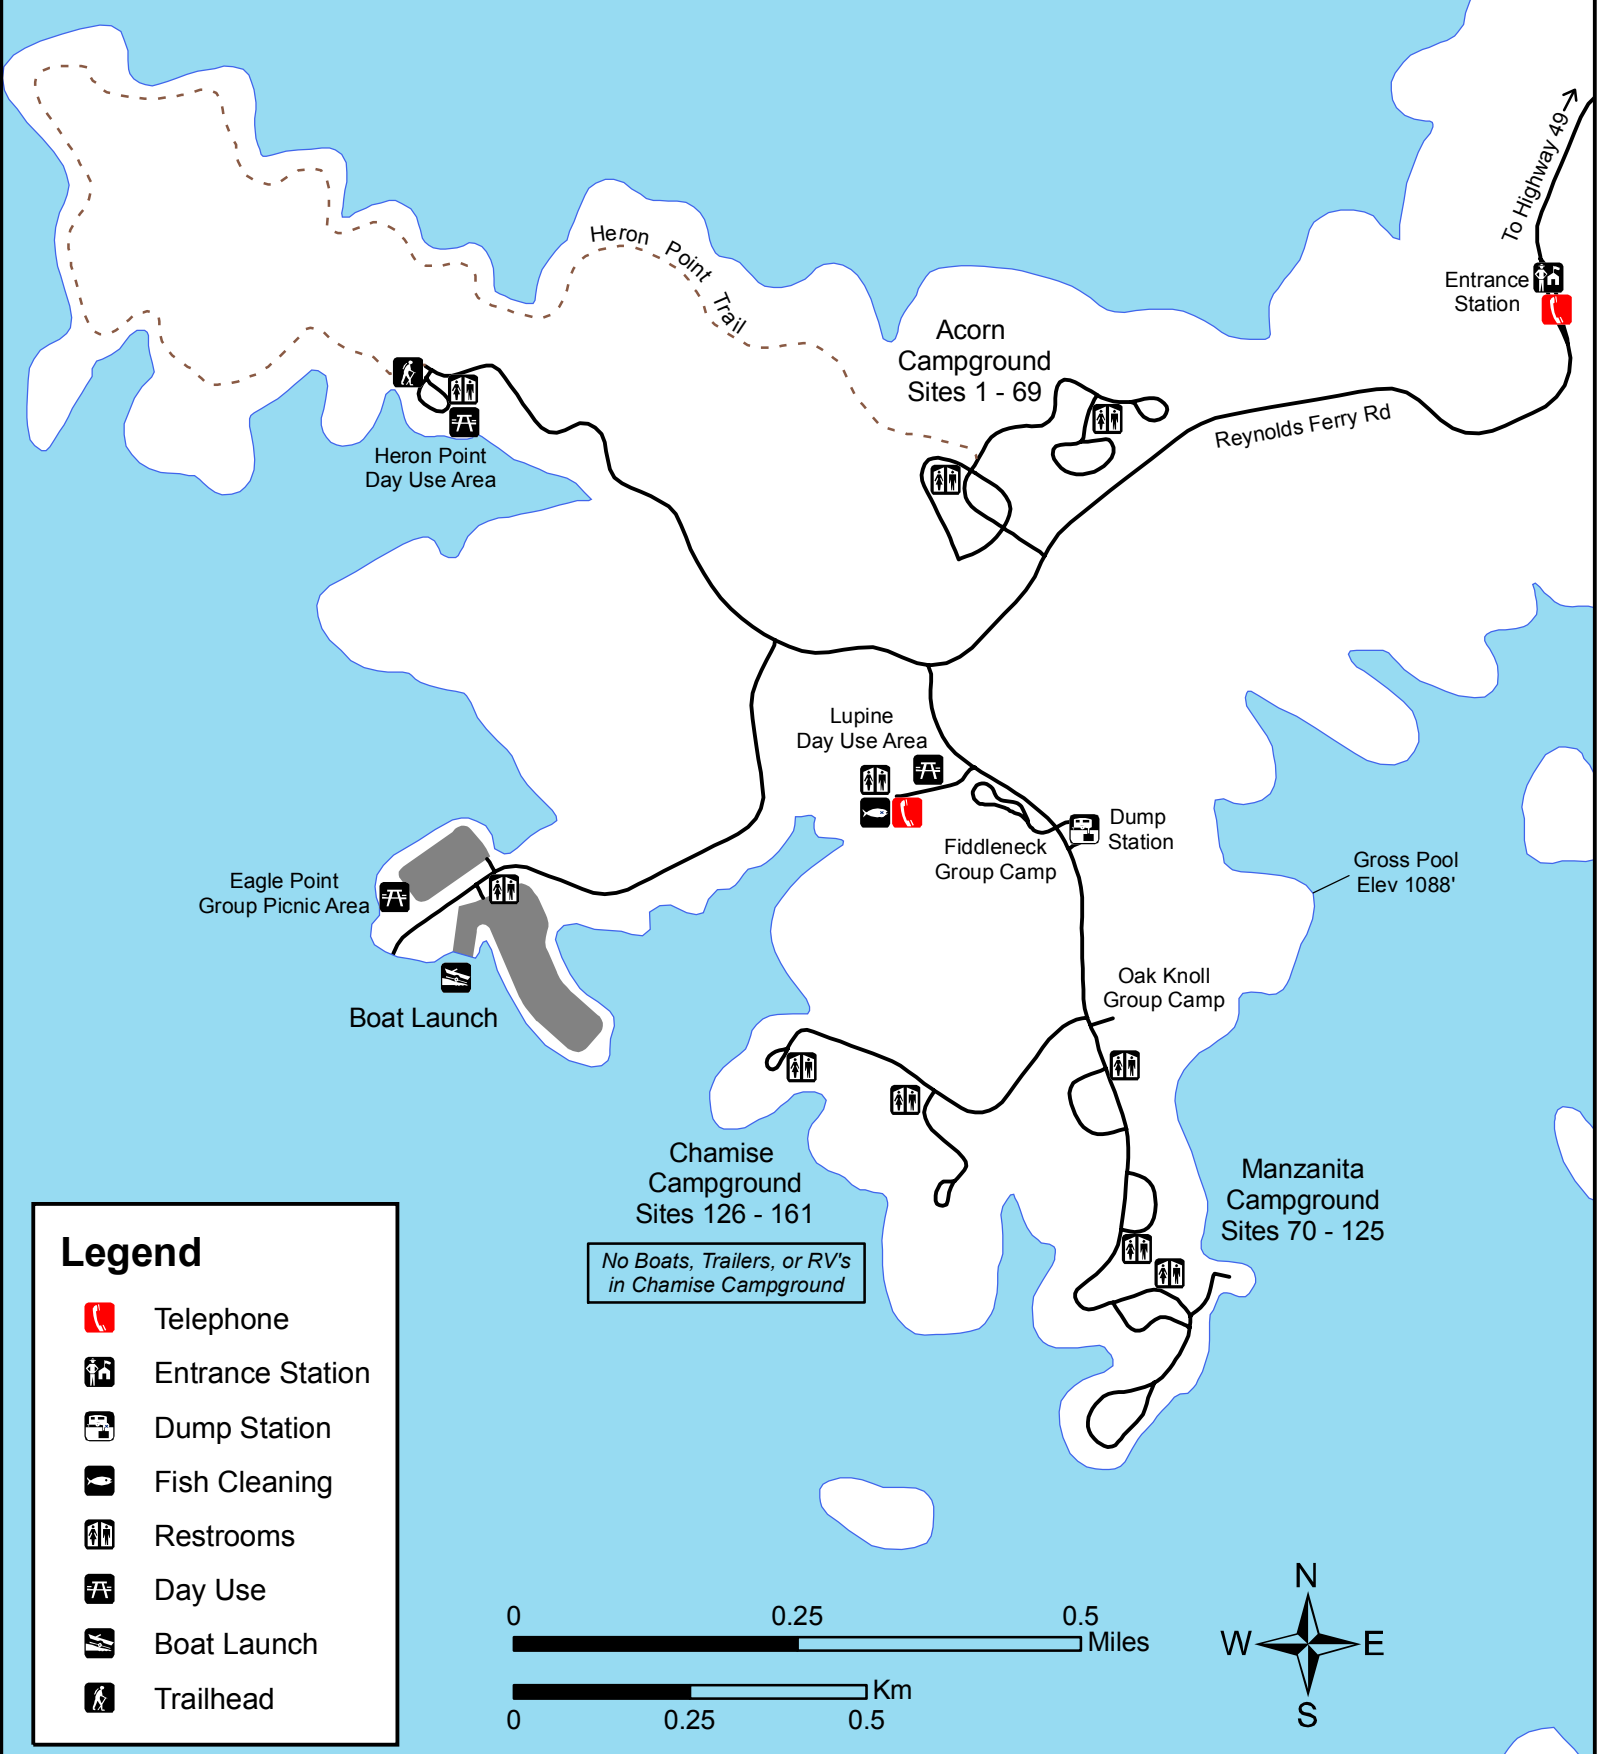

**Tuttletown Recreation Area  
New Melones Lake**

**Legend**

-  Telephone
-  Entrance Station
-  Dump Station
-  Fish Cleaning
-  Restrooms
-  Day Use
-  Boat Launch
-  Trailhead

No Boats, Trailers, or RV's  
in Chamise Campground