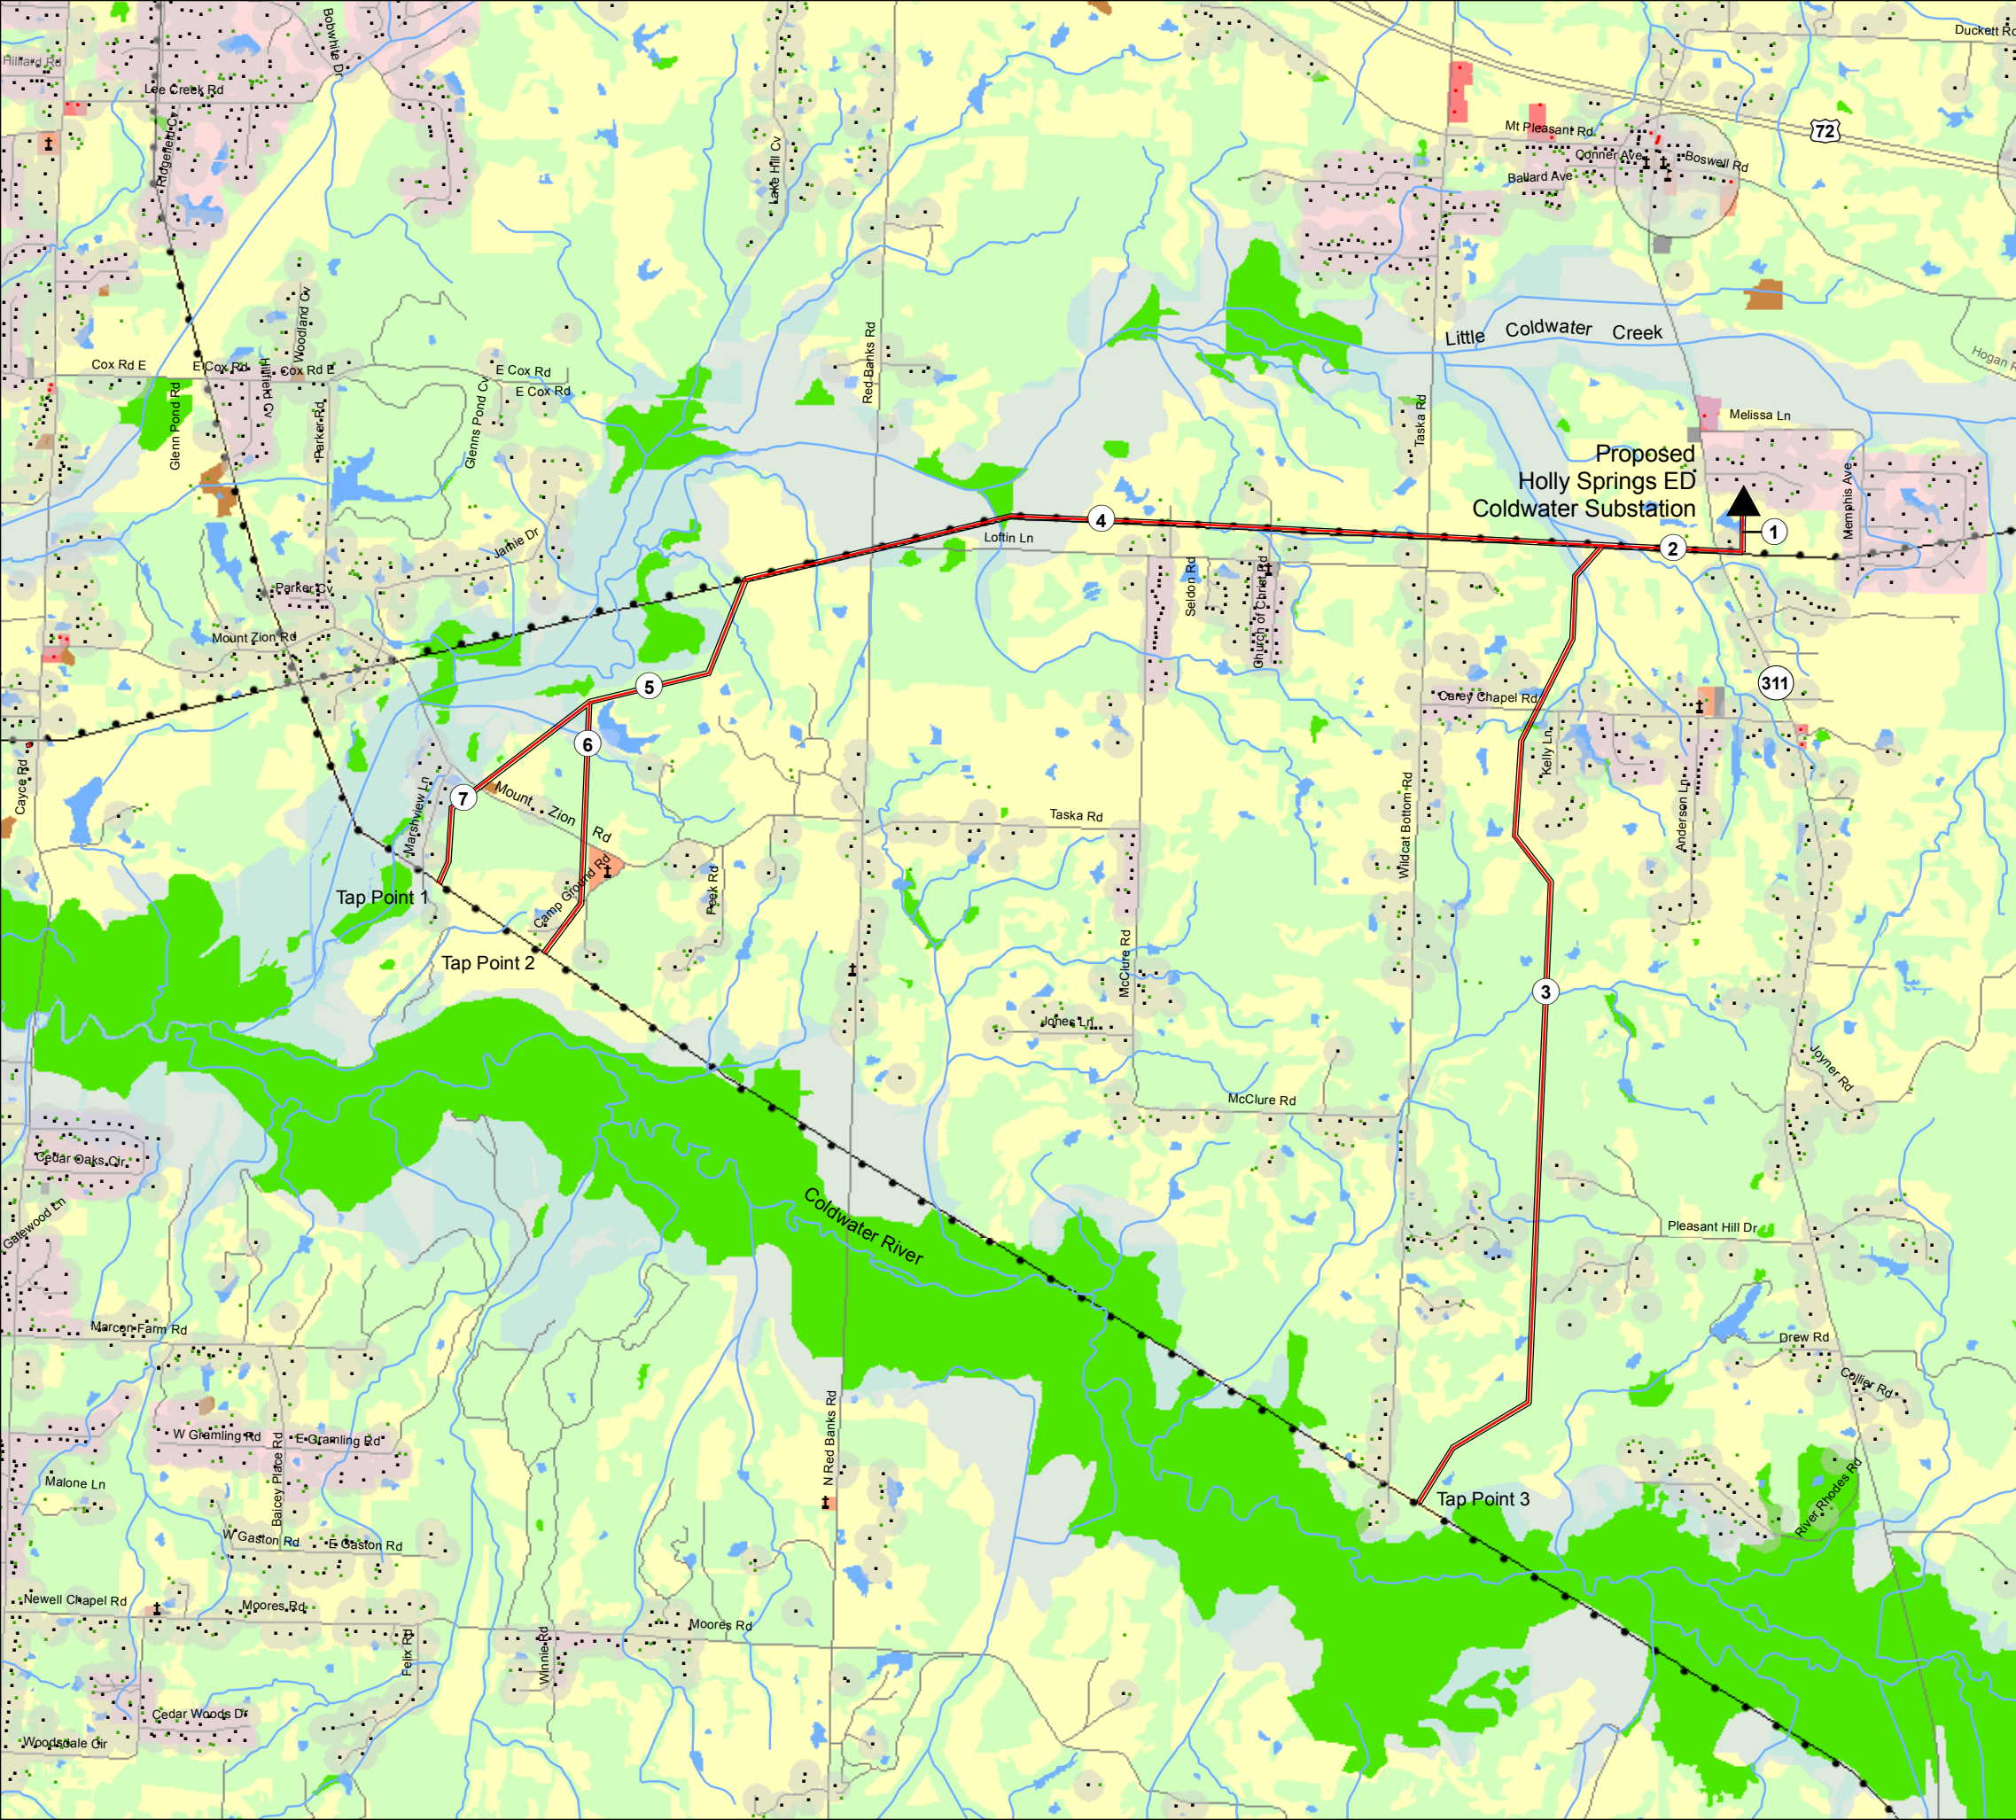

Location Map

### Coldwater, Mississippi 161-kV Transmission Line Project Constraint Model

**Legend**

- proposed substation site
- alternatives routes
- house
- mobile home
- apartment
- commercial, industrial
- barn
- church
- school
- radio tower
- water tank
- spring
- existing transmission lines
- streams
- transportation system
- constraint buffer
- openwater
- floodplain
- house
- apartment
- chickenhouse
- commercial, industrial
- barren or disturbed land
- campground
- cemetery
- forestland
- orchards, vineyards, nurseries
- golf course
- historical site
- commercial, service, institutional
- openland
- park
- residential, urban and built-up
- mixed urban and built-up
- wetlands

1,000 0 1,000 2,000 Feet