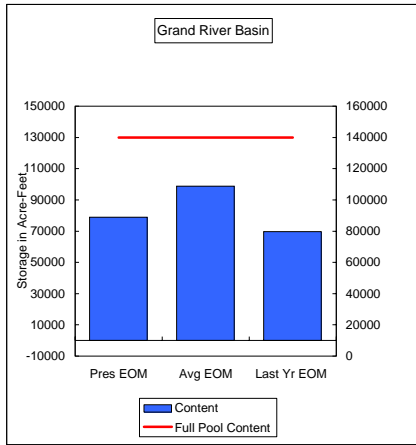

COMPARISON OF STORAGE CONTENT - PRESENT VS AVERAGE VS LAST YEAR DATA

in Acre-Feet

Data for September 30, 2008

Percent of Average 101.4%  
 Percent of Last Year 117.8%  
 Percent of Full Capacity 85.8%

Percent of Average 109.4%  
 Percent of Last Year 230.0%  
 Percent of Full Capacity 47.9%

Percent of Average 148.7%  
 Percent of Last Year 155.0%  
 Percent of Full Capacity 61.5%

Percent of Average 106.1%  
 Percent of Last Year 125.0%  
 Percent of Full Capacity 84.8%

Percent of Average 68.2%  
 Percent of Last Year 76.7%  
 Percent of Full Capacity 52.9%

Percent of Average 133.6%  
 Percent of Last Year 152.3%  
 Percent of Full Capacity 60.1%

**COMPARISON OF STORAGE CONTENT - PRESENT VS AVERAGE VS LAST YEAR DATA**  
in Acre-Feet  
Data for September 30, 2008

**Percent of Average**            **79.9%**  
**Percent of Last Year**        **113.2%**  
**Percent of Full Capacity**    **56.3%**

**Percent of Average**            **108.7%**  
**Percent of Last Year**        **99.5%**  
**Percent of Full Capacity**    **80.8%**