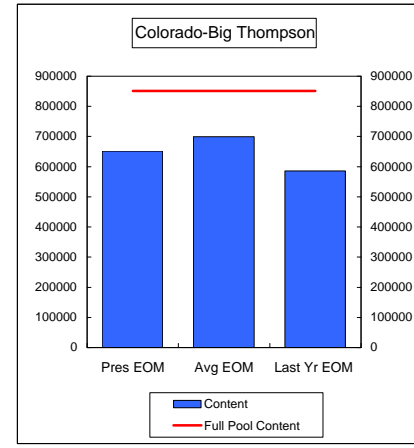

Percent of Average 148.7%  
 Percent of Last Year 155.0%  
 Percent of Full Capacity 61.5%

Percent of Average 106.1%  
 Percent of Last Year 125.0%  
 Percent of Full Capacity 84.8%

Percent of Average 68.2%  
 Percent of Last Year 76.7%  
 Percent of Full Capacity 52.9%

Percent of Average 133.6%  
 Percent of Last Year 152.3%  
 Percent of Full Capacity 60.1%

**COMPARISON OF STORAGE CONTENT - PRESENT VS AVERAGE VS LAST YEAR DATA**  
in Acre-Feet  
Data for September 30, 2008

**Percent of Average**            **79.9%**  
**Percent of Last Year**        **113.2%**  
**Percent of Full Capacity**    **56.3%**

**Percent of Average**            **108.7%**  
**Percent of Last Year**        **99.5%**  
**Percent of Full Capacity**    **80.8%**