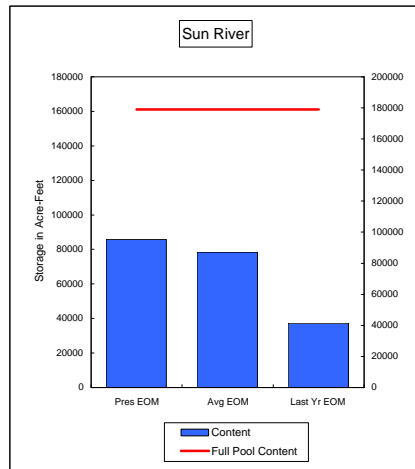

COMPARISON OF STORAGE CONTENT - PRESENT VS AVERAGE VS LAST YEAR DATA

in Acre-Feet

Data for September 30, 2008

Percent of Average 101.4%  
 Percent of Last Year 117.8%  
 Percent of Full Capacity 85.8%

Percent of Average 109.4%  
 Percent of Last Year 230.0%  
 Percent of Full Capacity 47.9%

Percent of Average 148.7%  
 Percent of Last Year 155.0%  
 Percent of Full Capacity 61.5%

Percent of Average 106.1%  
 Percent of Last Year 125.0%  
 Percent of Full Capacity 84.8%

Percent of Average 68.2%  
 Percent of Last Year 76.7%  
 Percent of Full Capacity 52.9%