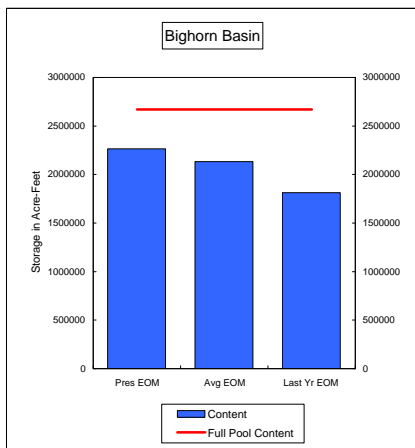

COMPARISON OF STORAGE CONTENT - PRESENT VS AVERAGE VS LAST YEAR DATA

in Acre-Feet

Data for September 30, 2008

Percent of Average 101.4%  
 Percent of Last Year 117.8%  
 Percent of Full Capacity 85.8%

Percent of Average 109.4%  
 Percent of Last Year 230.0%  
 Percent of Full Capacity 47.9%

Percent of Average 148.7%  
 Percent of Last Year 155.0%  
 Percent of Full Capacity 61.5%

Percent of Average 106.1%  
 Percent of Last Year 125.0%  
 Percent of Full Capacity 84.8%

Percent of Average 68.2%  
 Percent of Last Year 76.7%  
 Percent of Full Capacity 52.9%