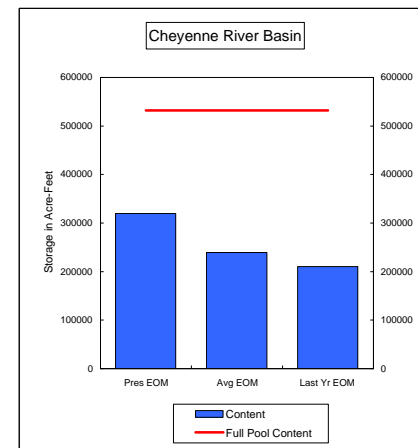

COMPARISON OF STORAGE CONTENT - PRESENT VS AVERAGE VS LAST YEAR DATA

in Acre-Feet

Data for September 30, 2008

Percent of Average 101.4%  
 Percent of Last Year 117.8%  
 Percent of Full Capacity 85.8%

Percent of Average 109.4%  
 Percent of Last Year 230.0%  
 Percent of Full Capacity 47.9%

Percent of Average 148.7%  
 Percent of Last Year 155.0%  
 Percent of Full Capacity 61.5%

Percent of Average 106.1%  
 Percent of Last Year 125.0%  
 Percent of Full Capacity 84.8%

Percent of Average 68.2%  
 Percent of Last Year 76.7%  
 Percent of Full Capacity 52.9%