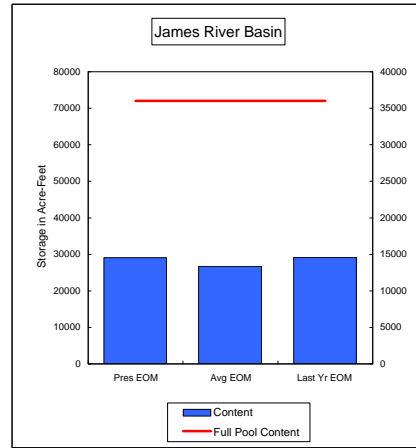

Percent of Average   **108.7%**
Percent of Last Year   **99.5%**
Percent of Full Capacity   **80.8%**