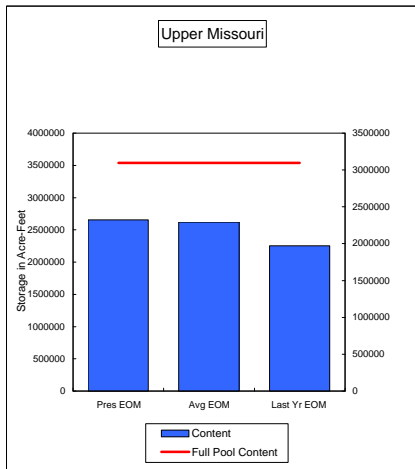

COMPARISON OF STORAGE CONTENT - PRESENT VS AVERAGE VS LAST YEAR DATA

in Acre-Feet

Data for September 30, 2008

Percent of Average 101.4%  
 Percent of Last Year 117.8%  
 Percent of Full Capacity 85.8%

Percent of Average 109.4%  
 Percent of Last Year 230.0%  
 Percent of Full Capacity 47.9%

Percent of Average 148.7%  
 Percent of Last Year 155.0%  
 Percent of Full Capacity 61.5%

Percent of Average 106.1%  
 Percent of Last Year 125.0%  
 Percent of Full Capacity 84.8%

Percent of Average 68.2%  
 Percent of Last Year 76.7%  
 Percent of Full Capacity 52.9%