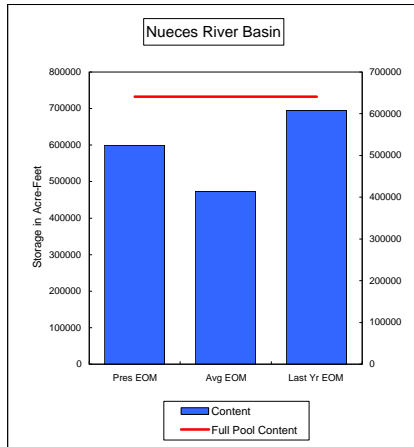

**COMPARISON OF STORAGE CONTENT - PRESENT VS AVERAGE VS LAST YEAR DATA**  
in Acre-Feet  
Data for September 30, 2008

**Percent of Average** 113.6%  
**Percent of Last Year** 193.6%  
**Percent of Full Capacity** 83.4%

**Percent of Average** 78.3%  
**Percent of Last Year** 94.0%  
**Percent of Full Capacity** 45.2%

**Percent of Average** 94.3%  
**Percent of Last Year** 114.9%  
**Percent of Full Capacity** 48.2%

**Percent of Average** 60.2%  
**Percent of Last Year** 59.4%  
**Percent of Full Capacity** 42.6%

**Percent of Average** 58.9%  
**Percent of Last Year** 140.3%  
**Percent of Full Capacity** 15.1%

**Percent of Average** 101.0%  
**Percent of Last Year** 83.8%  
**Percent of Full Capacity** 51.3%

**COMPARISON OF STORAGE CONTENT - PRESENT VS AVERAGE VS LAST YEAR DATA**  
in Acre-Feet  
Data for September 30, 2008