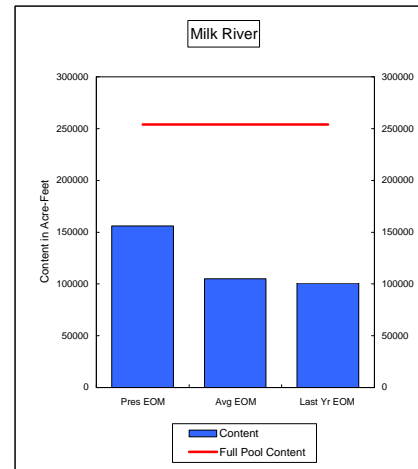

COMPARISON OF STORAGE CONTENT - PRESENT VS AVERAGE VS LAST YEAR DATA

in Acre-Feet

Data for September 30, 2008

Percent of Average 101.4%  
 Percent of Last Year 117.8%  
 Percent of Full Capacity 85.8%

Percent of Average 109.4%  
 Percent of Last Year 230.0%  
 Percent of Full Capacity 47.9%

Percent of Average 148.7%  
 Percent of Last Year 155.0%  
 Percent of Full Capacity 61.5%

Percent of Average 106.1%  
 Percent of Last Year 125.0%  
 Percent of Full Capacity 84.8%

Percent of Average 68.2%  
 Percent of Last Year 76.7%  
 Percent of Full Capacity 52.9%