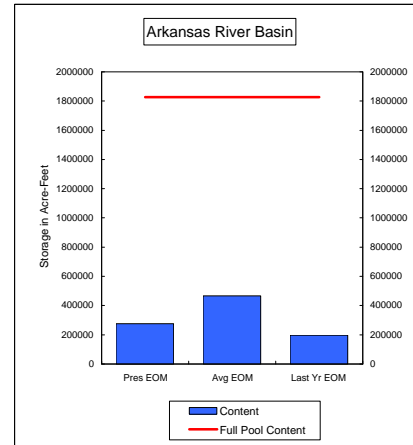

**COMPARISON OF STORAGE CONTENT - PRESENT VS AVERAGE VS LAST YEAR DATA**  
in Acre-Feet  
Data for September 30, 2008

**Percent of Average** 113.6%  
**Percent of Last Year** 193.6%  
**Percent of Full Capacity** 83.4%

**Percent of Average** 78.3%  
**Percent of Last Year** 94.0%  
**Percent of Full Capacity** 45.2%

**Percent of Average** 94.3%  
**Percent of Last Year** 114.9%  
**Percent of Full Capacity** 48.2%

**Percent of Average** 60.2%  
**Percent of Last Year** 59.4%  
**Percent of Full Capacity** 42.6%