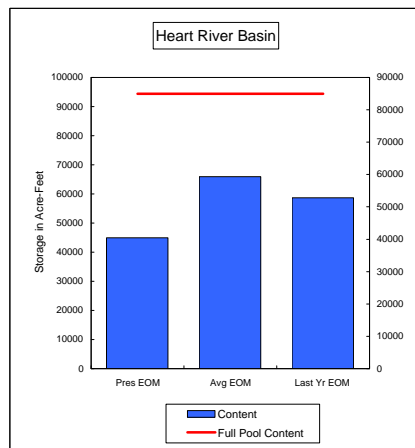

COMPARISON OF STORAGE CONTENT - PRESENT VS AVERAGE VS LAST YEAR DATA

in Acre-Feet

Data for September 30, 2008

Percent of Average 101.4%  
 Percent of Last Year 117.8%  
 Percent of Full Capacity 85.8%

Percent of Average 109.4%  
 Percent of Last Year 230.0%  
 Percent of Full Capacity 47.9%

Percent of Average 148.7%  
 Percent of Last Year 155.0%  
 Percent of Full Capacity 61.5%

Percent of Average 106.1%  
 Percent of Last Year 125.0%  
 Percent of Full Capacity 84.8%

Percent of Average 68.2%  
 Percent of Last Year 76.7%  
 Percent of Full Capacity 52.9%