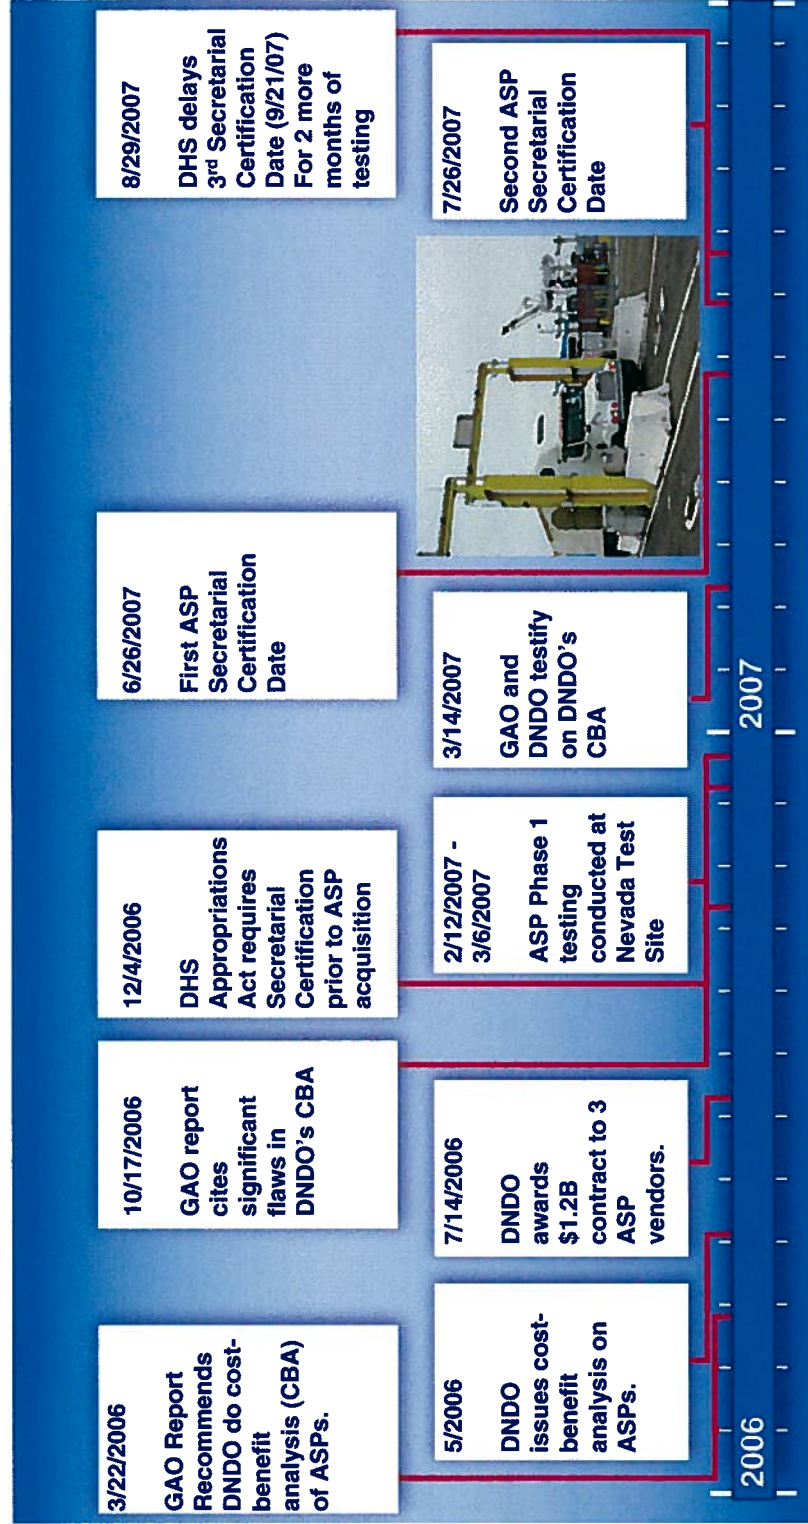

Timeline for DNDO's ASP Program

Source: GAO.