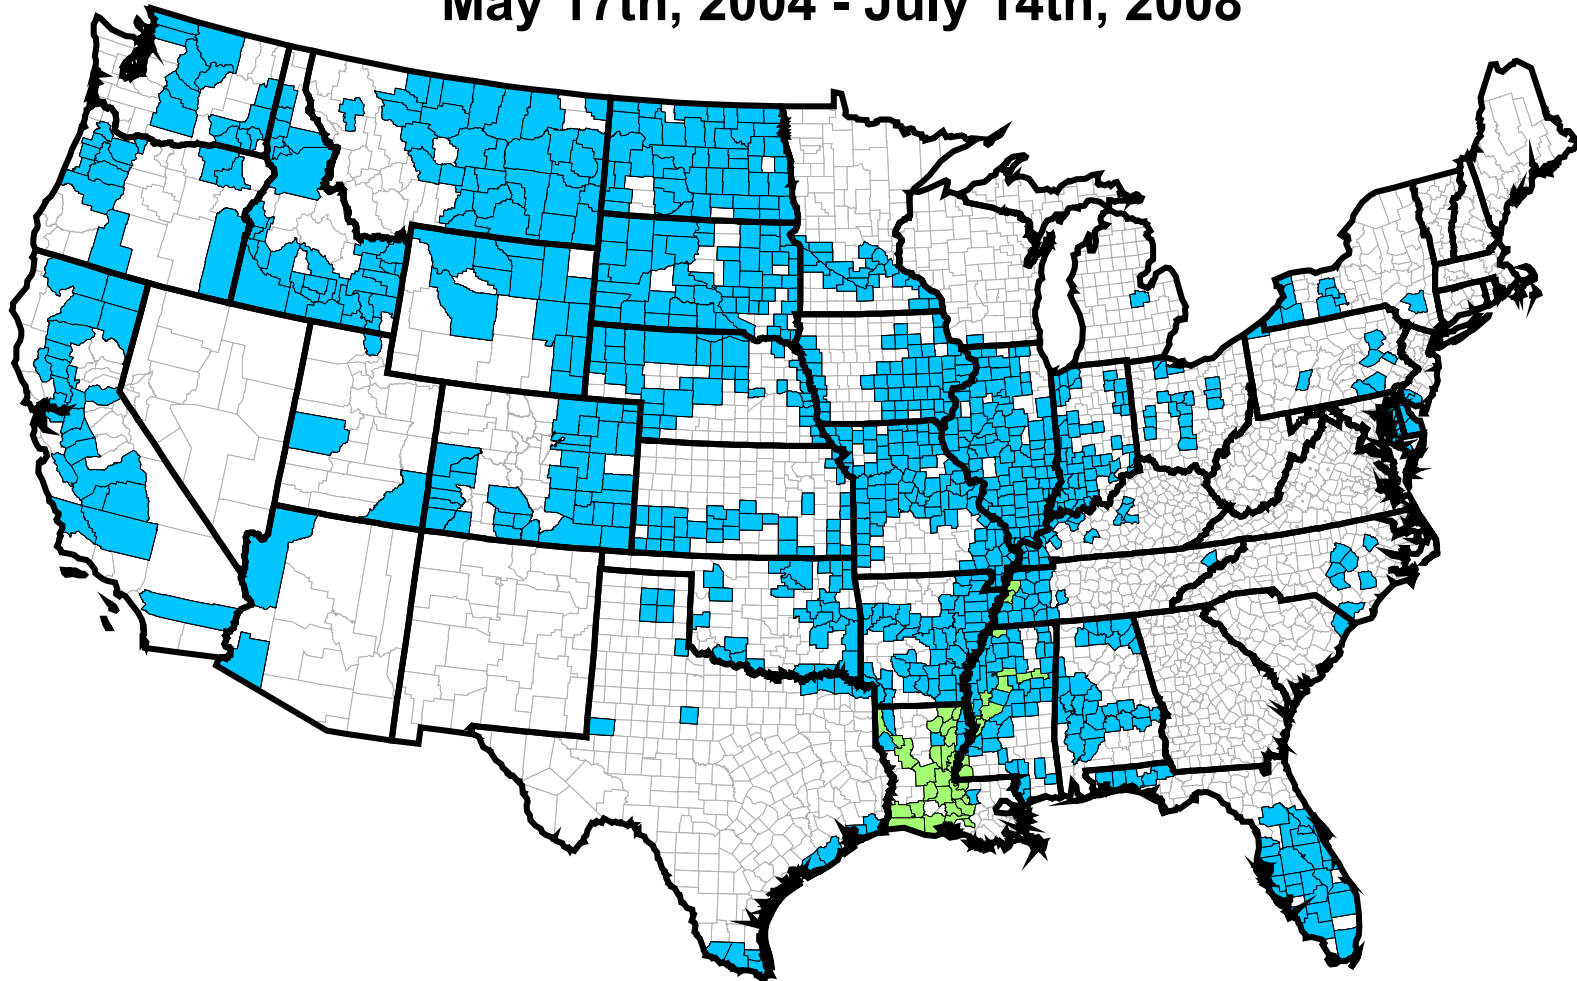

# RMA Mapping Progress

May 17th, 2004 - July 14th, 2008

## Current Status of Counties with FCI-33 Actuarial Maps

964 Total Counties