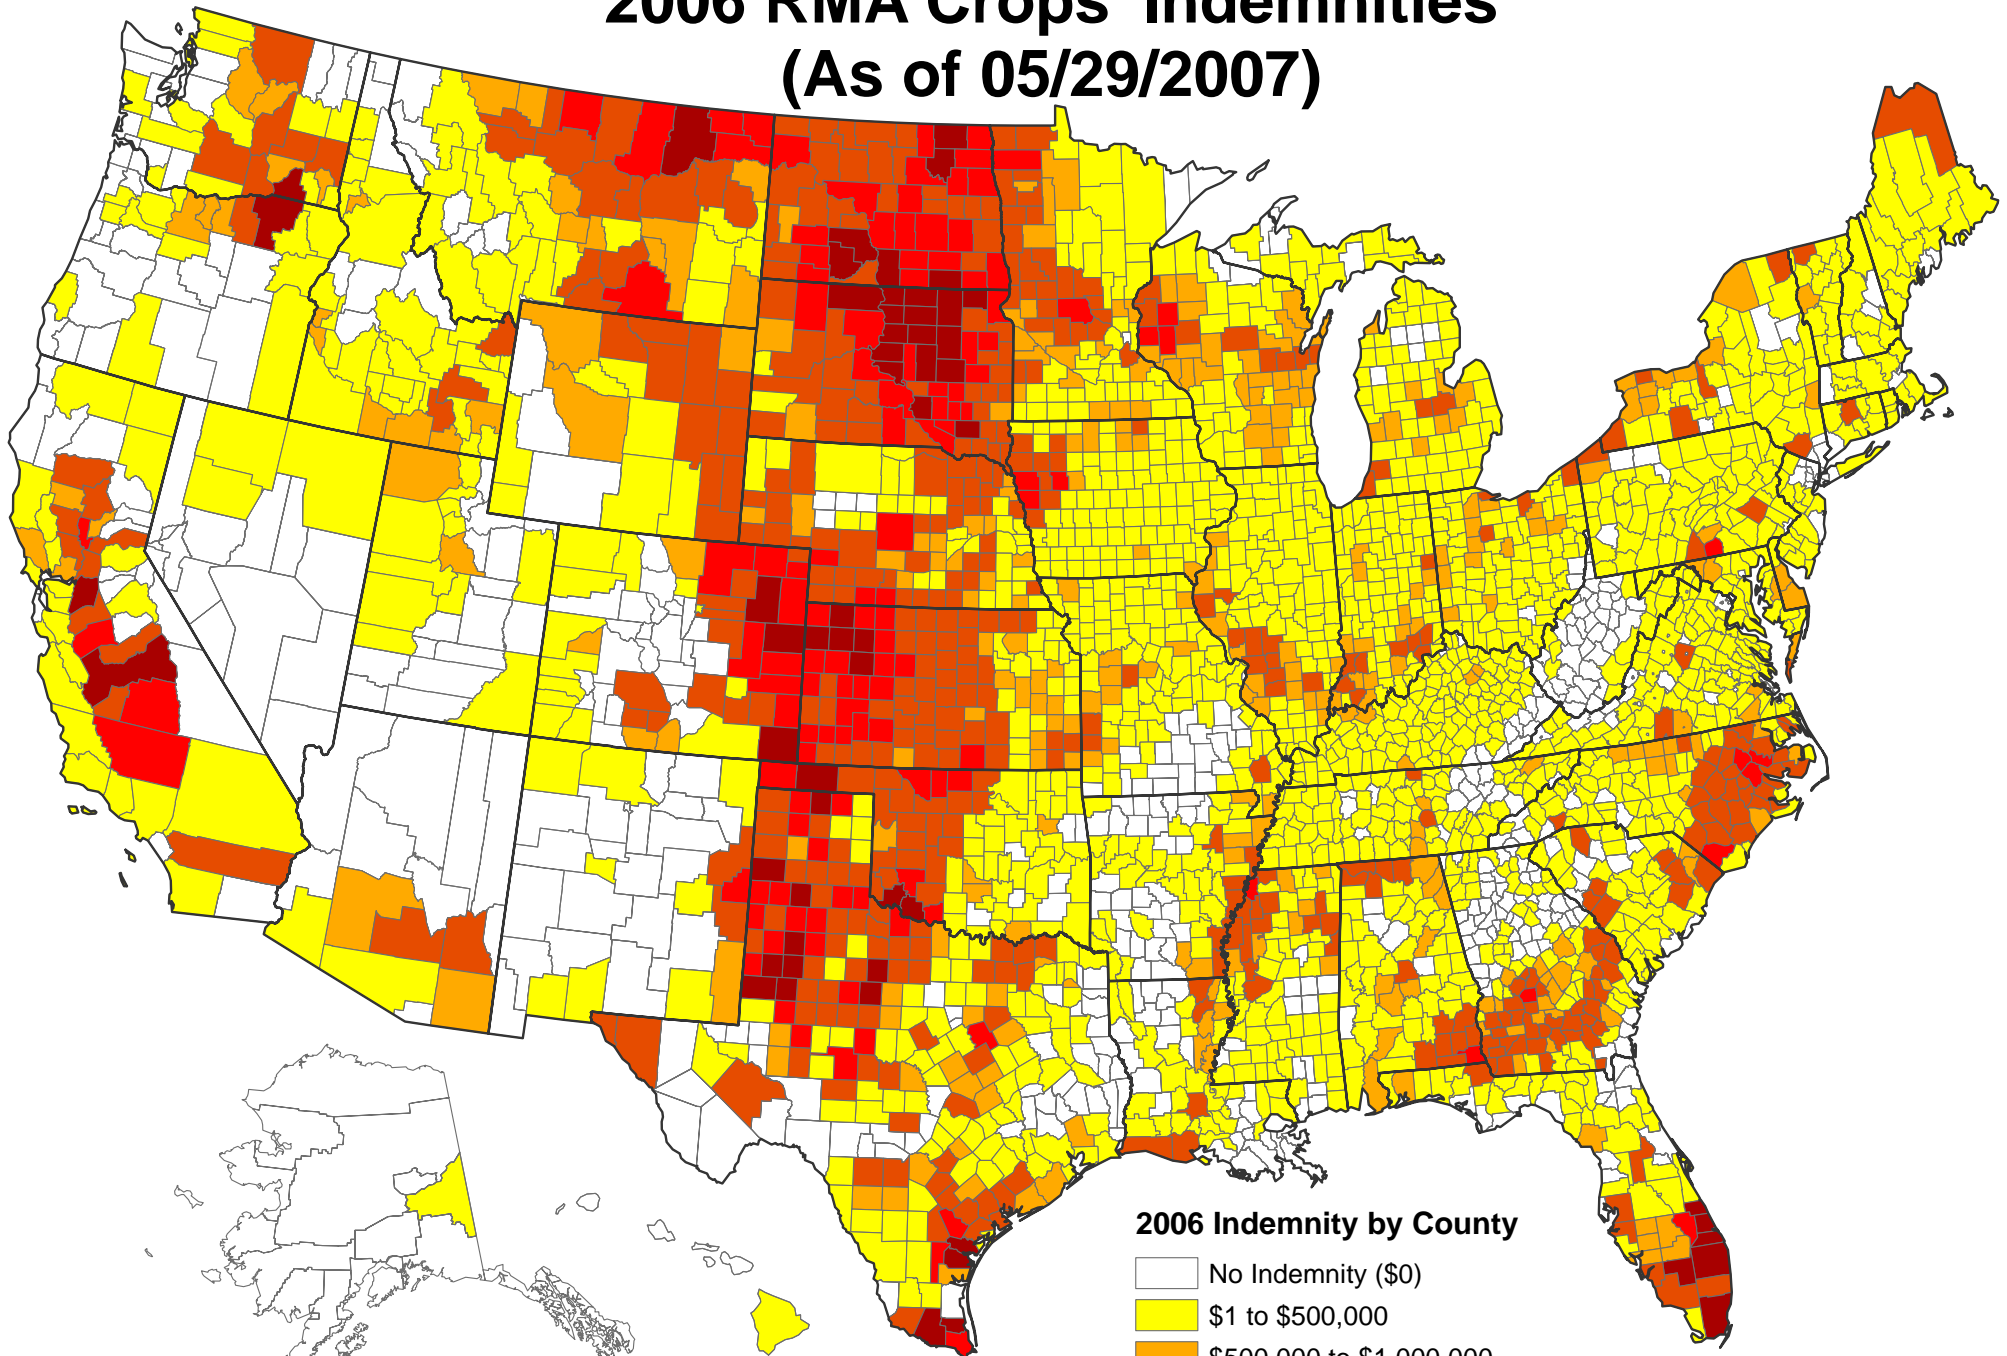

# 2006 RMA Crops' Indemnities (As of 05/29/2007)

## 2006 Indemnity by County

-  No Indemnity (\$0)
-  \$1 to \$500,000
-  \$500,000 to \$1,000,000
-  \$1,000,000 to \$5,000,000
-  \$5,000,000 to \$10,000,000
-  over \$10,000,000