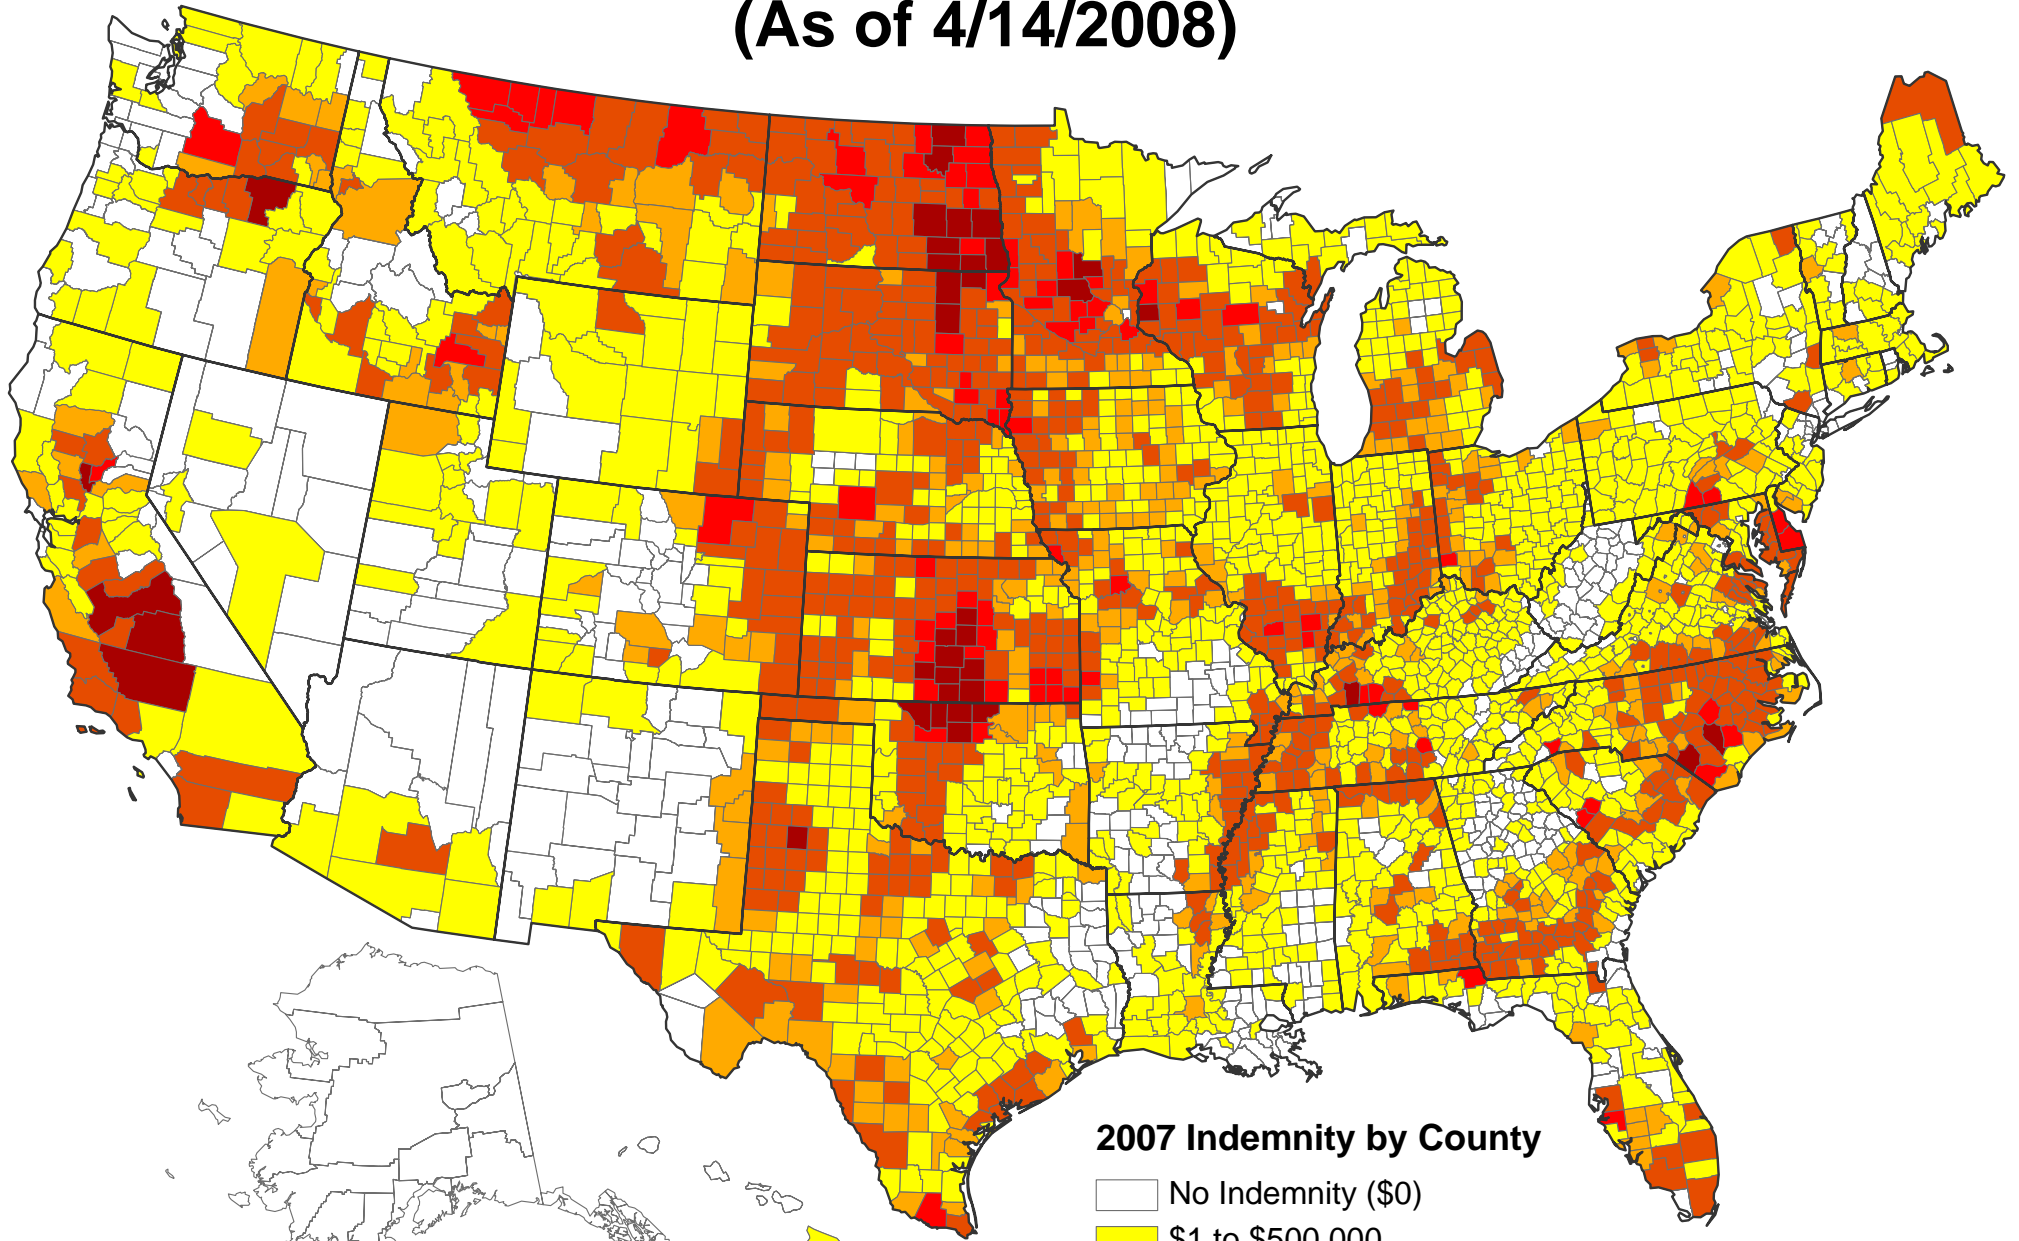

2007 RMA Crops' Indemnities (As of 4/14/2008)

2007 Indemnity by County

- No Indemnity (\$0)
- \$1 to \$500,000
- \$500,000 to \$1,000,000
- \$1,000,000 to \$5,000,000
- \$5,000,000 to \$10,000,000
- over \$10,000,000