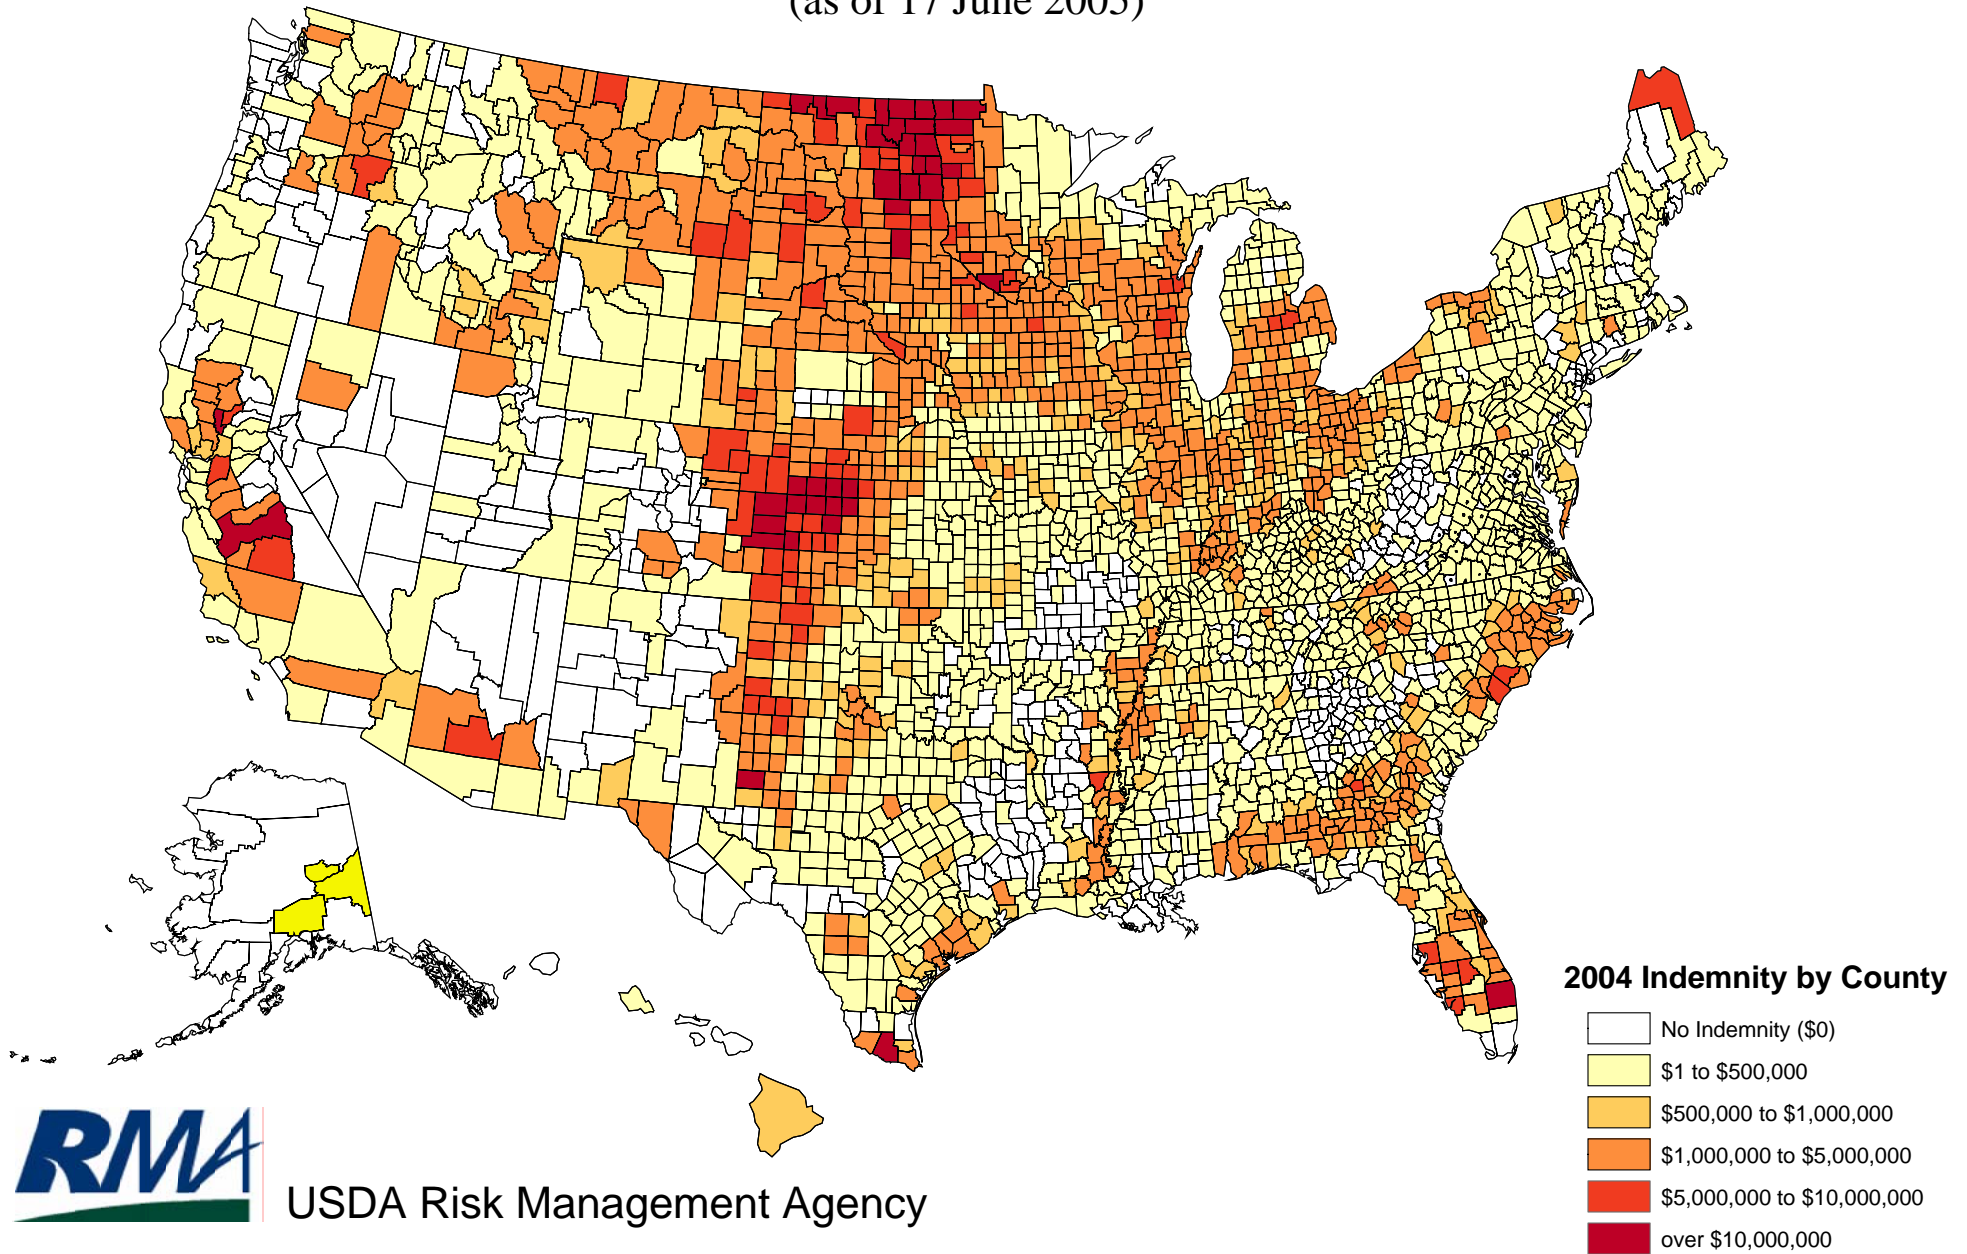

Crop Year 2004 Indemnity Map

(as of 17 June 2005)

USDA Risk Management Agency

| County Name | State Name | FIPS | 2004 Indemnity (as of 17 June 2005) |
|-------------|------------|-------|-------------------------------------|
| Autauga | Alabama | 01001 | 312817 |
| Baldwin | Alabama | 01003 | 1993830 |
| Barbour | Alabama | 01005 | 633026 |
| Bibb | Alabama | 01007 | 0 |
| Blount | Alabama | 01009 | 4554 |
| Bullock | Alabama | 01011 | 87537 |
| Butler | Alabama | 01013 | 198954 |
| Calhoun | Alabama | 01015 | 38495 |
| Chambers | Alabama | 01017 | 31834 |
| Cherokee | Alabama | 01019 | 24673 |
| Chilton | Alabama | 01021 | 33663 |
| Choctaw | Alabama | 01023 | 0 |
| Clarke | Alabama | 01025 | 72844 |
| Clay | Alabama | 01027 | 5677 |
| Cleburne | Alabama | 01029 | 0 |
| Coffee | Alabama | 01031 | 2338718 |
| Colbert | Alabama | 01033 | 104600 |
| Conecuh | Alabama | 01035 | 582305 |
| Coosa | Alabama | 01037 | 0 |
| Covington | Alabama | 01039 | 1793276 |
| Crenshaw | Alabama | 01041 | 292275 |
| Cullman | Alabama | 01043 | 2287 |
| Dale | Alabama | 01045 | 1383658 |
| Dallas | Alabama | 01047 | 383809 |
| De Kalb | Alabama | 01049 | 539196 |
| Elmore | Alabama | 01051 | 14744 |
| Escambia | Alabama | 01053 | 2624777 |
| Etowah | Alabama | 01055 | 10478 |
| Fayette | Alabama | 01057 | 35337 |
| Franklin | Alabama | 01059 | 32107 |
| Geneva | Alabama | 01061 | 2816624 |
| Greene | Alabama | 01063 | 1990 |
| Hale | Alabama | 01065 | 41088 |
| Henry | Alabama | 01067 | 2318786 |
| Houston | Alabama | 01069 | 2595284 |
| Jackson | Alabama | 01071 | 285824 |
| Jefferson | Alabama | 01073 | 0 |
| Lamar | Alabama | 01075 | 59035 |
| Lauderdale | Alabama | 01077 | 189497 |
| Lawrence | Alabama | 01079 | 249734 |
| Lee | Alabama | 01081 | 17636 |
| Limestone | Alabama | 01083 | 135766 |
| Lowndes | Alabama | 01085 | 11298 |
| Macon | Alabama | 01087 | 64844 |
| Madison | Alabama | 01089 | 196124 |
| Marengo | Alabama | 01091 | 106617 |
| Marion | Alabama | 01093 | 5848 |
| Marshall | Alabama | 01095 | 34596 |
| Mobile | Alabama | 01097 | 1267751 |
| Monroe | Alabama | 01099 | 1233593 |
| Montgomery | Alabama | 01101 | 2072 |