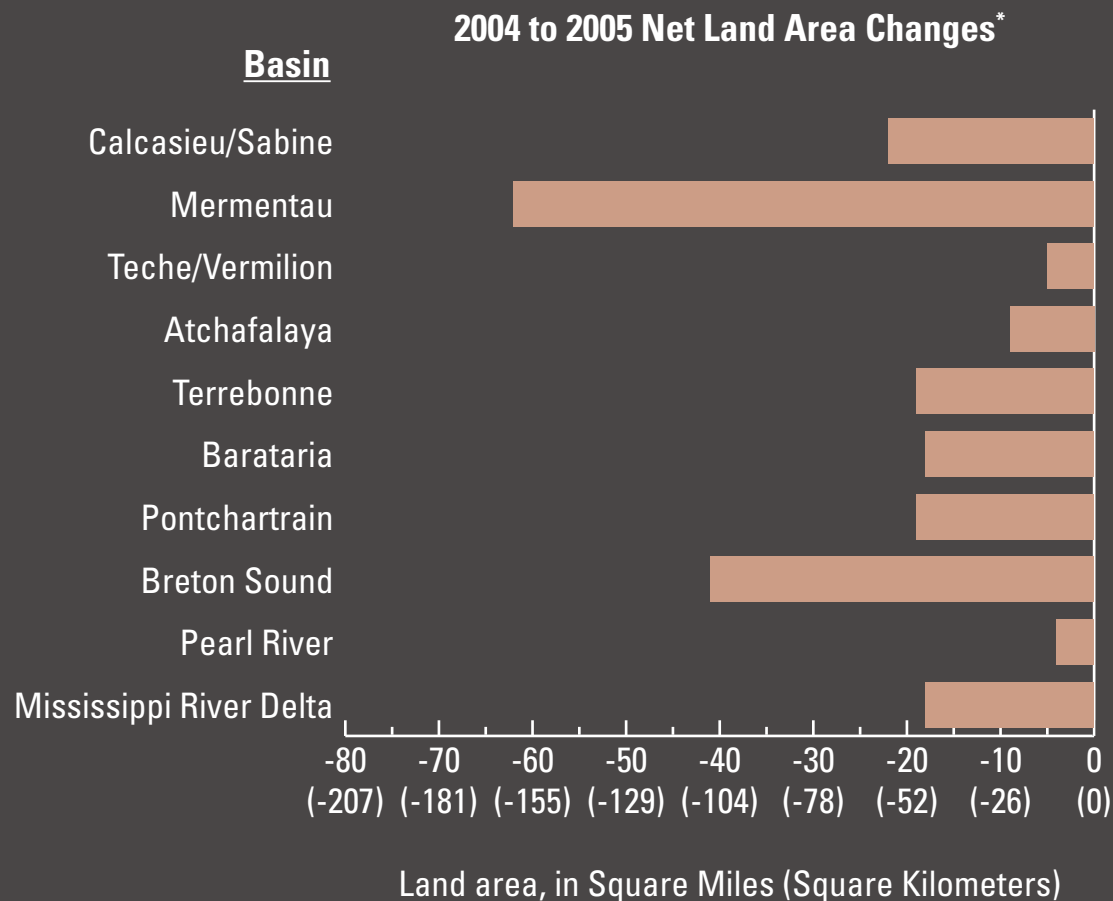

2004 to 2005 Net Land Area Changes Graph

*2004 to 2005 net land decrease: 217 mi² (562 km²)

Source: Open-File Report 2006-1274, Land Area Change in Coastal Louisiana After the 2005 Hurricanes: A Series of Three Maps

Land Area Change in Coastal Louisiana After the 2005 Hurricanes: Overview