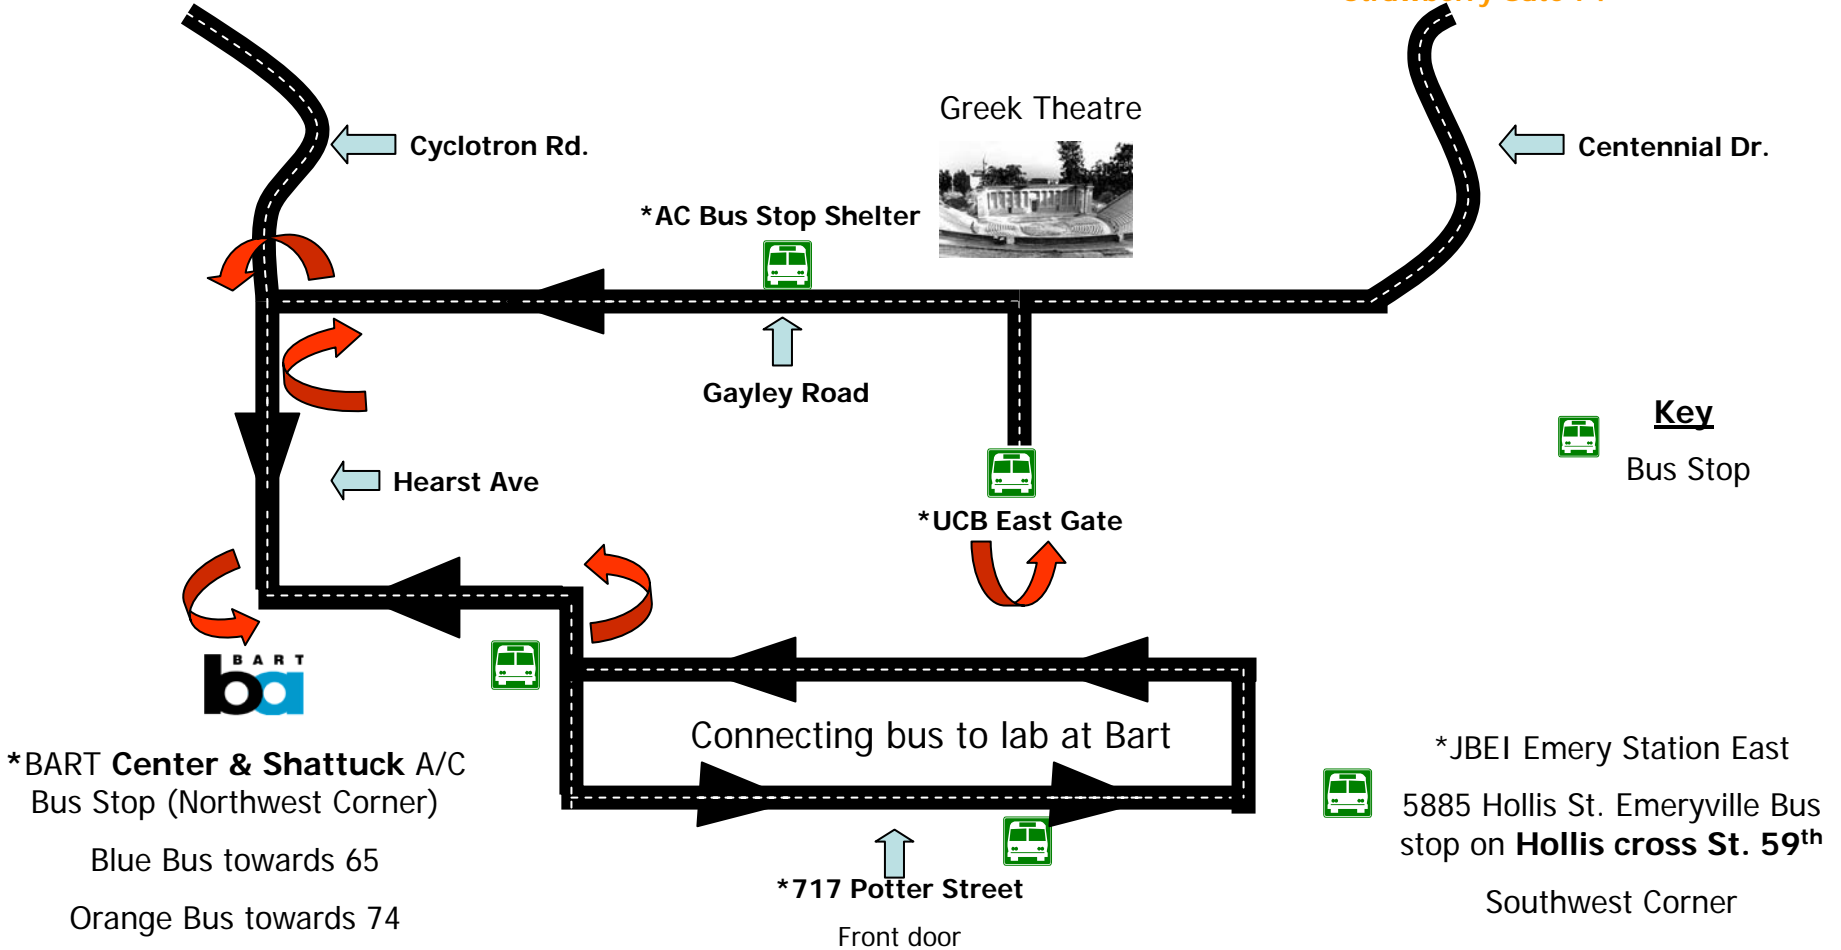

LBNL Potter / JBEI Bus Map

Effective 6/9/08

Blackberry Gate 65

Strawberry Gate 74

*BART Center & Shattuck A/C Bus Stop (Northwest Corner)

Blue Bus towards 65

Orange Bus towards 74

Key
Bus Stop

*JBEI Emery Station East
5885 Hollis St. Emeryville Bus stop on **Hollis cross St. 59th**
Southwest Corner

*717 Potter Street
Front door