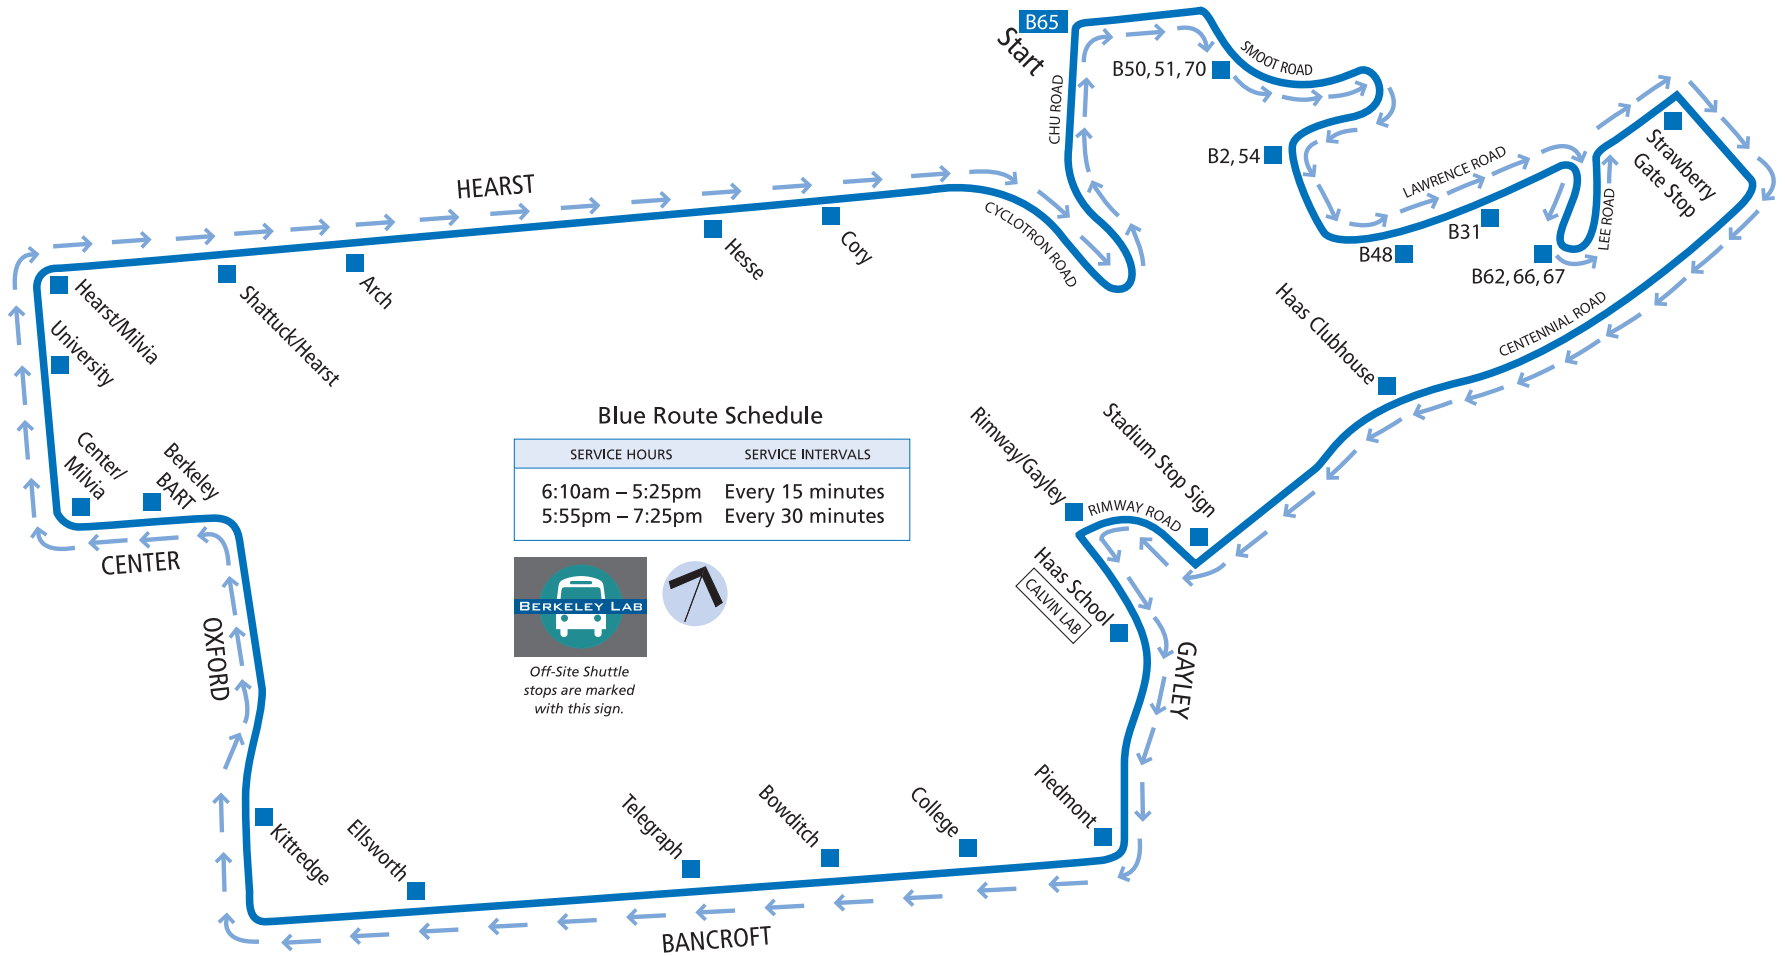

Off-Site Shuttle Service

Blue Route

Blue Route Schedule

SERVICE HOURS	SERVICE INTERVALS
6:10am – 5:25pm	Every 15 minutes
5:55pm – 7:25pm	Every 30 minutes

Off-Site Shuttle stops are marked with this sign.