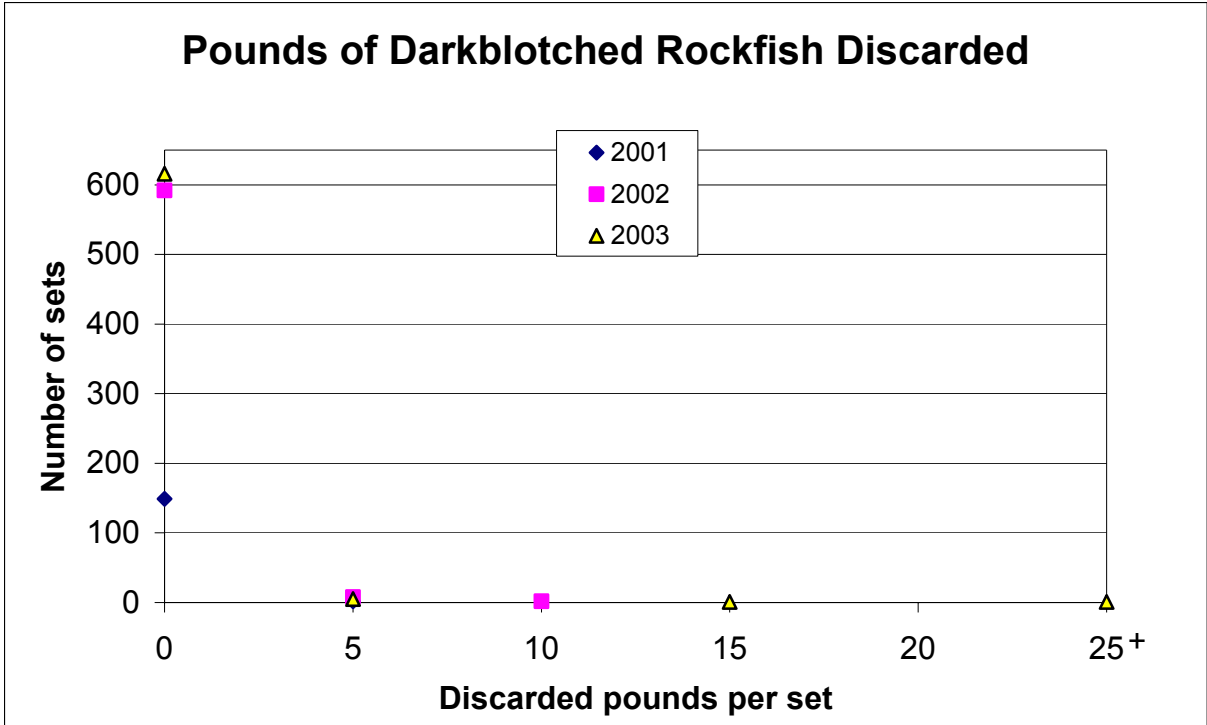

Figure 1. Discarded pounds of sablefish per set by year.

Figure 2. Discarded pounds of shortspine thornyheads per set by year.

Figure 3. Discarded pounds of canary rockfish per set by year.

Figure 4. Discarded pounds of yelloweye rockfish per set by year.

Figure 5. Discarded pounds of darkblotched rockfish per set by year.

Figure 6. Discarded pounds of lingcod per set by year.