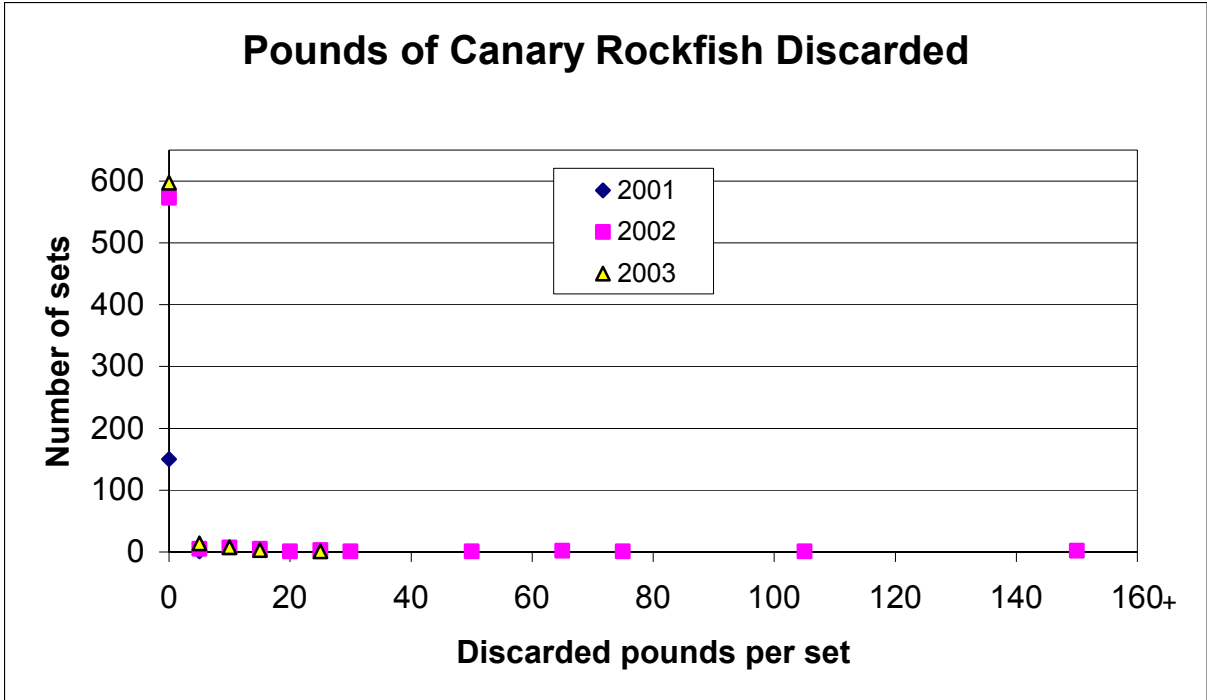

Figure 1. Discarded pounds of sablefish per set by year.

Figure 2. Discarded pounds of shortspine thornyheads per set by year.

Figure 3. Discarded pounds of canary rockfish per set by year.

Figure 4. Discarded pounds of yelloweye rockfish per set by year.

Figure 5. Discarded pounds of darkblotched rockfish per set by year.

Figure 6. Discarded pounds of lingcod per set by year.