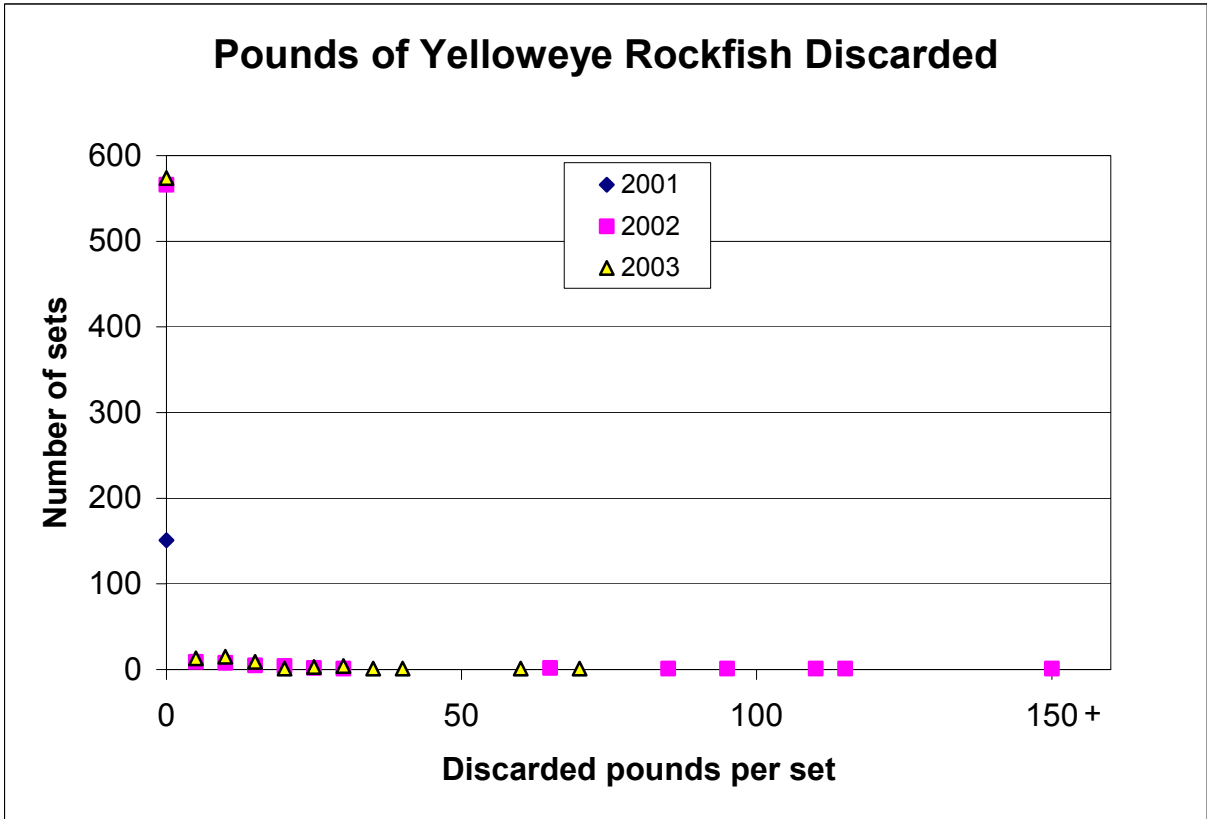

Figure 1. Discarded pounds of sablefish per set by year.

Figure 2. Discarded pounds of shortspine thornyheads per set by year.

Figure 3. Discarded pounds of canary rockfish per set by year.

Figure 4. Discarded pounds of yelloweye rockfish per set by year.

Figure 5. Discarded pounds of darkblotched rockfish per set by year.

Figure 6. Discarded pounds of lingcod per set by year.