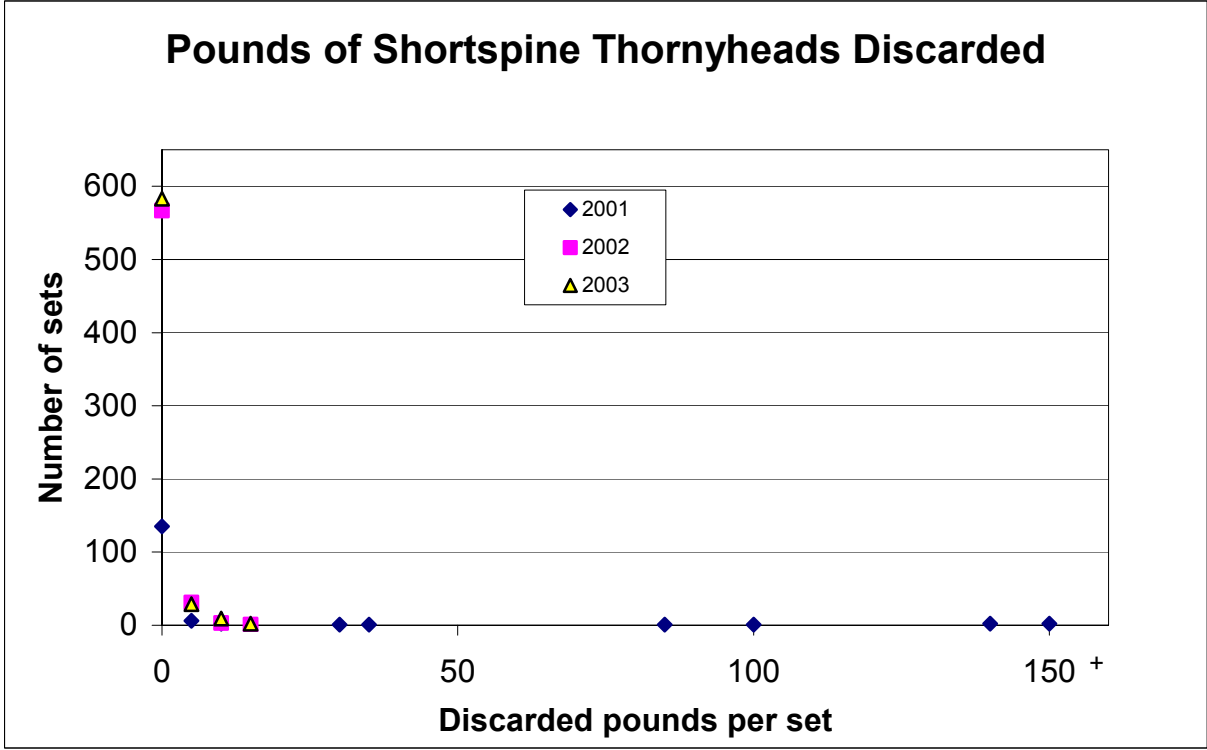

Figure 1. Discarded pounds of sablefish per set by year.

Figure 2. Discarded pounds of shortspine thornyheads per set by year.

Figure 3. Discarded pounds of canary rockfish per set by year.

Figure 4. Discarded pounds of yelloweye rockfish per set by year.

Figure 5. Discarded pounds of darkblotched rockfish per set by year.

Figure 6. Discarded pounds of lingcod per set by year.