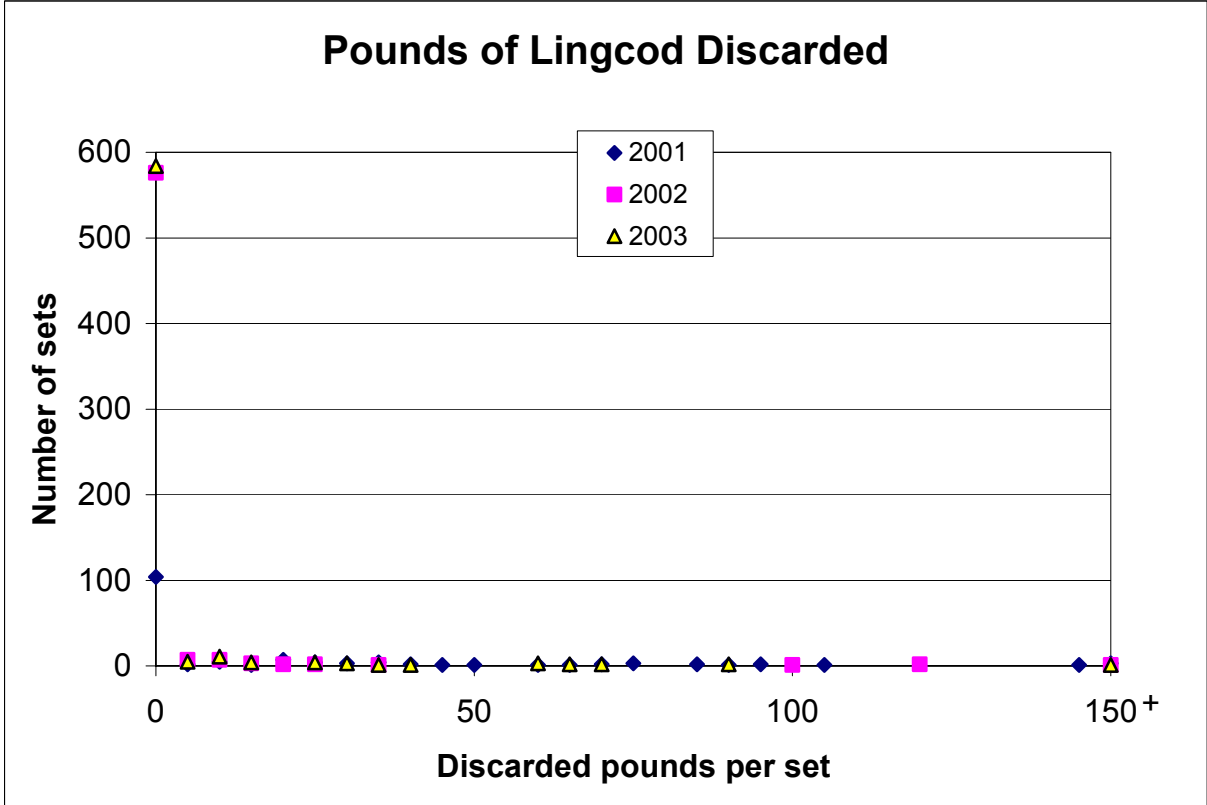

Figure 1. Discarded pounds of sablefish per set by year.

Figure 2. Discarded pounds of shortspine thornyheads per set by year.

Figure 3. Discarded pounds of canary rockfish per set by year.

Figure 4. Discarded pounds of yelloweye rockfish per set by year.

Figure 5. Discarded pounds of darkblotched rockfish per set by year.

Figure 6. Discarded pounds of lingcod per set by year.