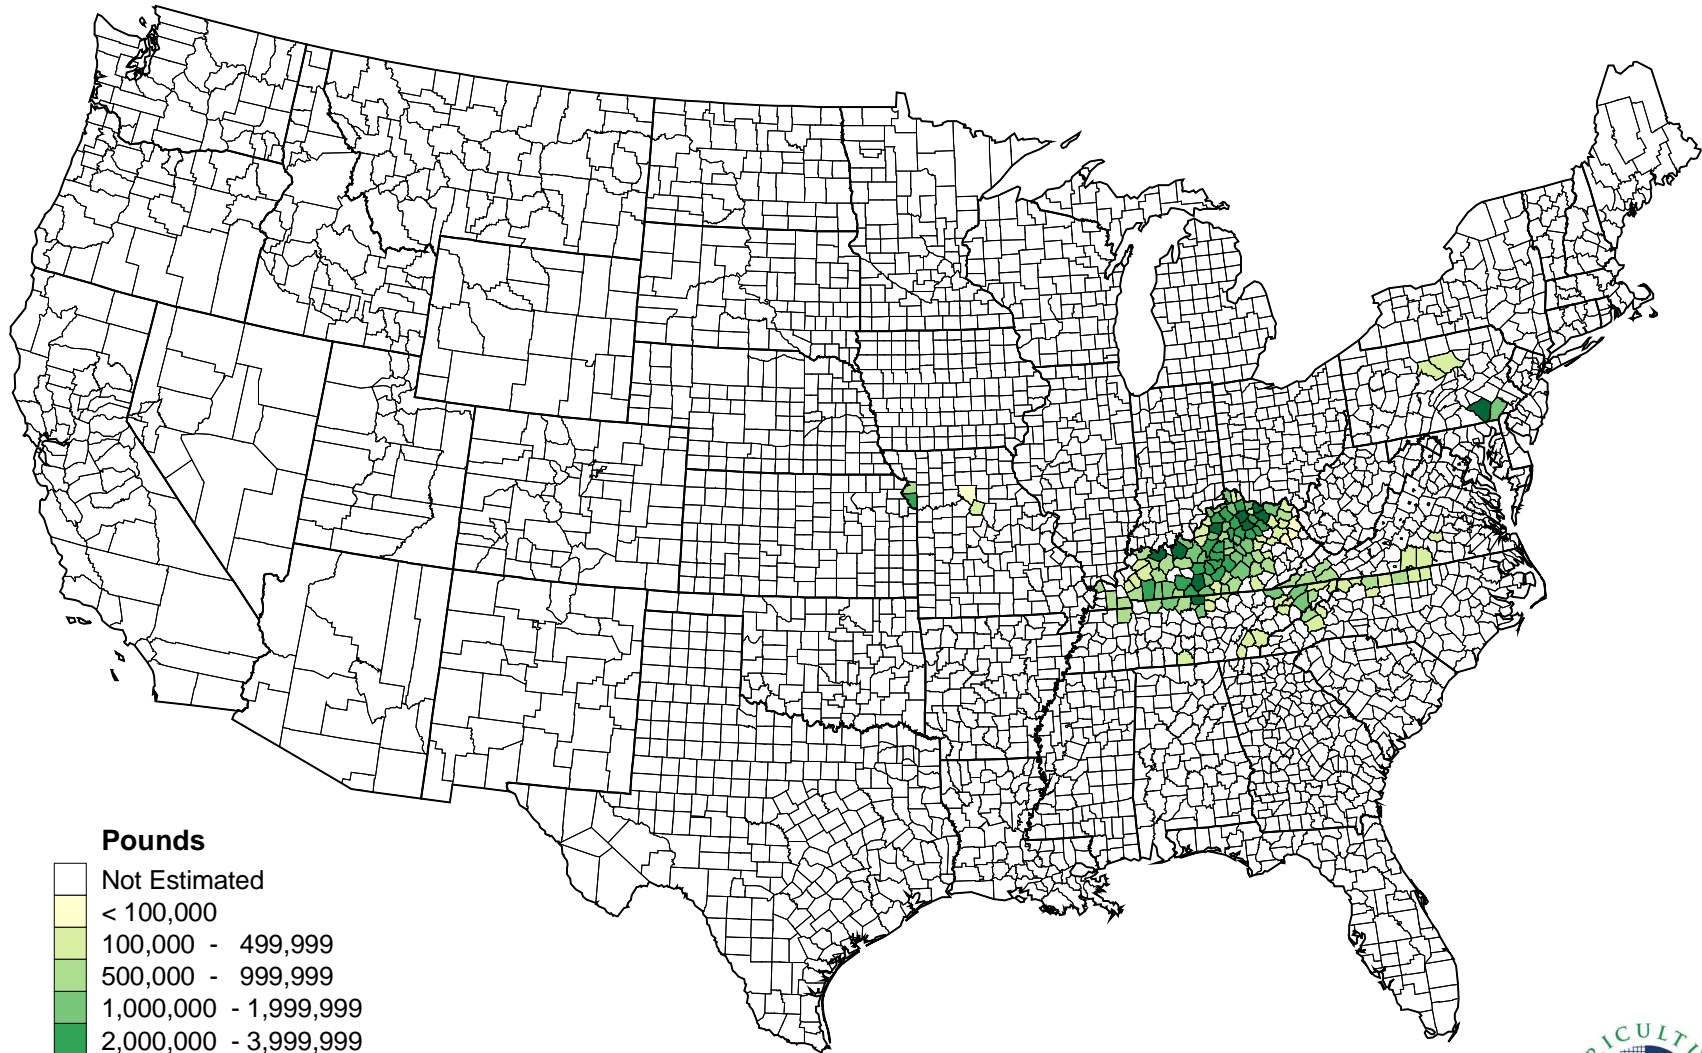

# Tobacco Burley 2007 Production by County for Selected States

**Pounds**

- Not Estimated
- < 100,000
- 100,000 - 499,999
- 500,000 - 999,999
- 1,000,000 - 1,999,999
- 2,000,000 - 3,999,999
- 4,000,000 +