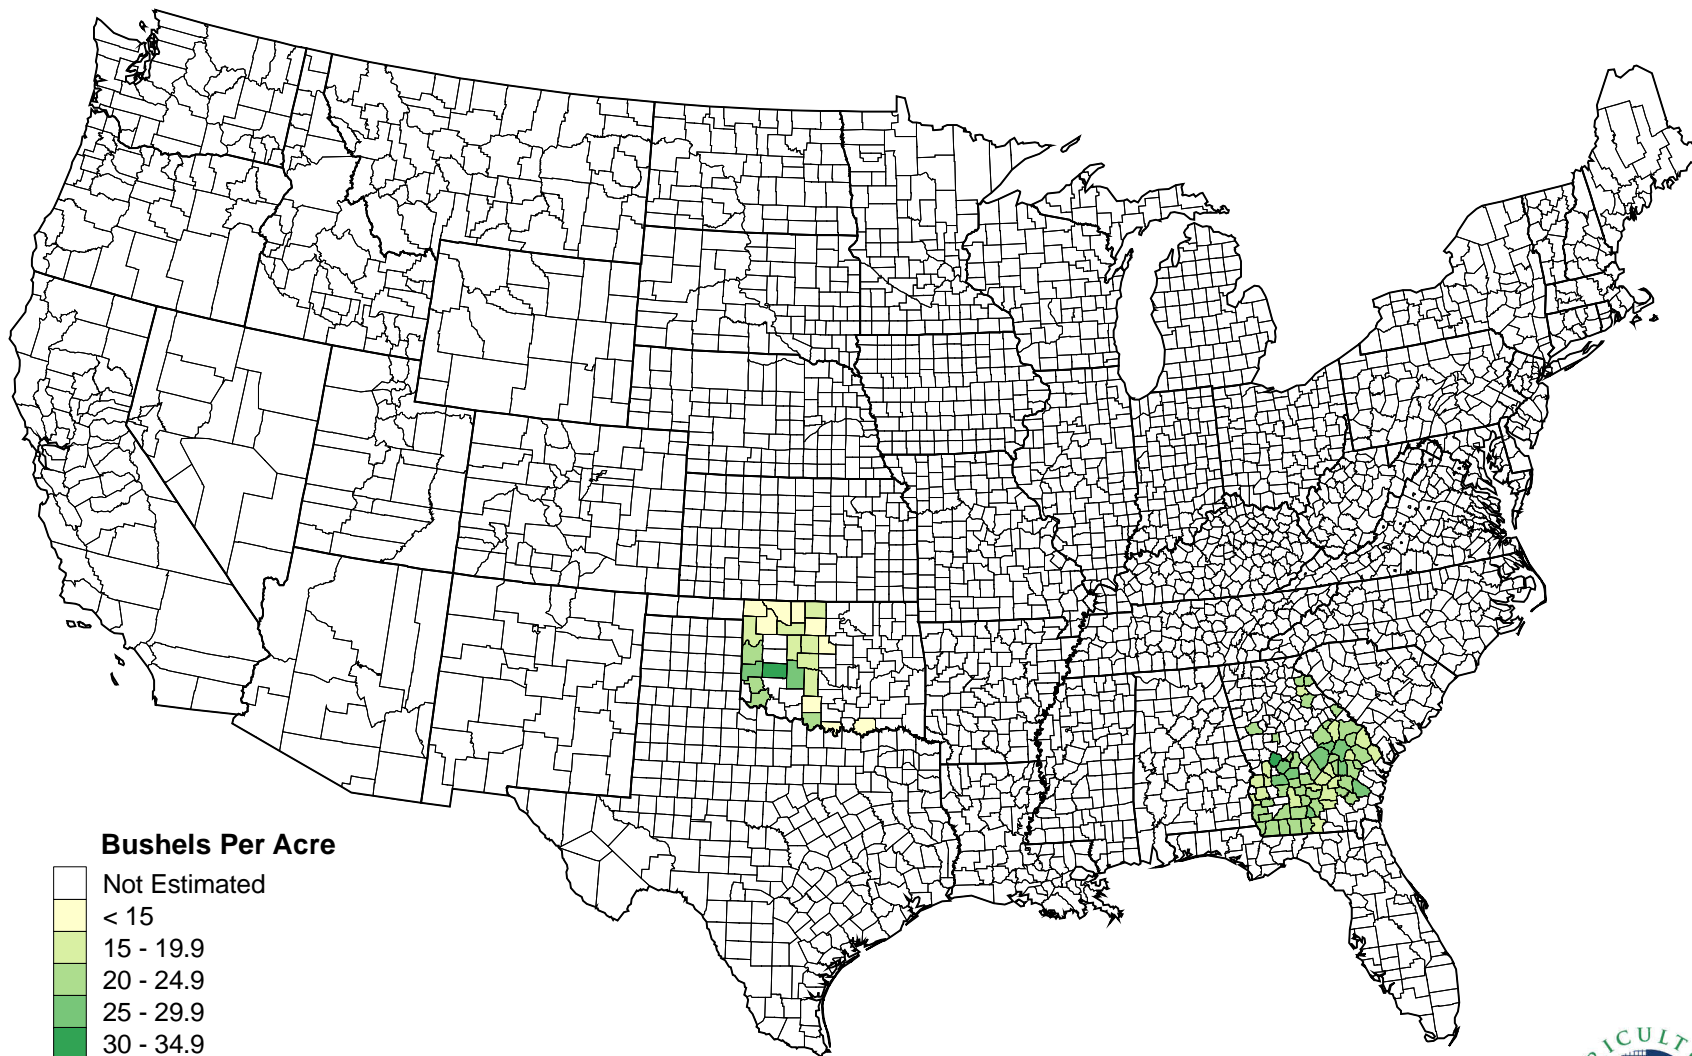

# Rye 2007 Yield Per Harvested Acre by County for Selected States

## Bushels Per Acre