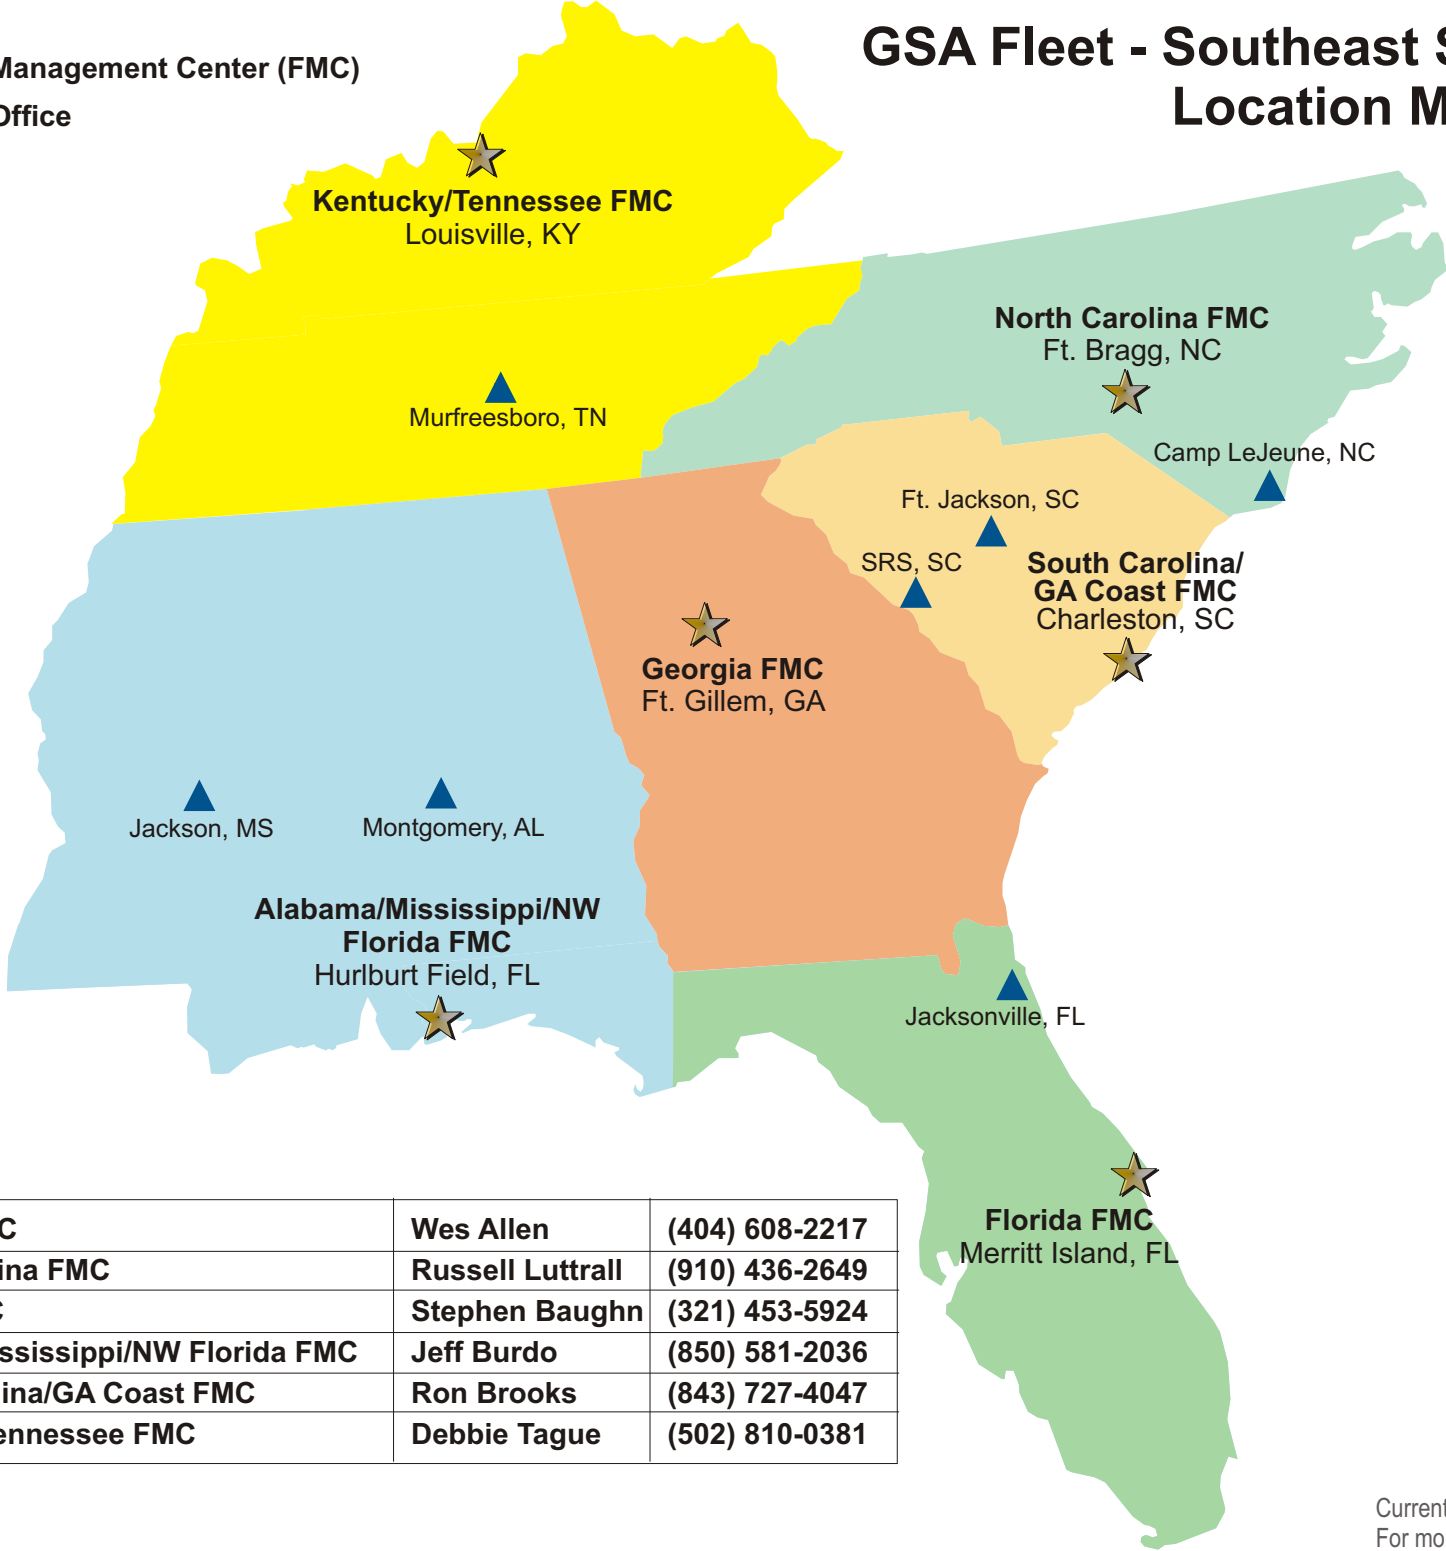

# GSA Fleet - Southeast Sunbelt Region Location Map

- ★ Fleet Management Center (FMC)
- ▲ Fleet Office

<b>Georgia FMC</b>	<b>Wes Allen</b>	<b>(404) 608-2217</b>
<b>North Carolina FMC</b>	<b>Russell Luttrall</b>	<b>(910) 436-2649</b>
<b>Florida FMC</b>	<b>Stephen Baughn</b>	<b>(321) 453-5924</b>
<b>Alabama/Mississippi/NW Florida FMC</b>	<b>Jeff Burdo</b>	<b>(850) 581-2036</b>
<b>South Carolina/GA Coast FMC</b>	<b>Ron Brooks</b>	<b>(843) 727-4047</b>
<b>Kentucky/Tennessee FMC</b>	<b>Debbie Tague</b>	<b>(502) 810-0381</b>