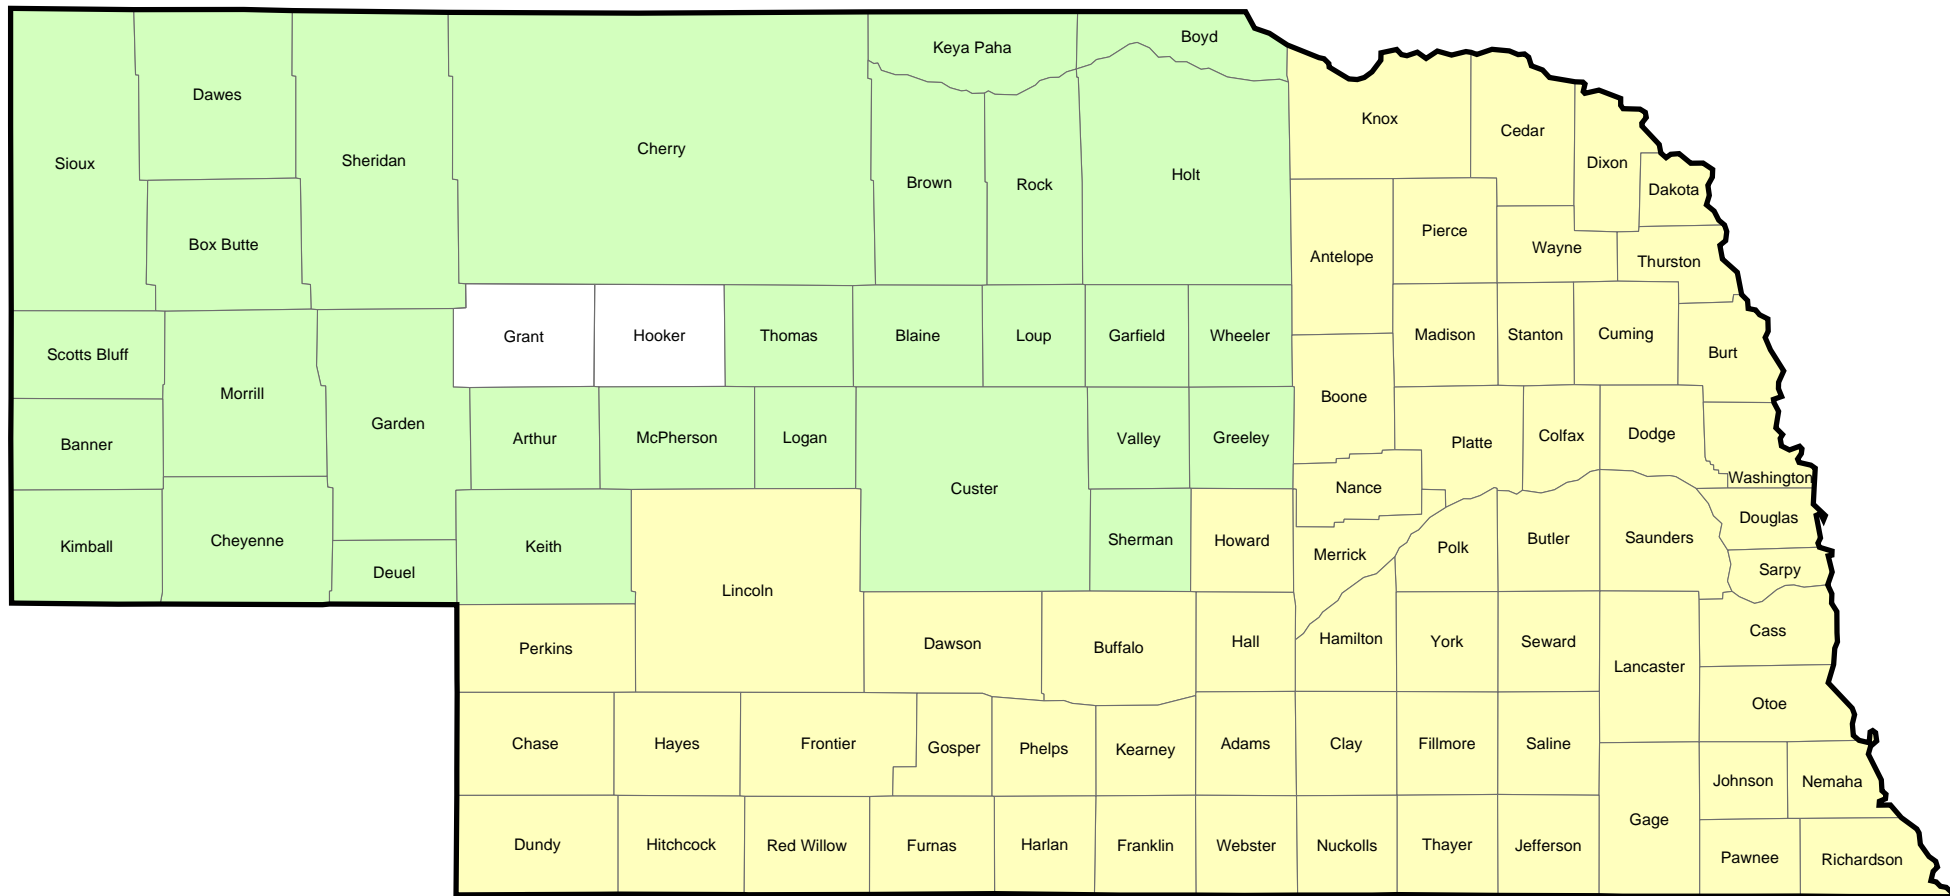

# NEBRASKA

## 2008 Crop Year Initial Planting Dates

### CORN

April 1, 2008  
 April 5, 2008

USDA / Risk Management Agency  
 Topeka Regional Office  
 Telephone: (785) 266-0248  
 October 24, 2007

Note: This is not an official document. The 2008 actuarial documents are the official documents.