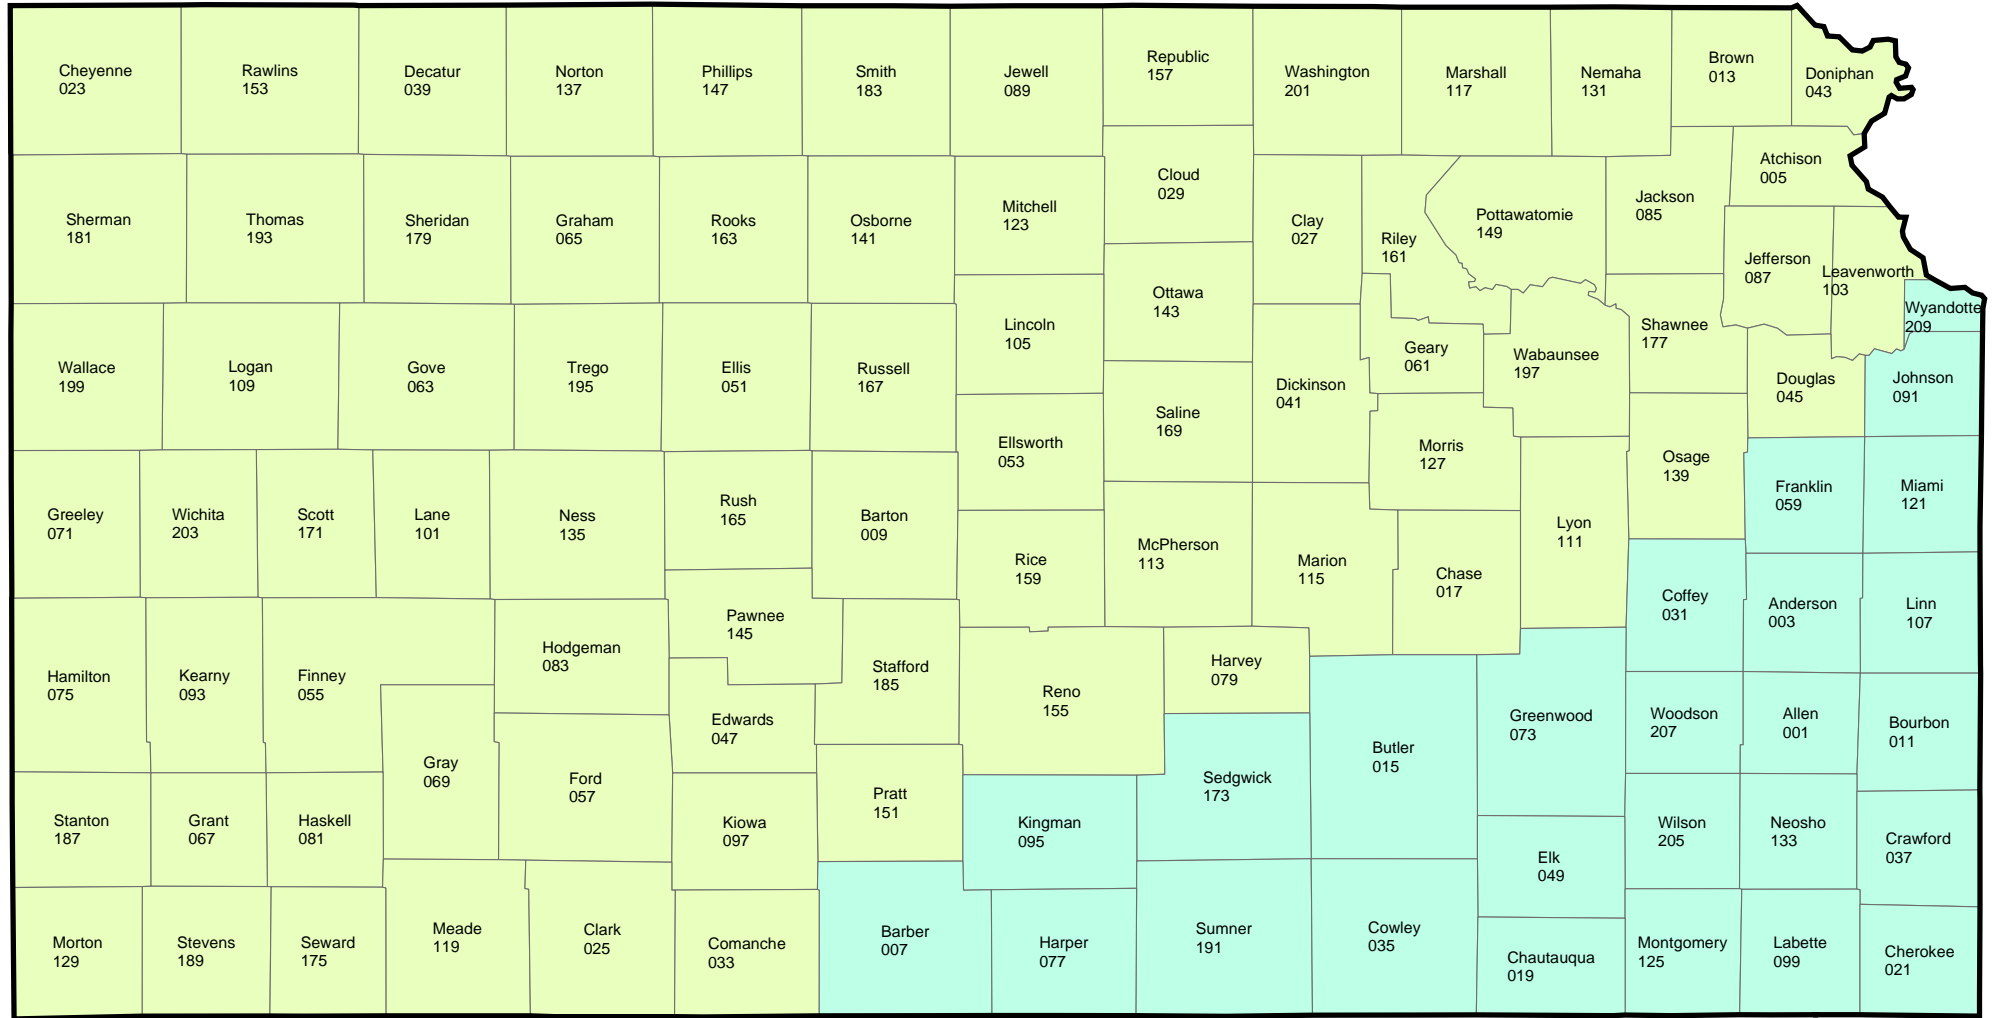

KANSAS

2008 Crop Year Initial Planting Dates

SOYBEANS

April 15, 2008

April 26, 2008

USDA / Risk Management Agency
 Topeka Regional Office
 Telephone: (785) 266-0248
 October 24, 2007