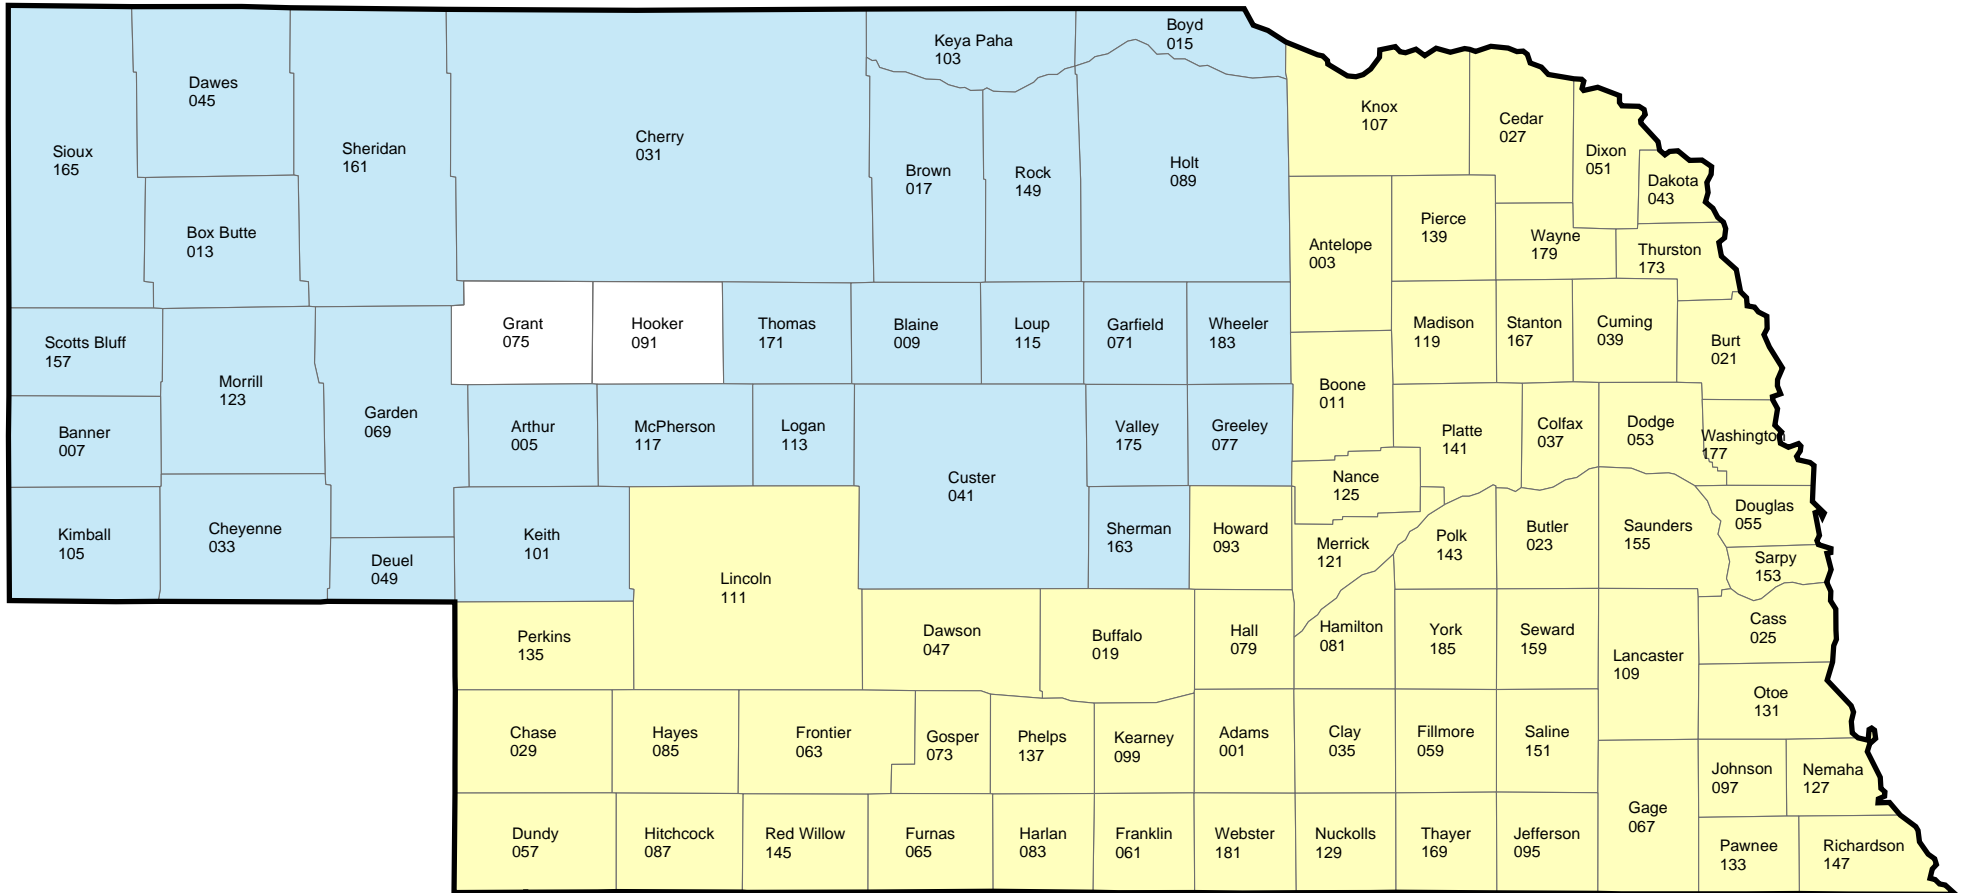

NEBRASKA

2006 Crop Year Final Planting Dates

CORN

May 25
 May 31

USDA / Risk Management Agency
 Topeka Regional Office
 Telephone: (785) 266-0248
 October 25, 2005

Available on our web site at http://www.rma.usda.gov/aboutrma/fields/ks_rso/final_planting_dates/2006/