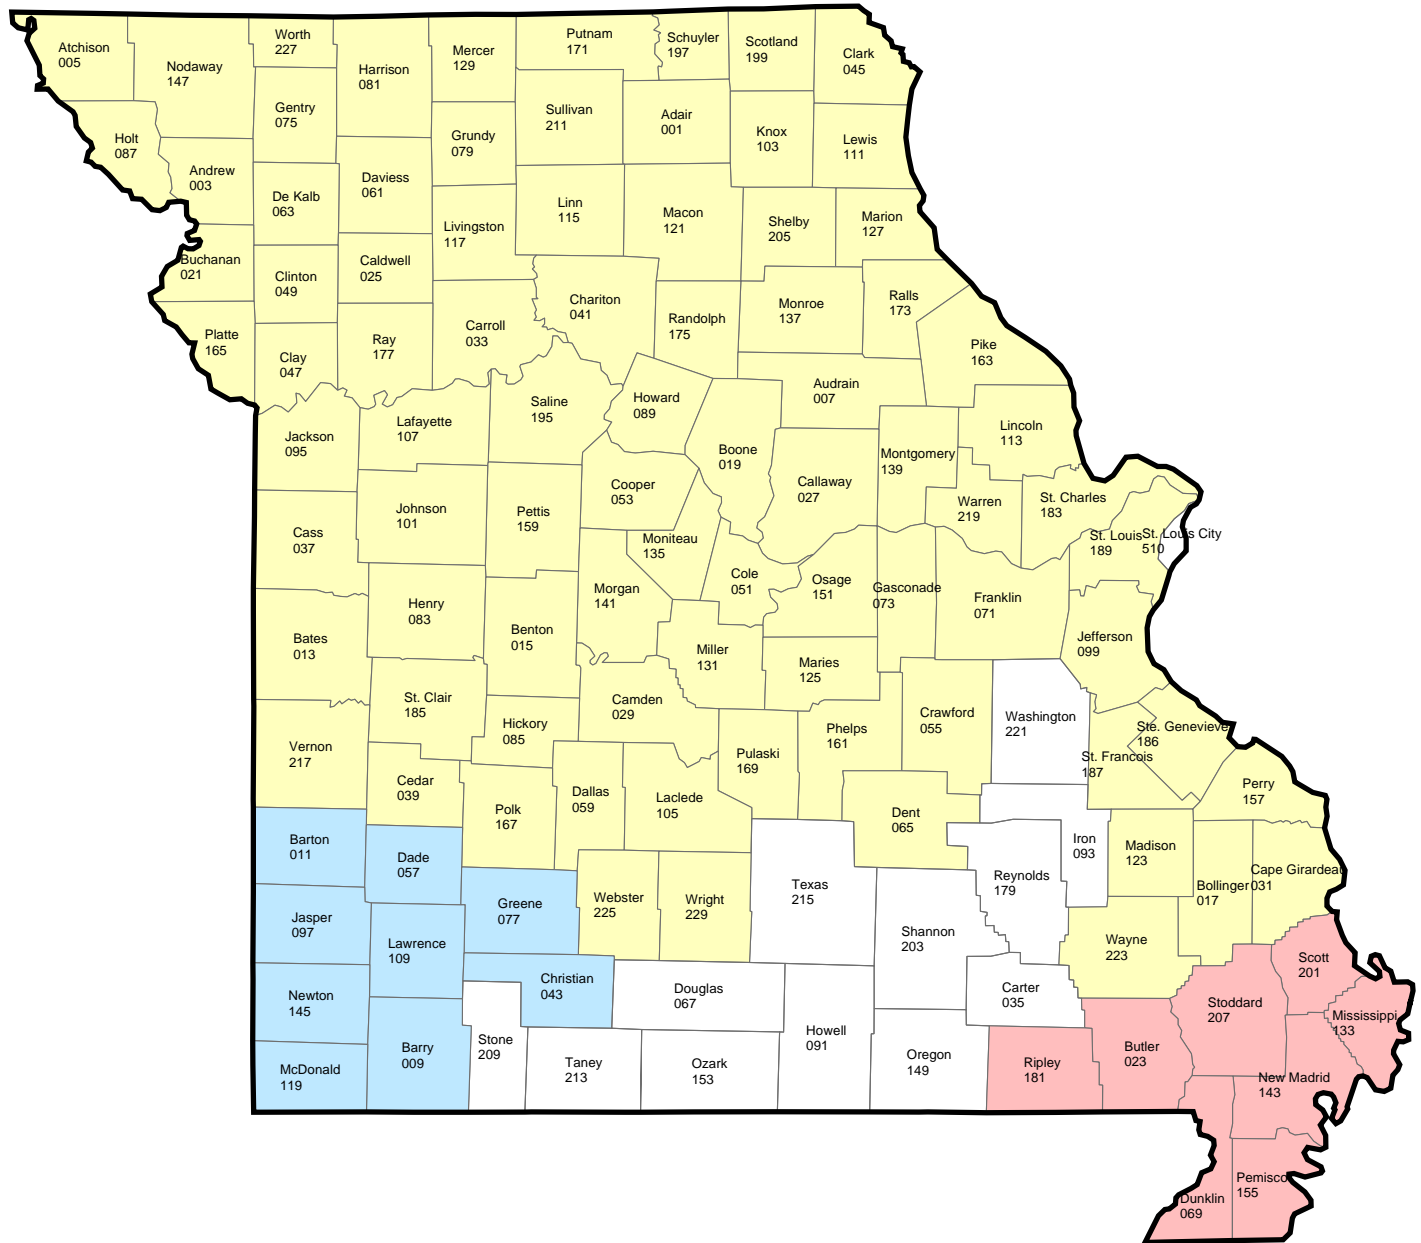

MISSOURI

2006 Crop Year Final Planting Dates

CORN

USDA / Risk Management Agency
 Topeka Regional Office
 Telephone: (785) 266-0248
 October 25, 2005

Available on our web site at http://www.rma.usda.gov/aboutrma/fields/ks_rso/final_planting_dates/2006/