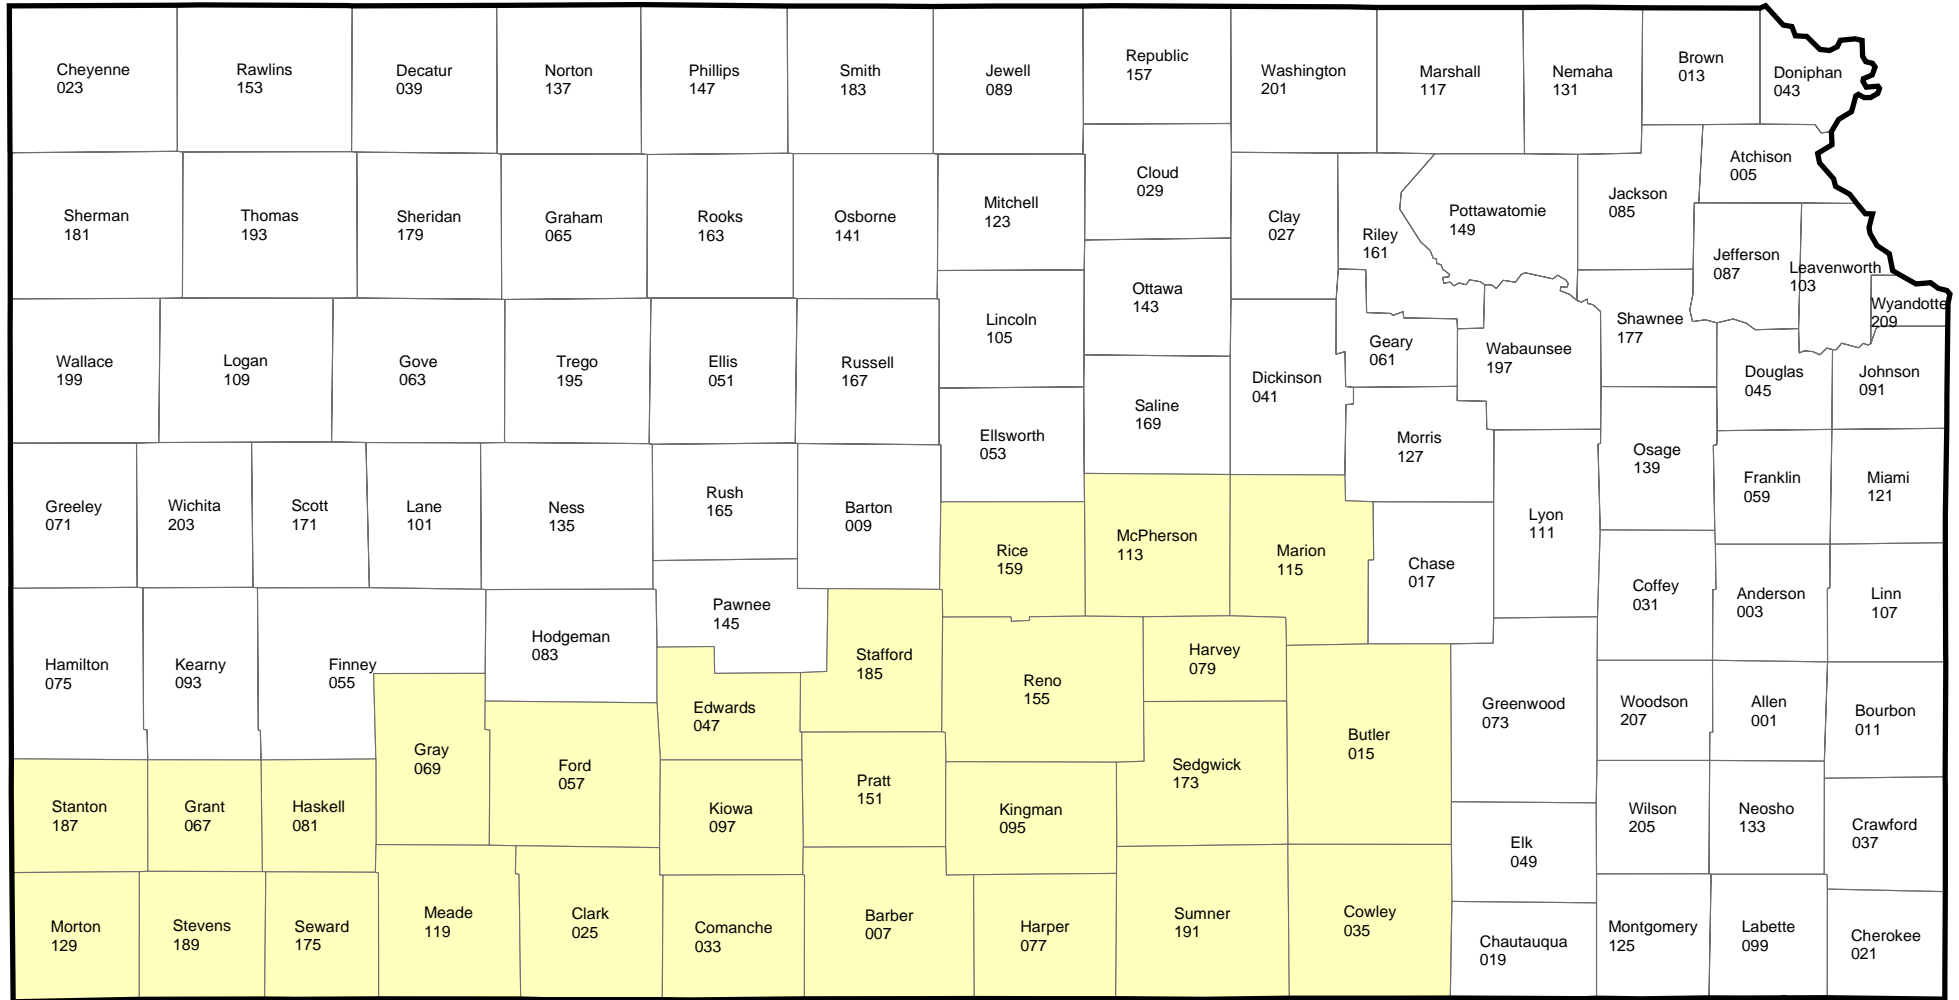

KANSAS

2006 Crop Year Final Planting Dates

COTTON

June 1

Available on our web site at http://www.rma.usda.gov/aboutrma/fields/ks_rso/final_planting_dates/2006/

Note: This is not an official document. The 2006 actuarial documents are the official documents.