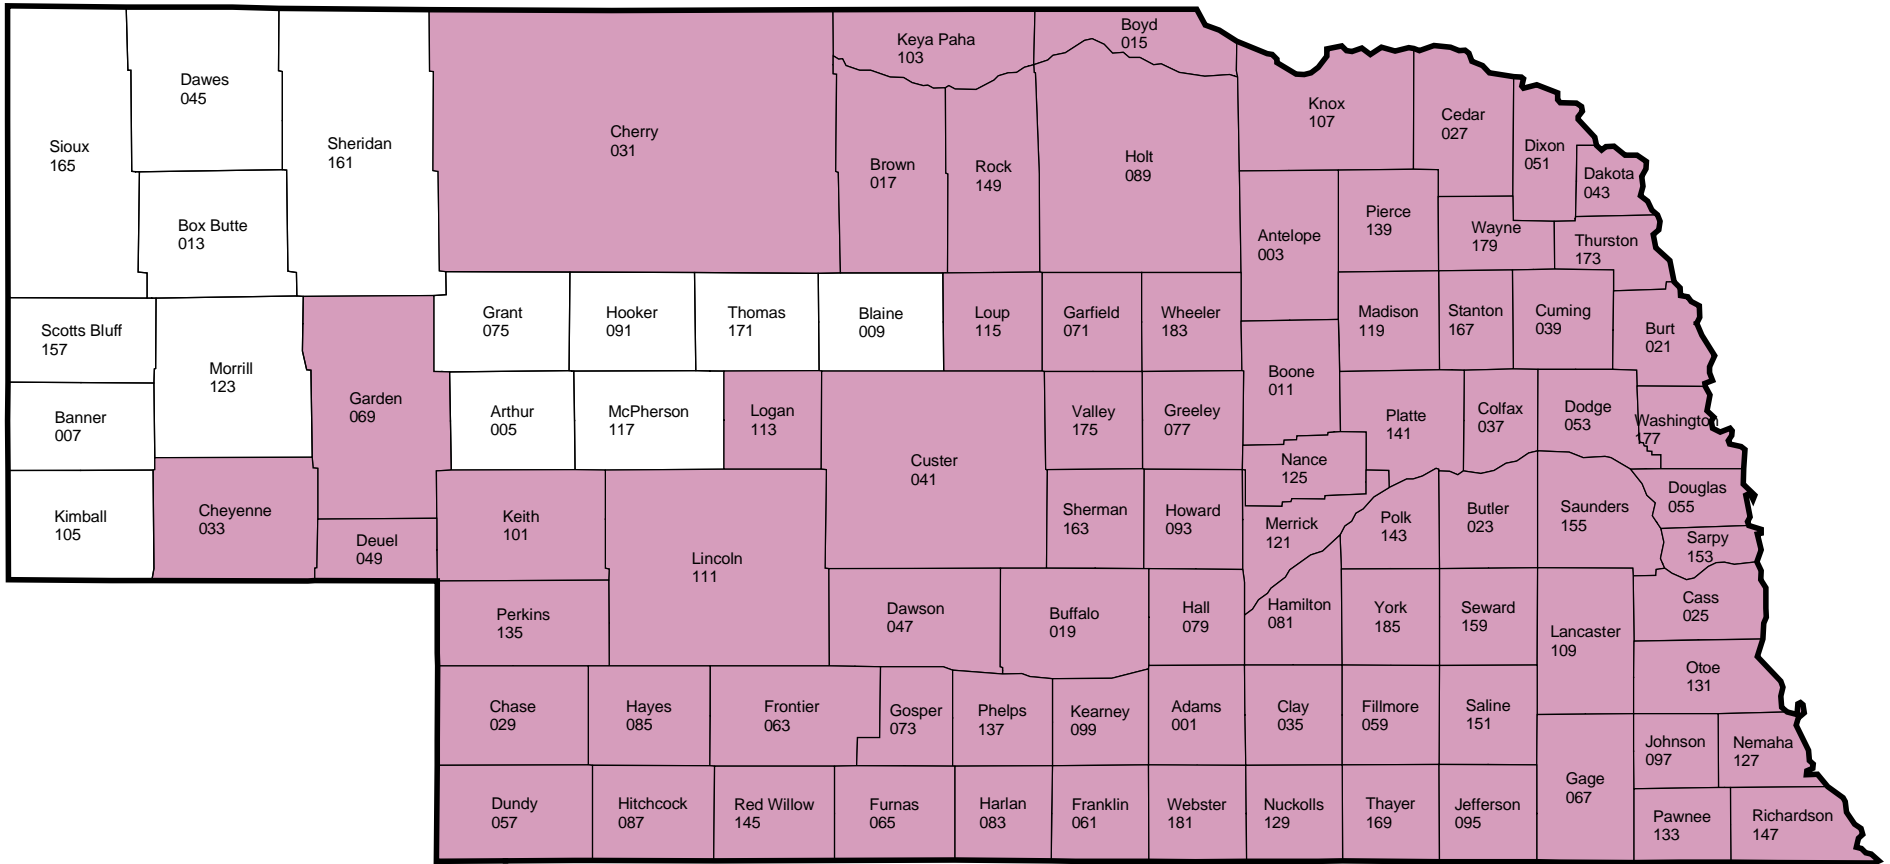

NEBRASKA

Initial Planting Dates

Soybeans - 2006 Crop Year

Soybeans Initial Planting Dates

USDA / Risk Management Agency
 Topeka Regional Office
 Telephone: (785) 266-0248
 November 1, 2005

Available on our web site at http://www.rma.usda.gov/aboutrma/fields/ks_rso/initial_planting_dates/2006/