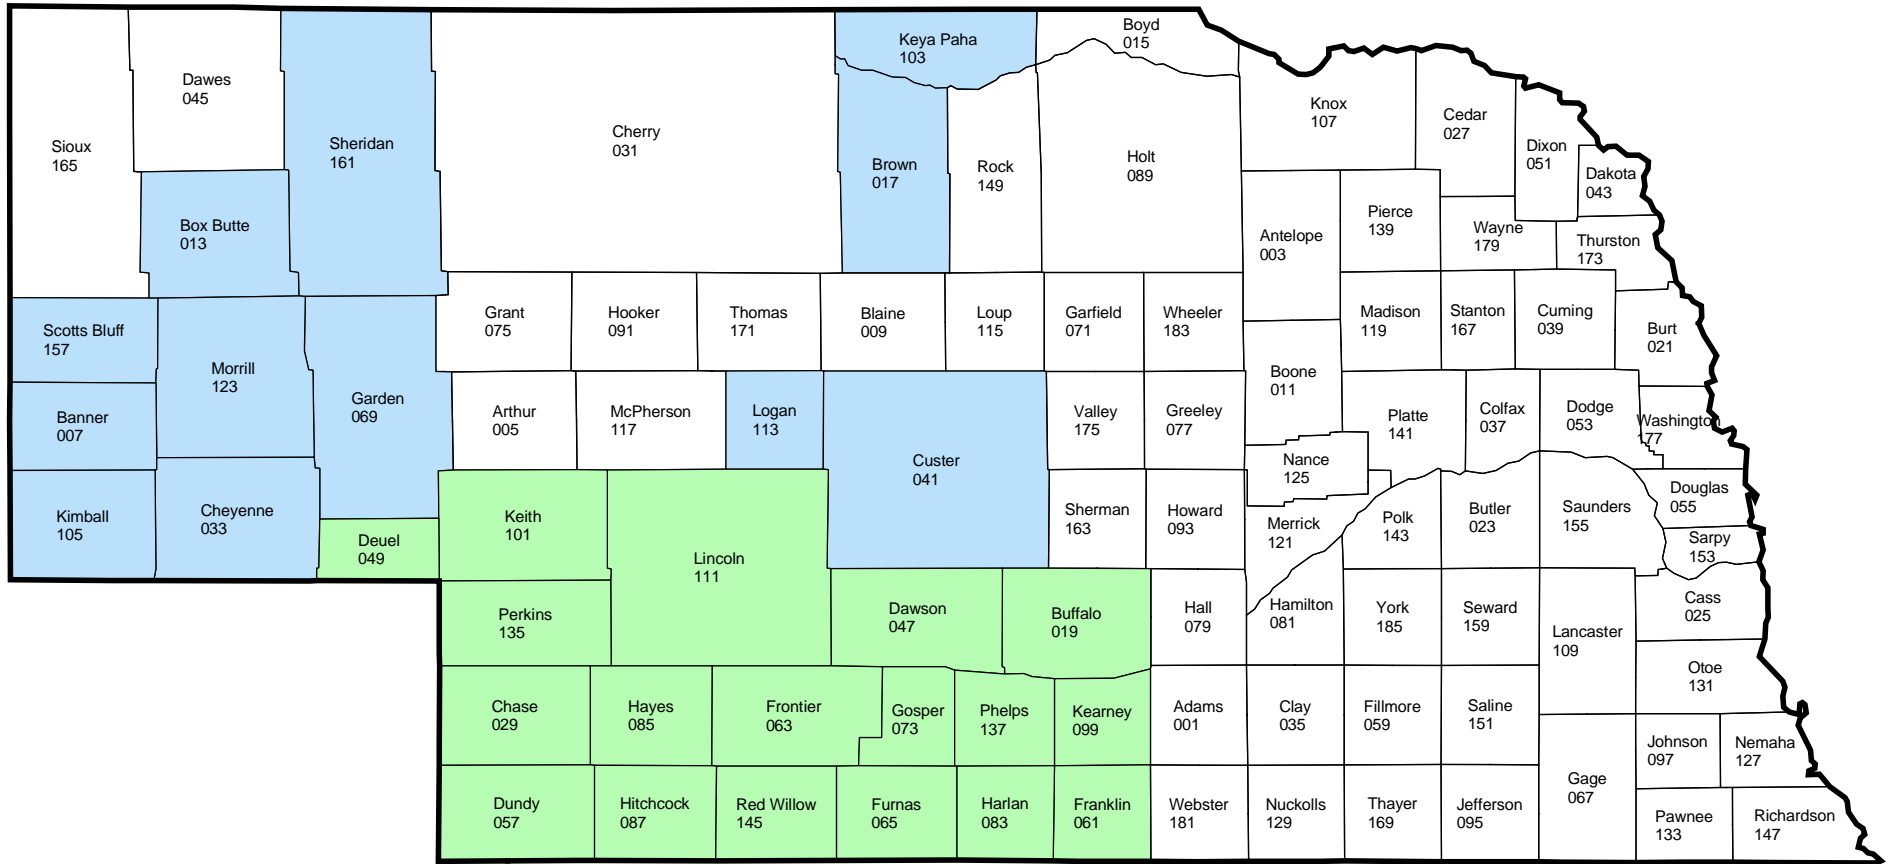

NEBRASKA

Initial Planting Dates

Sunflowers - 2006 Crop Year

Sunflowers Initial Planting Dates

- N/A
- May 1
- May 6

USDA / Risk Management Agency
 Topeka Regional Office
 Telephone: (785) 266-0248
 November 1, 2005

Available on our web site at http://www.rma.usda.gov/aboutrma/fields/ks_rso/initial_planting_dates/2006/

Note: This is not an official document. The 2006 actuarial documents are the official documents.