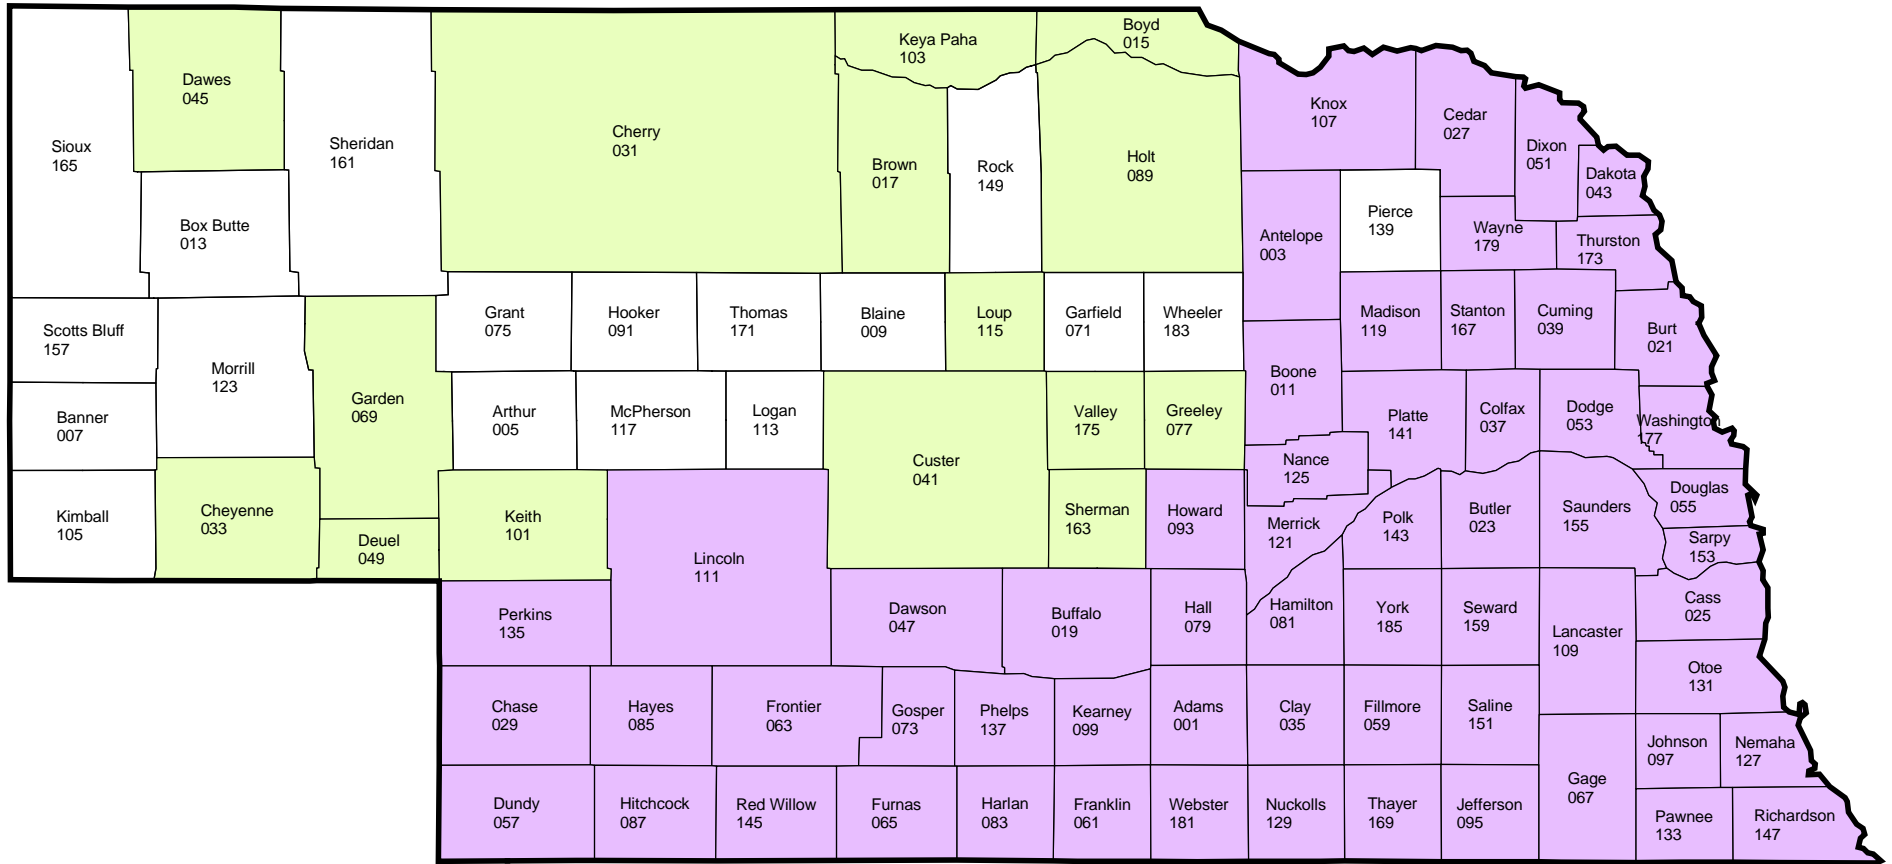

NEBRASKA

Initial Planting Dates

Grain Sorghum - 2006 Crop Year

Grain Sorghum Initial Planting Dates

- N/A
- April 16
- May 6

USDA / Risk Management Agency
 Topeka Regional Office
 Telephone: (785) 266-0248
 November 1, 2005

Available on our web site at http://www.rma.usda.gov/aboutrma/fields/ks_rso/initial_planting_dates/2006/

Note: This is not an official document. The 2006 actuarial documents are the official documents.