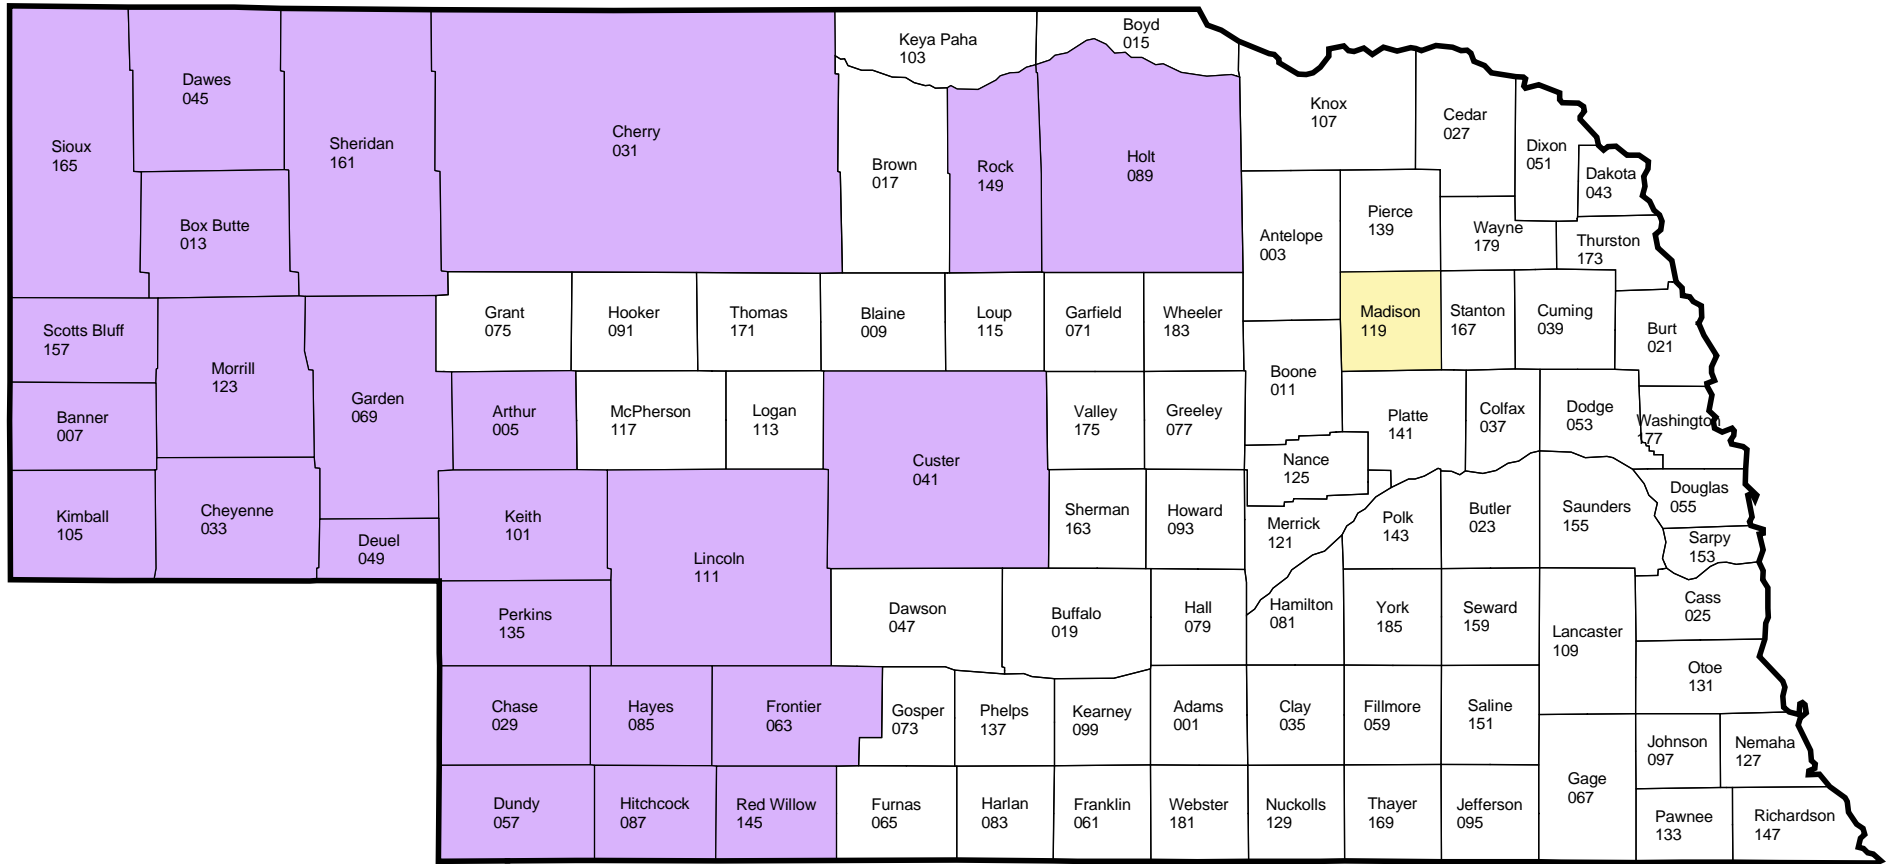

# NEBRASKA

## Initial Planting Dates

### Dry Beans - 2006 Crop Year

**Dry Beans Initial Planting Dates**

- N/A
- April 21
- May 1

USDA / Risk Management Agency  
 Topeka Regional Office  
 Telephone: (785) 266-0248  
 November 1, 2005