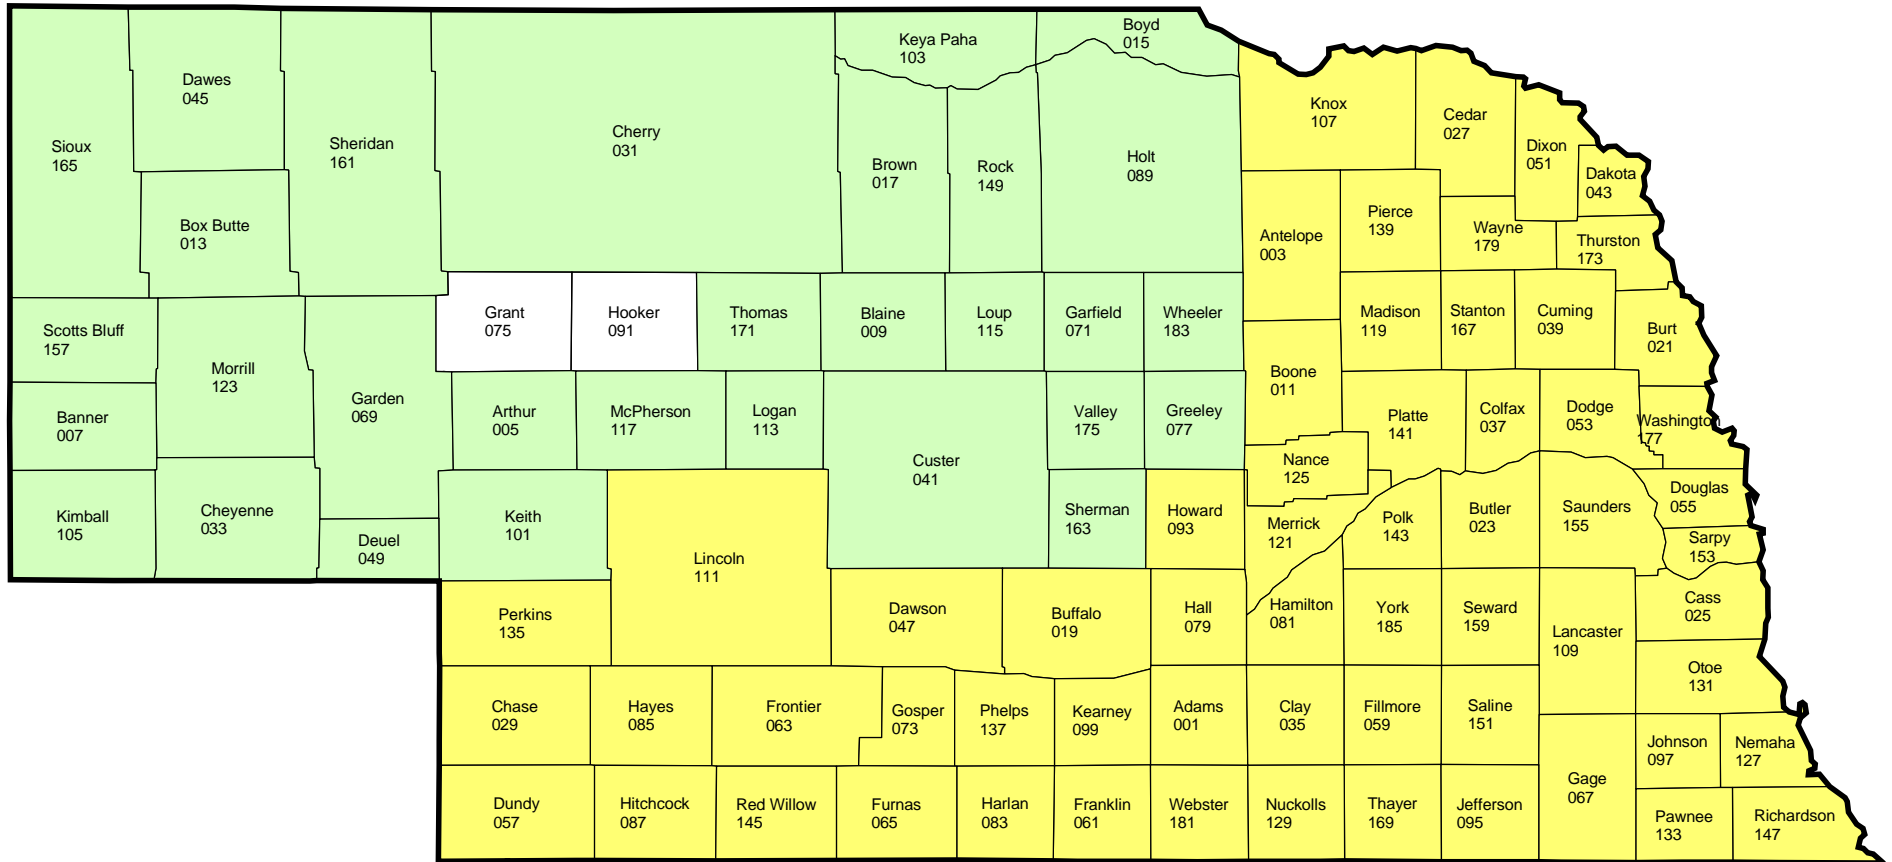

NEBRASKA

Initial Planting Dates

Corn - 2006 Crop Year

Corn Initial Planting Dates

- N/A
- April 1
- April 5

USDA / Risk Management Agency
 Topeka Regional Office
 Telephone: (785) 266-0248
 November 1, 2005

Available on our web site at http://www.rma.usda.gov/aboutrma/fields/ks_rso/initial_planting_dates/2006/

Note: This is not an official document. The 2006 actuarial documents are the official documents.