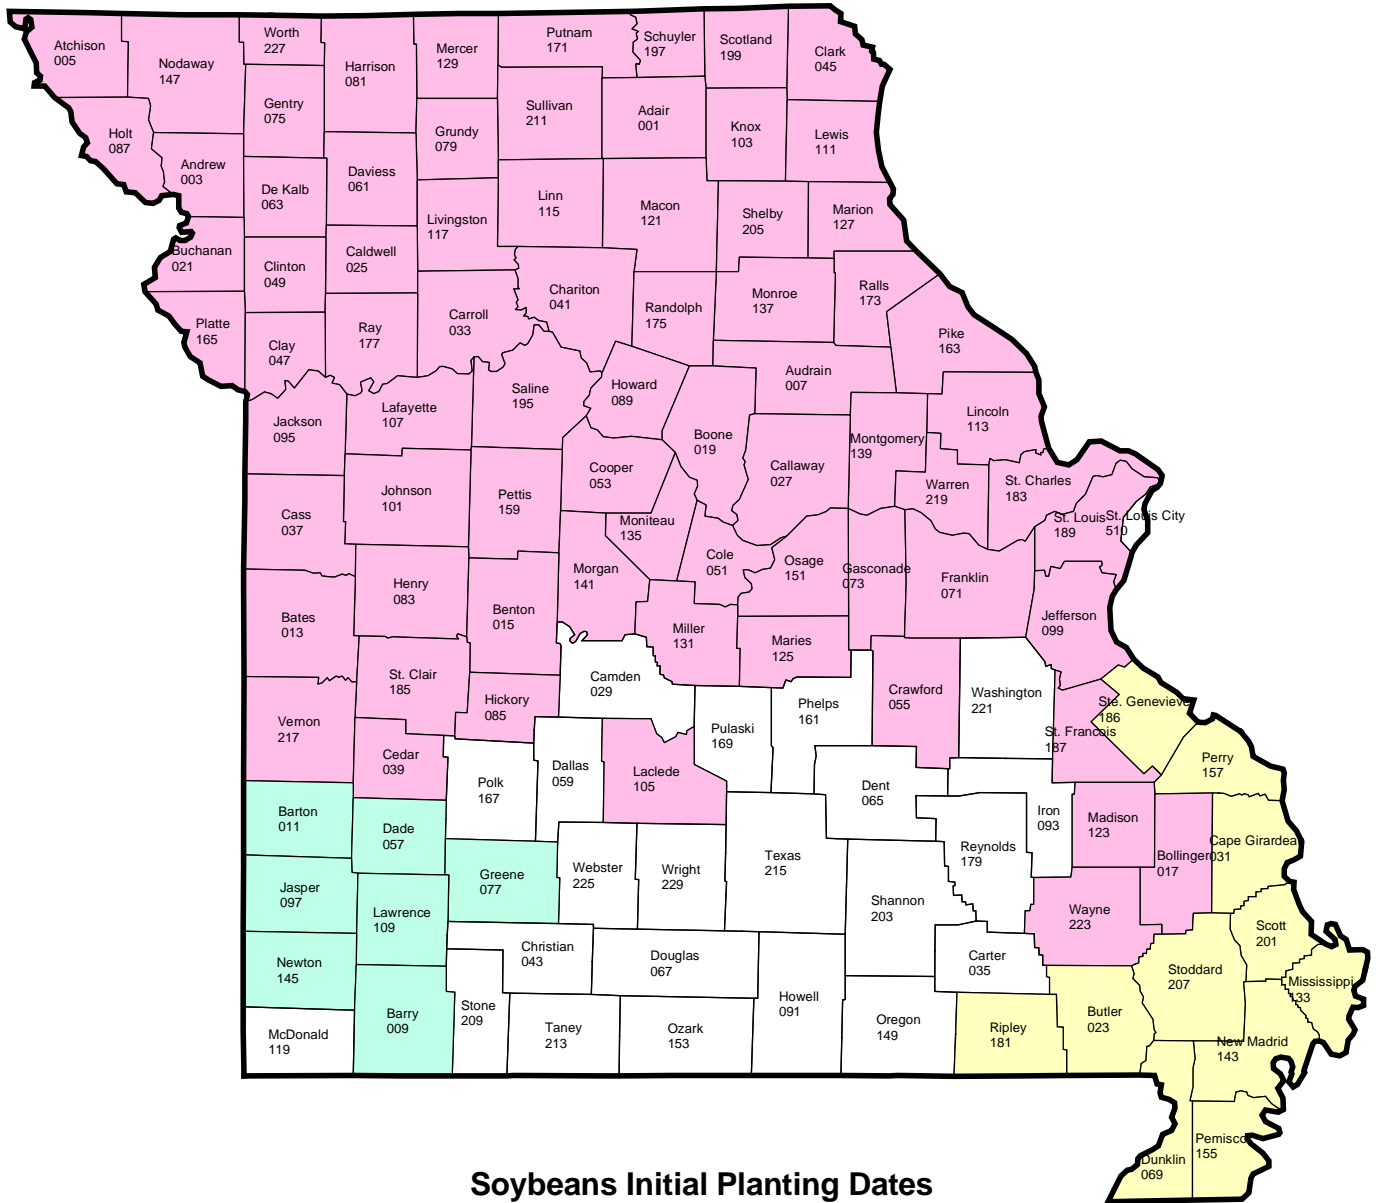

MISSOURI

Initial Planting Dates

Soybeans - 2006 Crop Year

USDA / Risk Management Agency
 Topeka Regional Office
 Telephone: (785) 266-0248
 November 1, 2005

Available on our web site at http://www.rma.usda.gov/aboutrma/fields/ks_rso/initial_planting_dates/2006/