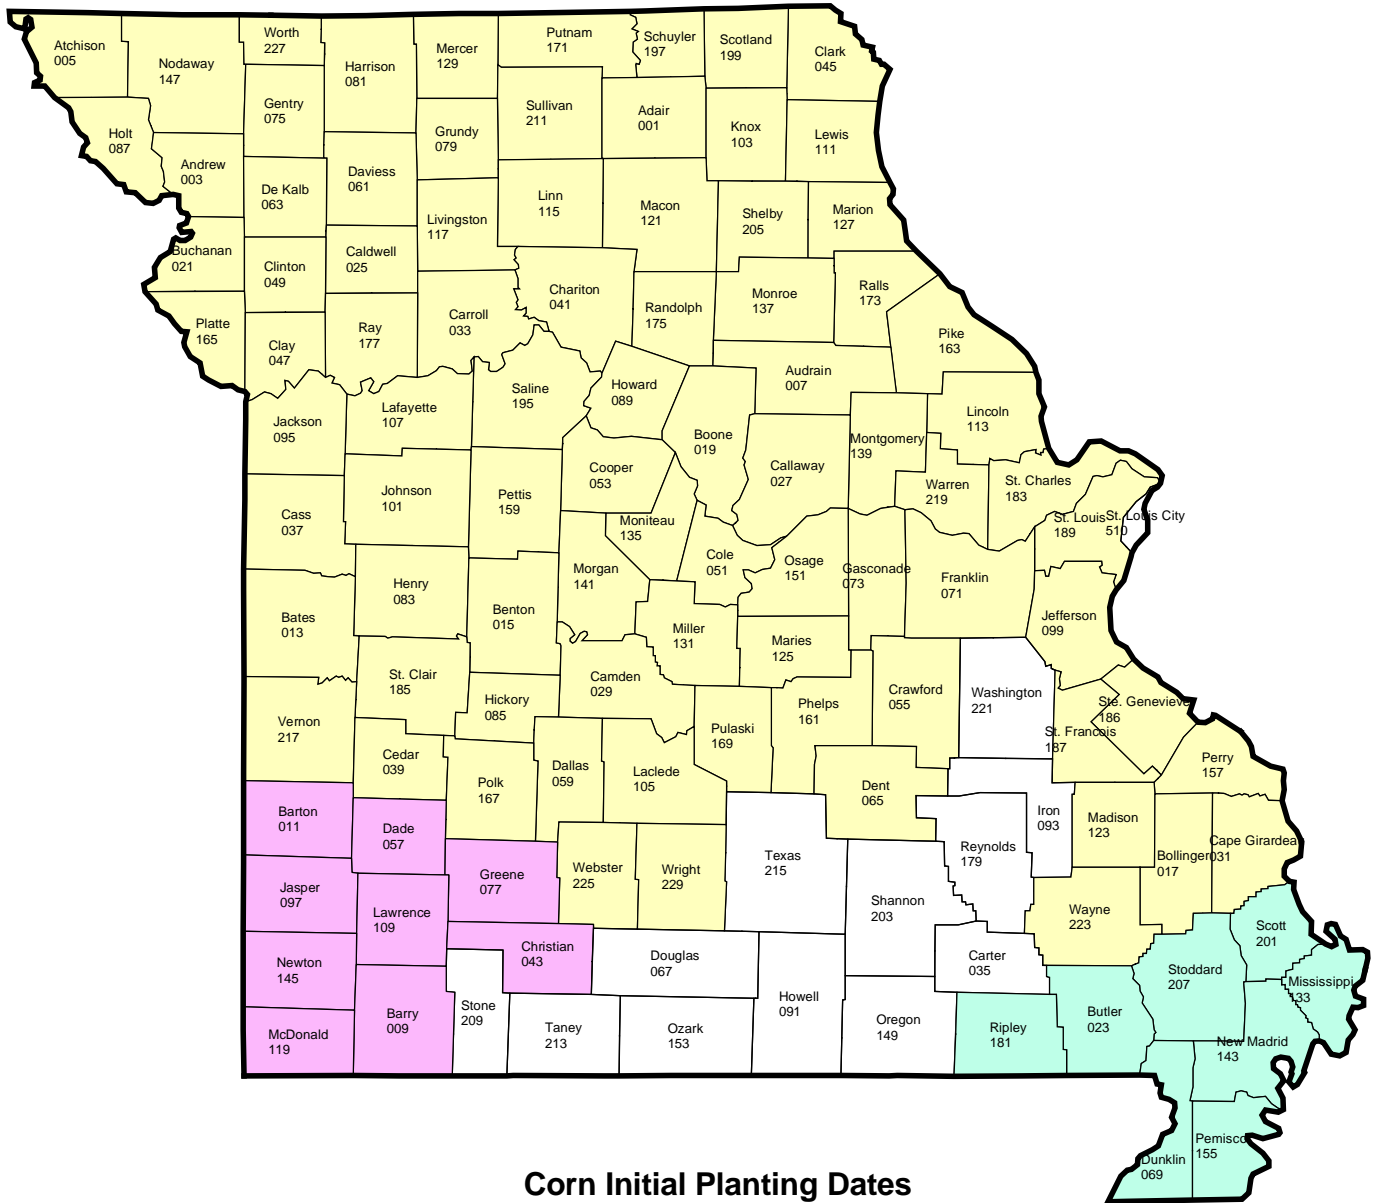

MISSOURI

Initial Planting Dates

Corn - 2006 Crop Year

Corn Initial Planting Dates

- N/A
- March 21
- March 25
- April 6

USDA / Risk Management Agency
 Topeka Regional Office
 Telephone: (785) 266-0248
 November 1, 2005