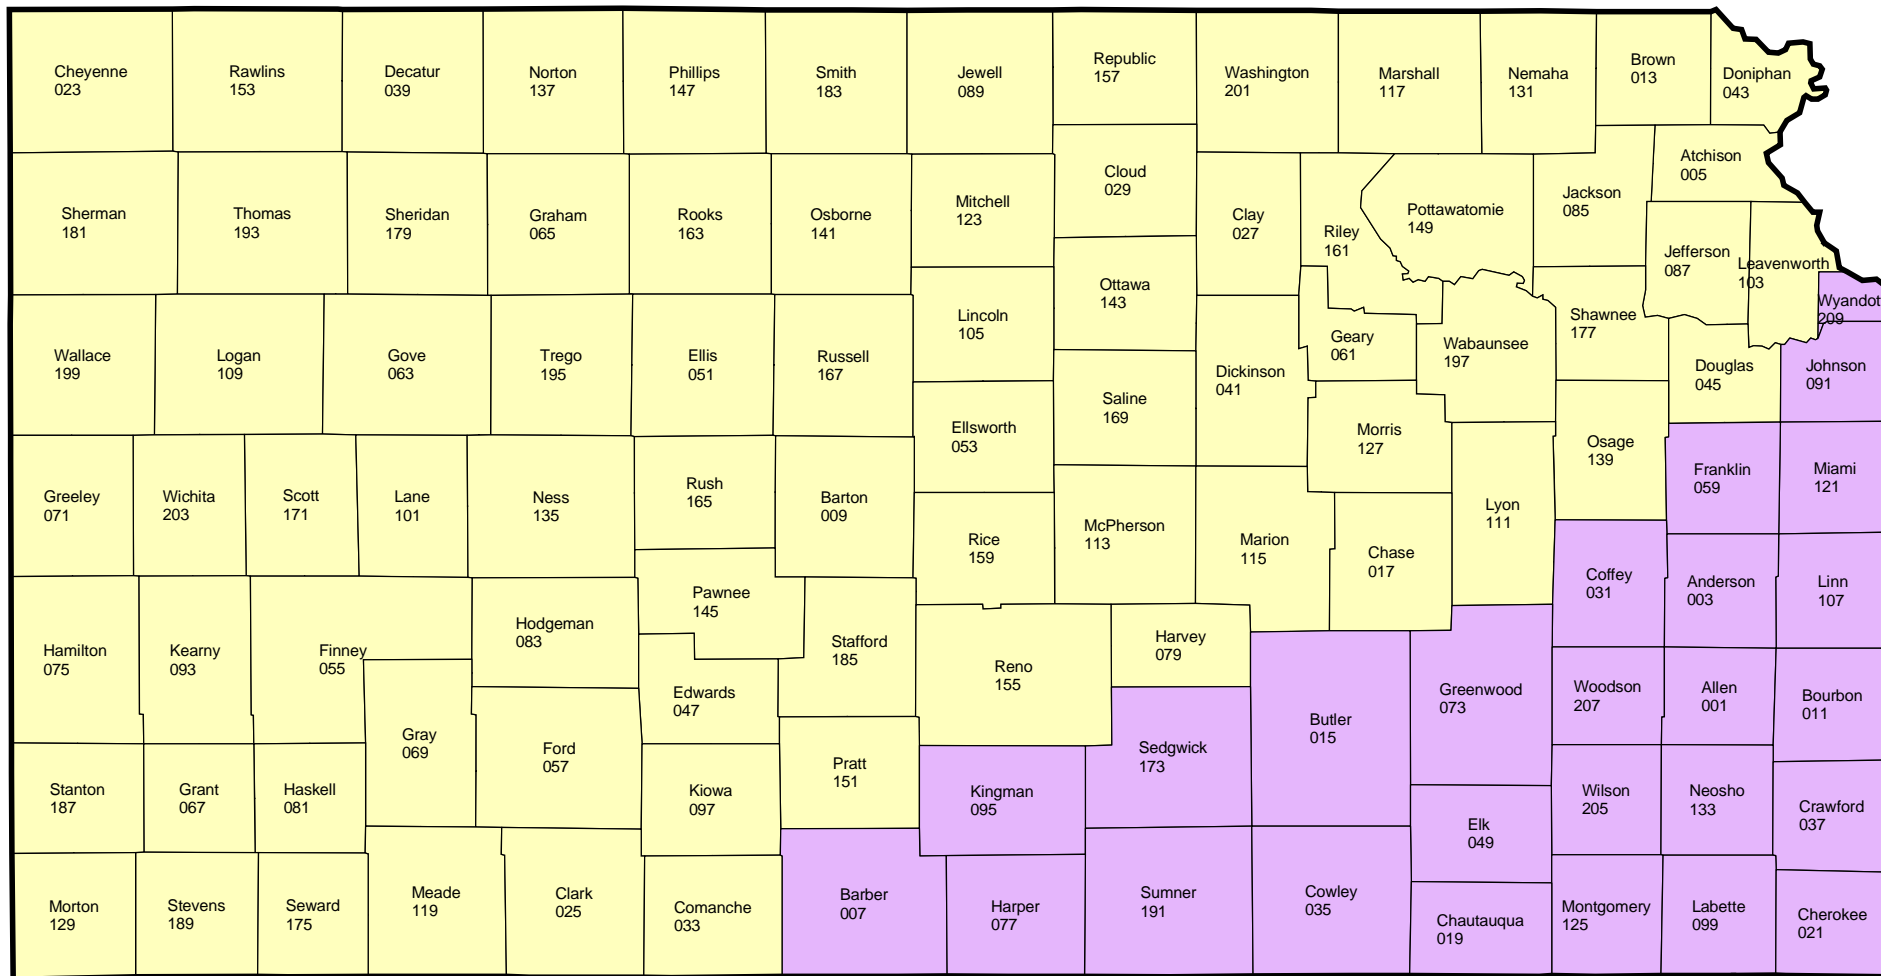

KANSAS

Initial Planting Dates

Soybeans - 2006 Crop Year

Soybeans Initial Planting Dates

- April 15
- April 26

USDA / Risk Management Agency
 Topeka Regional Office
 Telephone: (785) 266-0248
 November 1, 2005