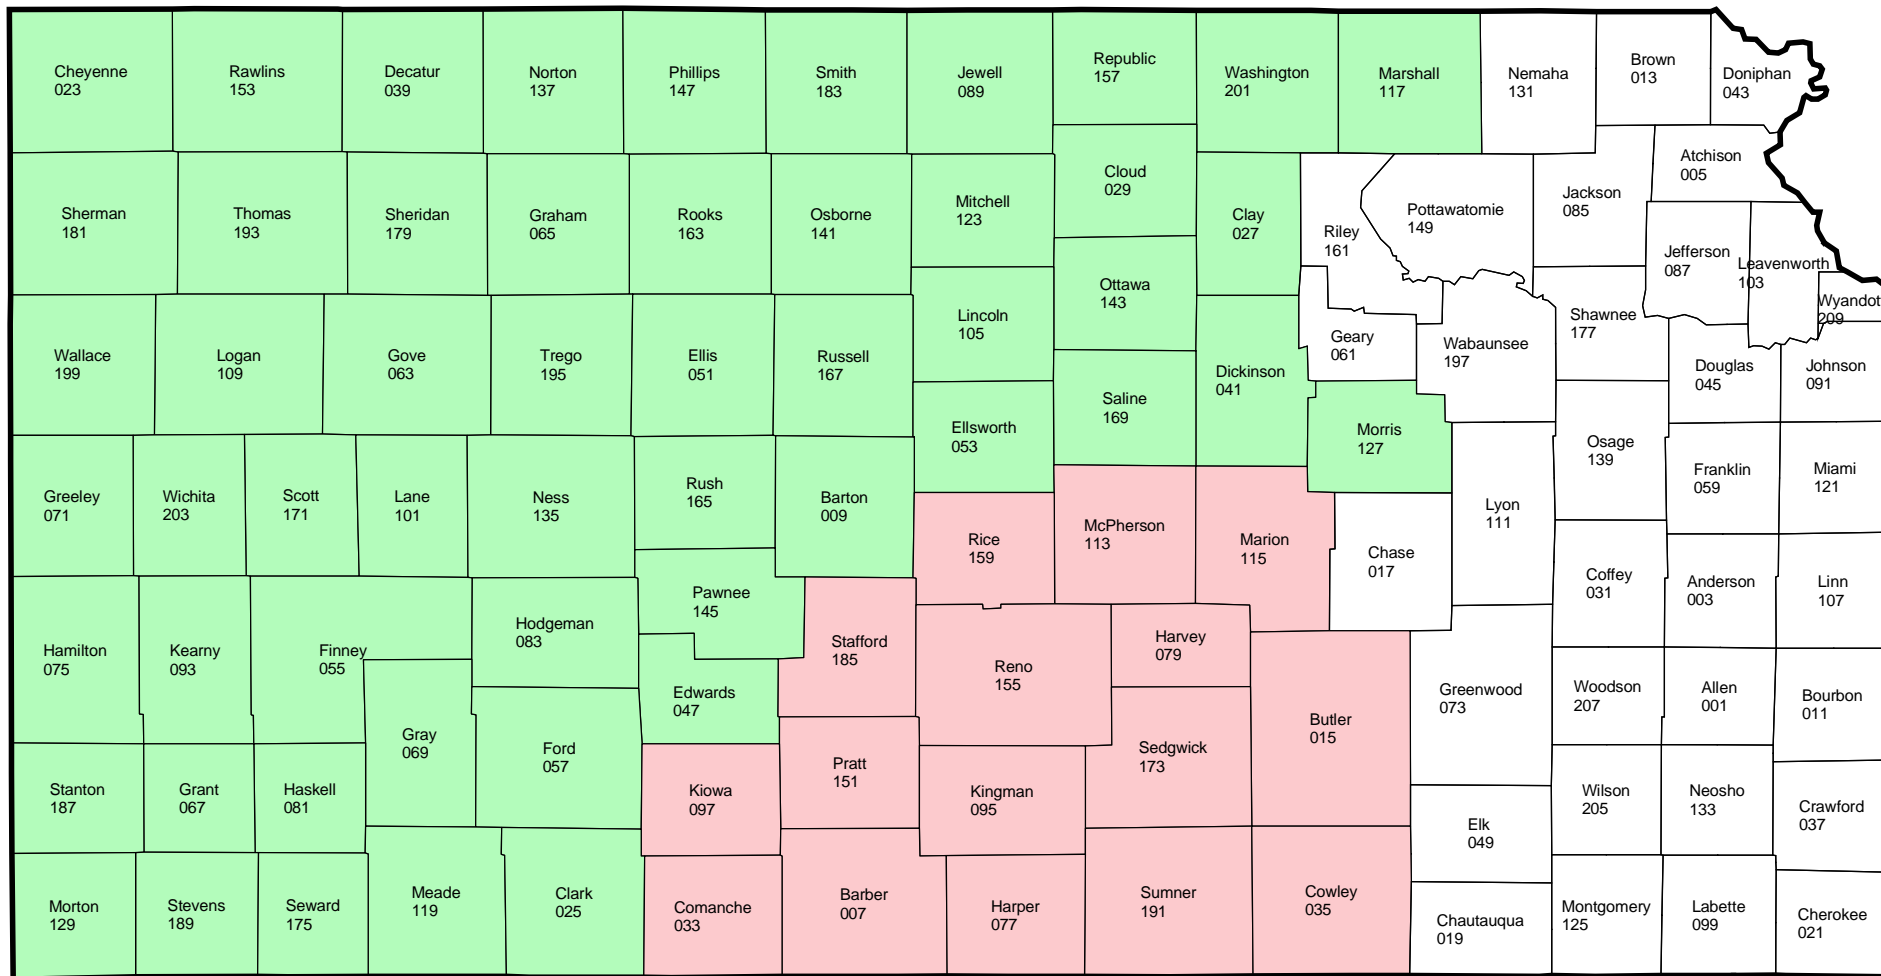

KANSAS

Initial Planting Dates

Sunflowers - 2006 Crop Year

Sunflowers Initial Planting Dates

- N/A
- April 20
- April 25

USDA / Risk Management Agency
 Topeka Regional Office
 Telephone: (785) 266-0248
 November 1, 2005