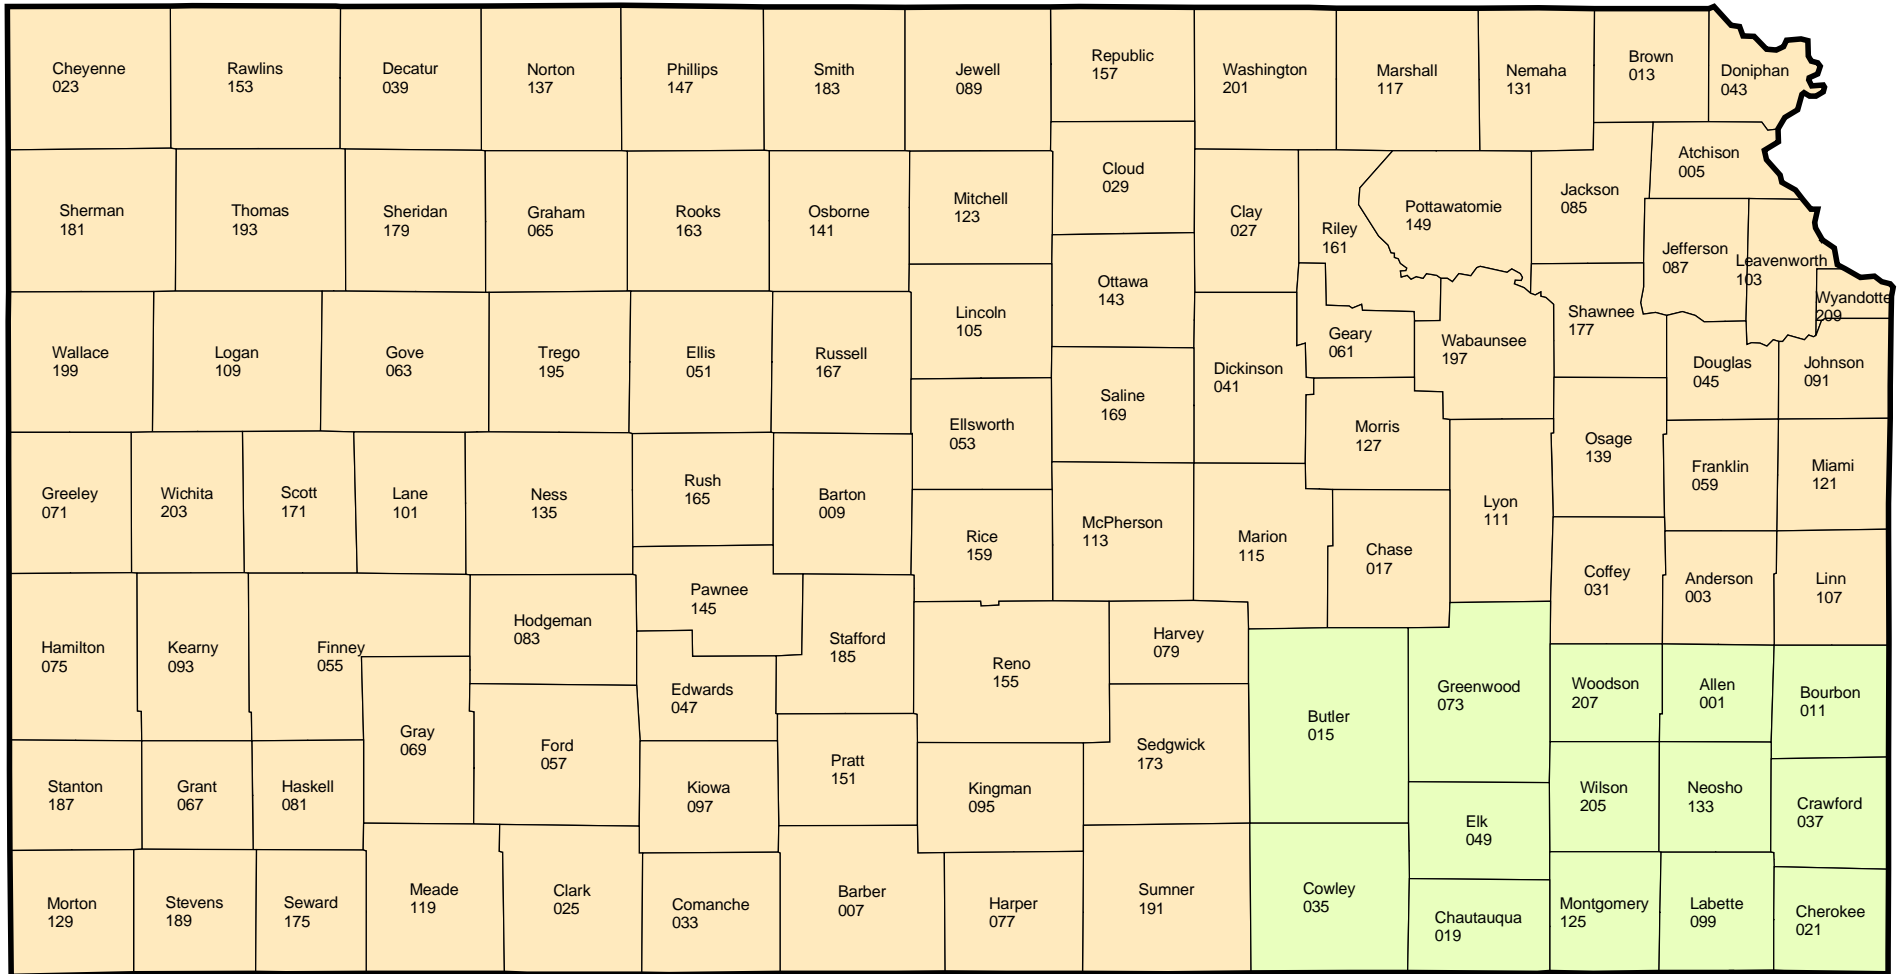

KANSAS

Initial Planting Dates

Corn - 2006 Crop Year

Corn Initial Planting Dates

- March 15
- April 1

Available on our web site at http://www.rma.usda.gov/aboutrma/fields/ks_rso/initial_planting_dates/2006/