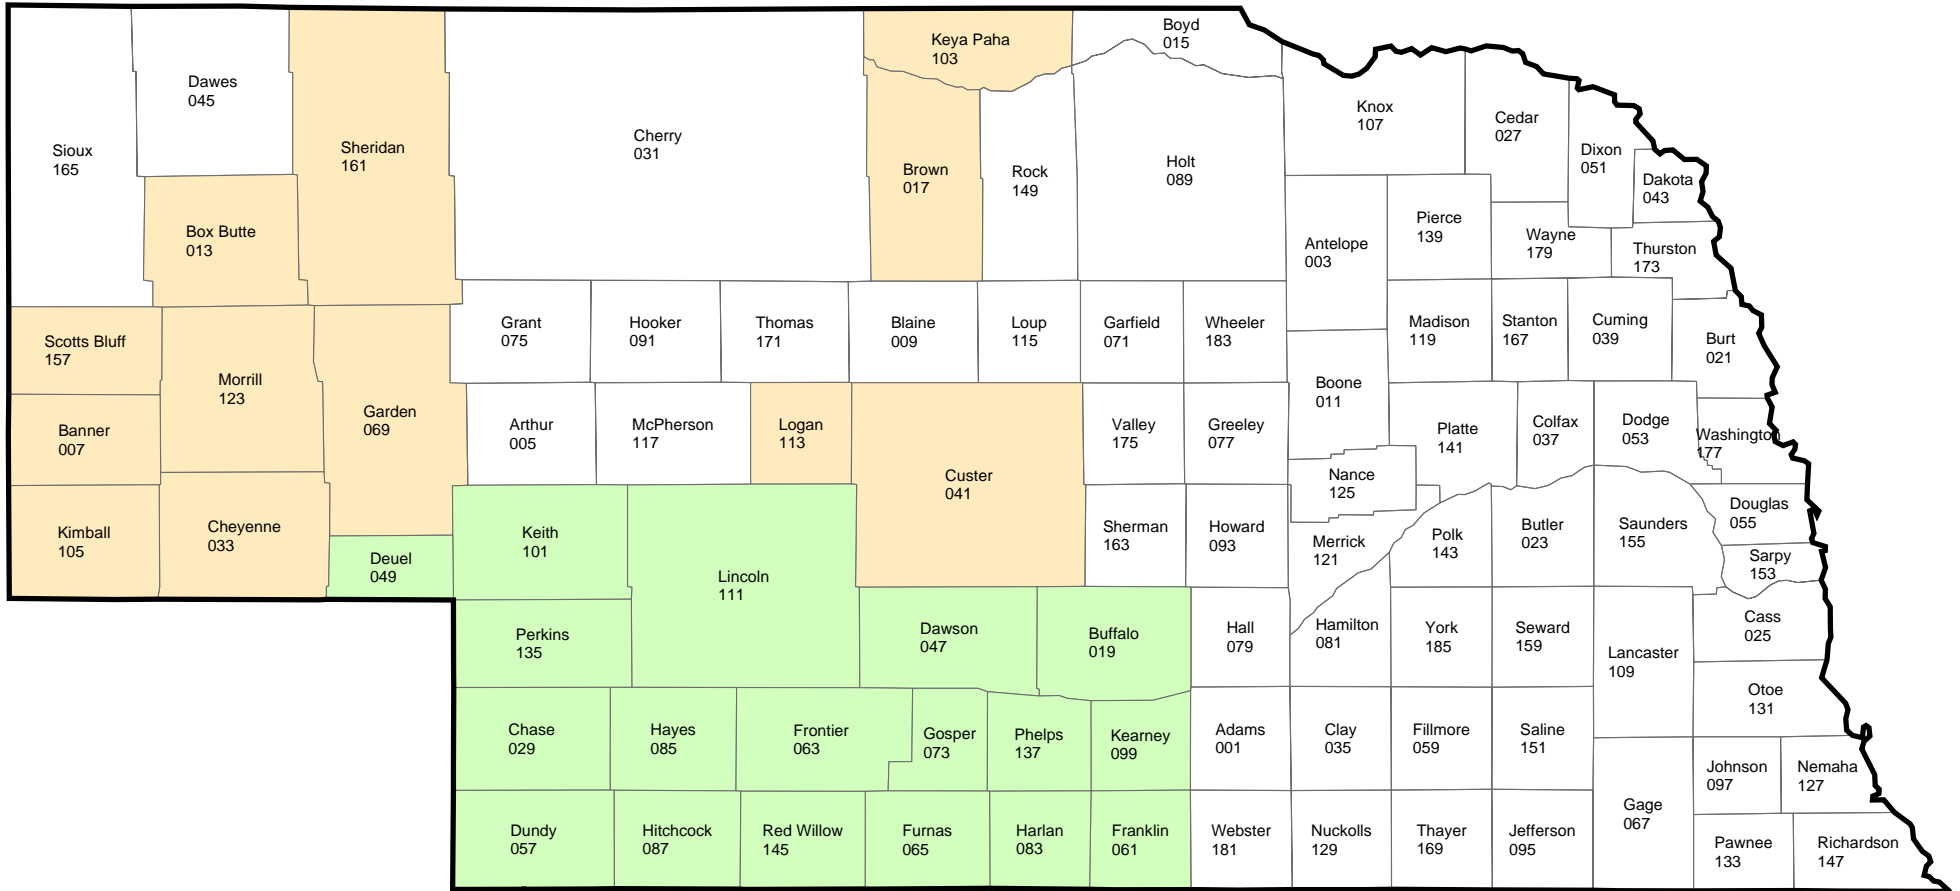

NEBRASKA

2007 Crop Year Initial Planting Dates

SUNFLOWERS

May 1
 May 6

USDA / Risk Management Agency
 Topeka Regional Office
 Telephone: (785) 266-0248
 November 13, 2006

Available on our web site at http://www.rma.usda.gov/aboutrma/fields/ks_rso/final_planting_dates/2007/