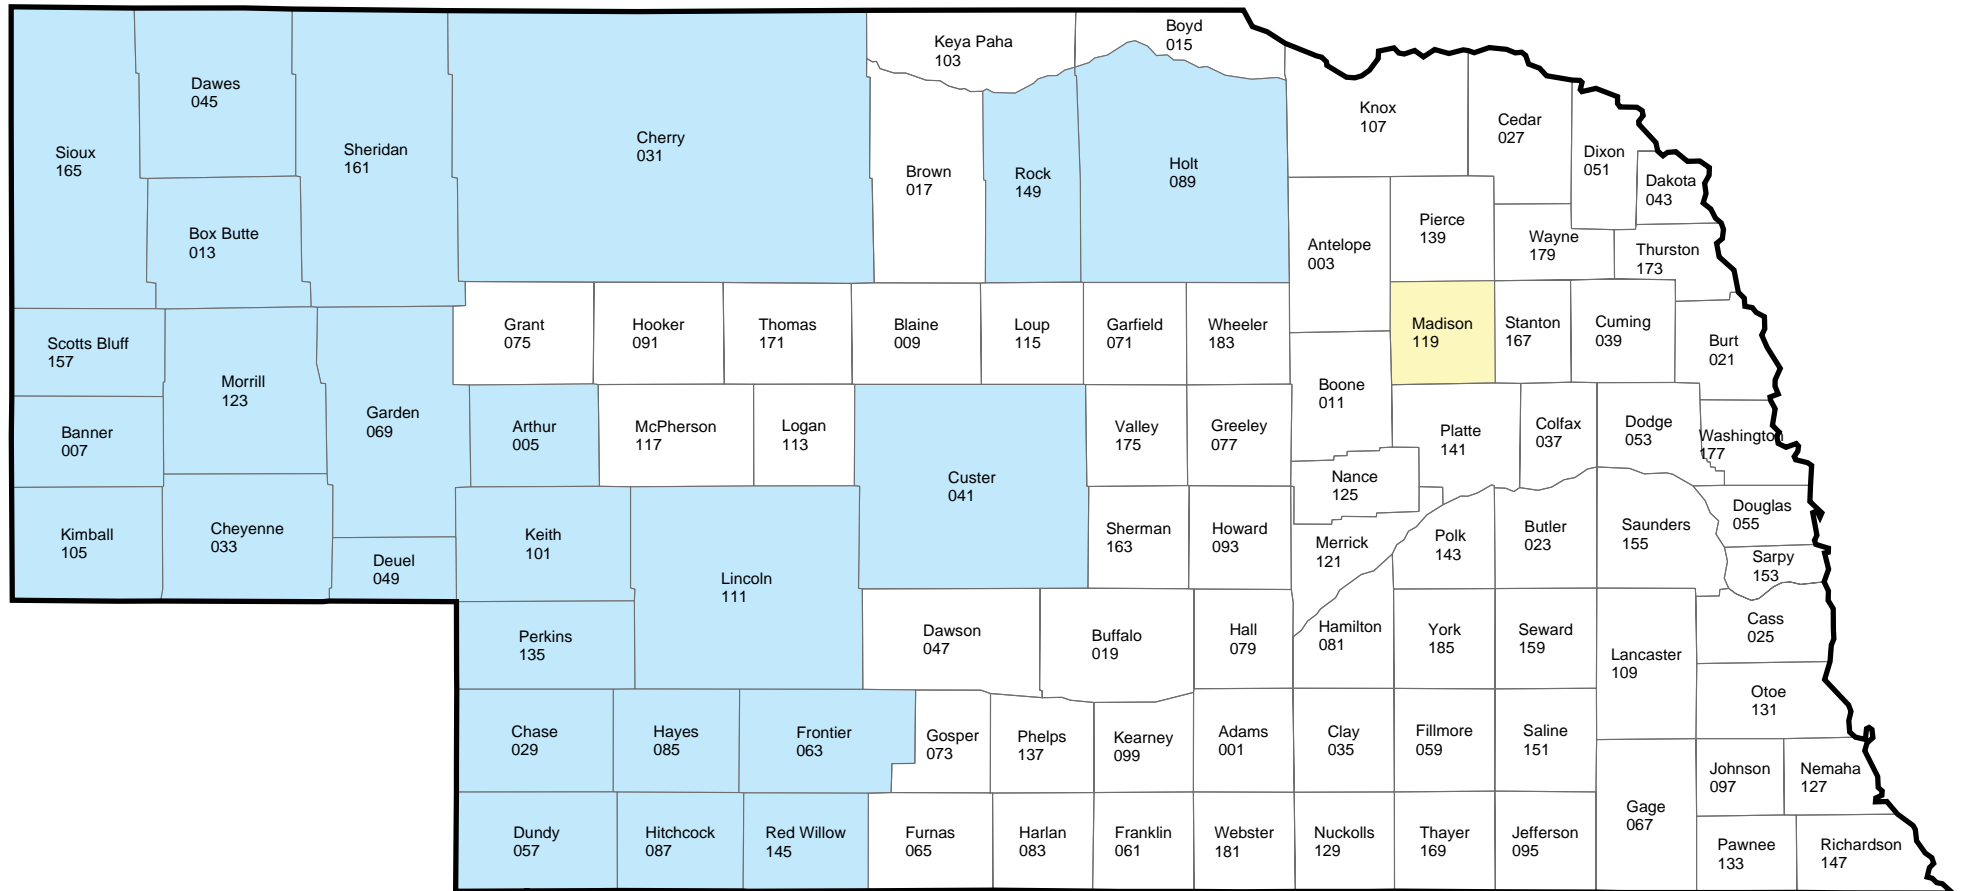

NEBRASKA

2007 Crop Year Initial Planting Dates

DRY BEANS

April 21
 May 1

USDA / Risk Management Agency
 Topeka Regional Office
 Telephone: (785) 266-0248
 November 13, 2006

Available on our web site at http://www.rma.usda.gov/aboutrma/fields/ks_rso/final_planting_dates/2007/