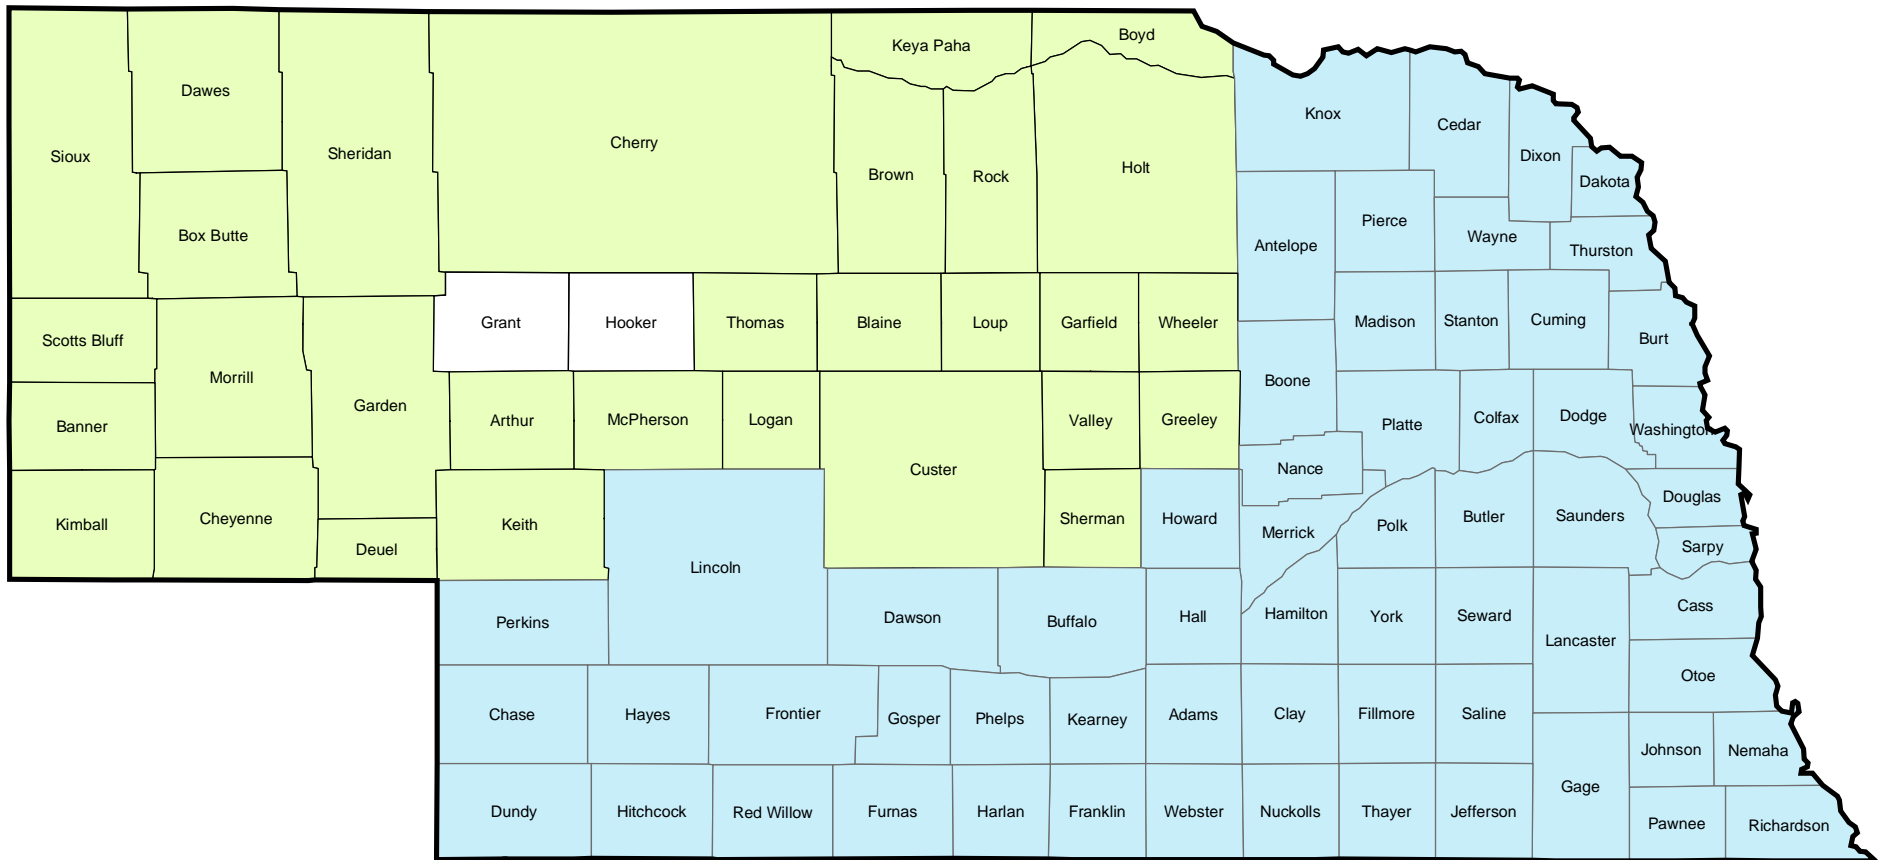

NEBRASKA

Initial Planting Dates

Corn - 2007 Crop Year

Corn Initial Planting Dates

- N/A
- April 01
- April 05

USDA / Risk Management Agency
 Topeka Regional Office
 Telephone: (785) 266-0248
 November 13, 2006