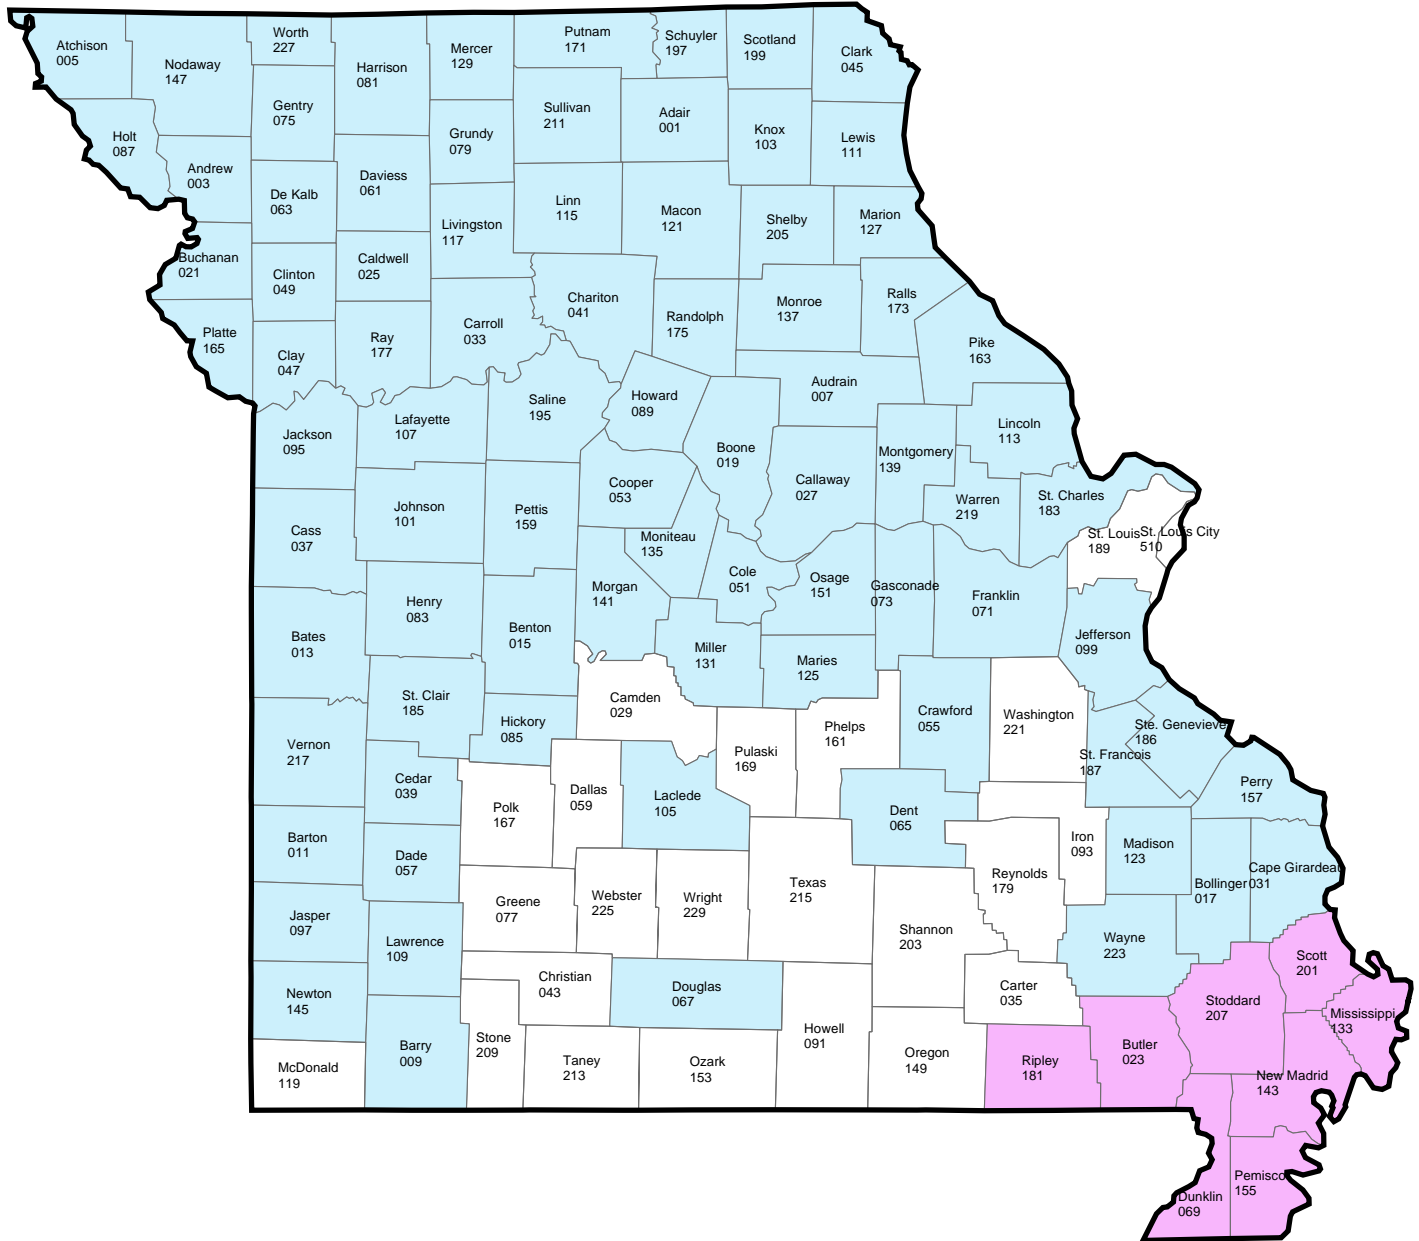

# MISSOURI

## 2007 Crop Year Initial Planting Dates

### GRAIN SORGHUM

April 11  
 April 21

USDA / Risk Management Agency  
 Topeka Regional Office  
 Telephone: (785) 266-0248  
 November 7, 2006

Available on our web site at [http://www.rma.usda.gov/aboutrma/fields/ks\\_rso/final\\_planting\\_dates/2007/](http://www.rma.usda.gov/aboutrma/fields/ks_rso/final_planting_dates/2007/)