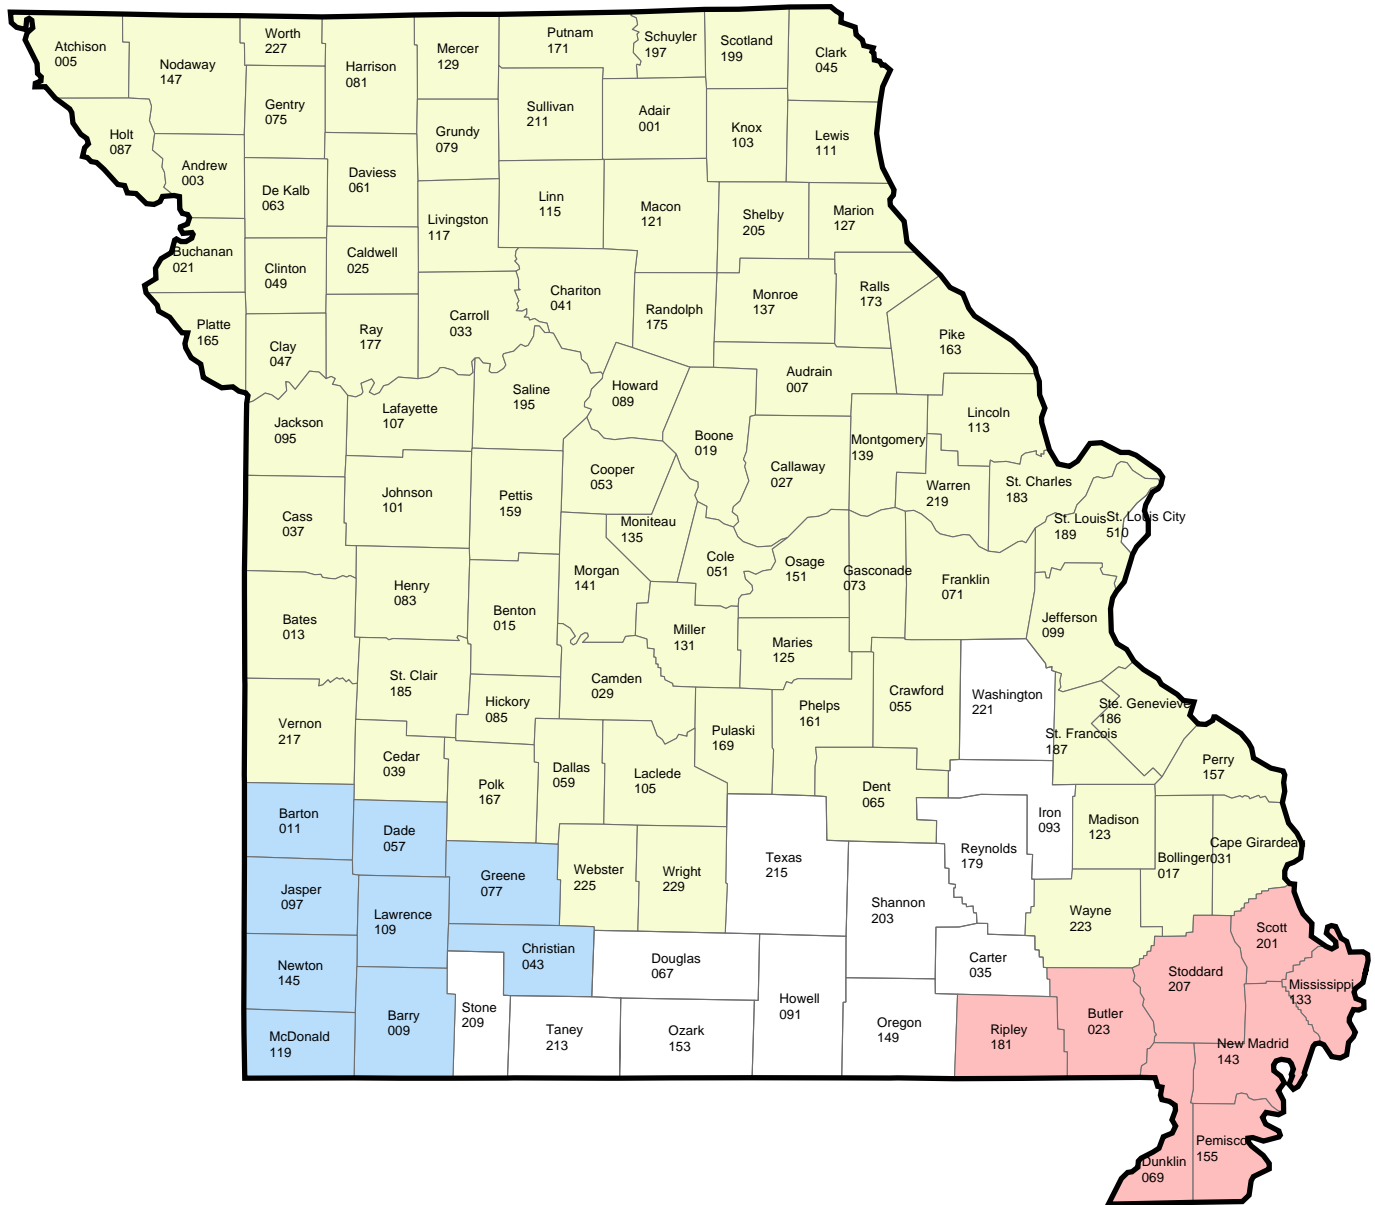

# MISSOURI

## 2007 Crop Year Initial Planting Dates

### CORN

- March 21
- March 25
- April 6

USDA / Risk Management Agency  
 Topeka Regional Office  
 Telephone: (785) 266-0248  
 November 7, 2006

Available on our web site at [http://www.rma.usda.gov/aboutrma/fields/ks\\_rso/final\\_planting\\_dates/2007/](http://www.rma.usda.gov/aboutrma/fields/ks_rso/final_planting_dates/2007/)