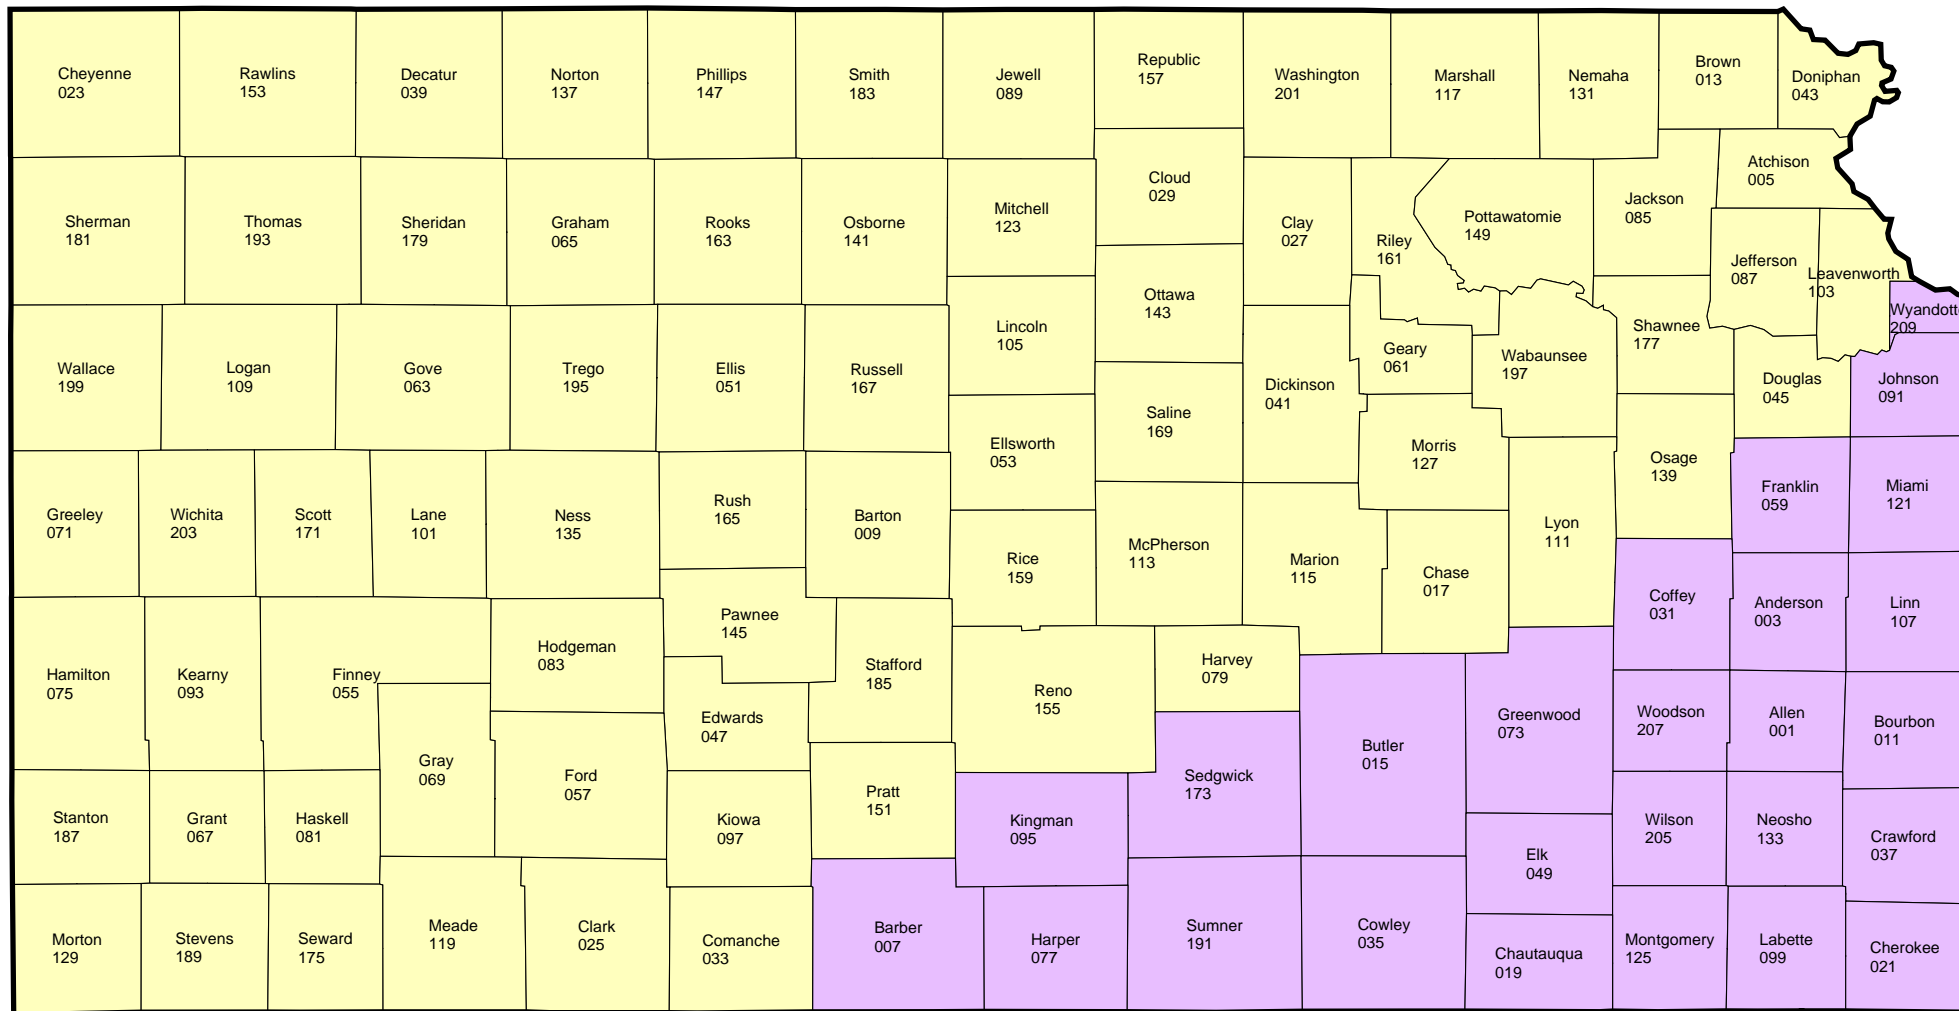

KANSAS

Initial Planting Dates

Soybeans - 2007 Crop Year

Soybeans Initial Planting Dates

USDA / Risk Management Agency
 Topeka Regional Office
 Telephone: (785) 266-0248
 November 13, 2006

Available on our web site at http://www.rma.usda.gov/aboutrma/fields/ks_rso/initial_planting_dates/2007/