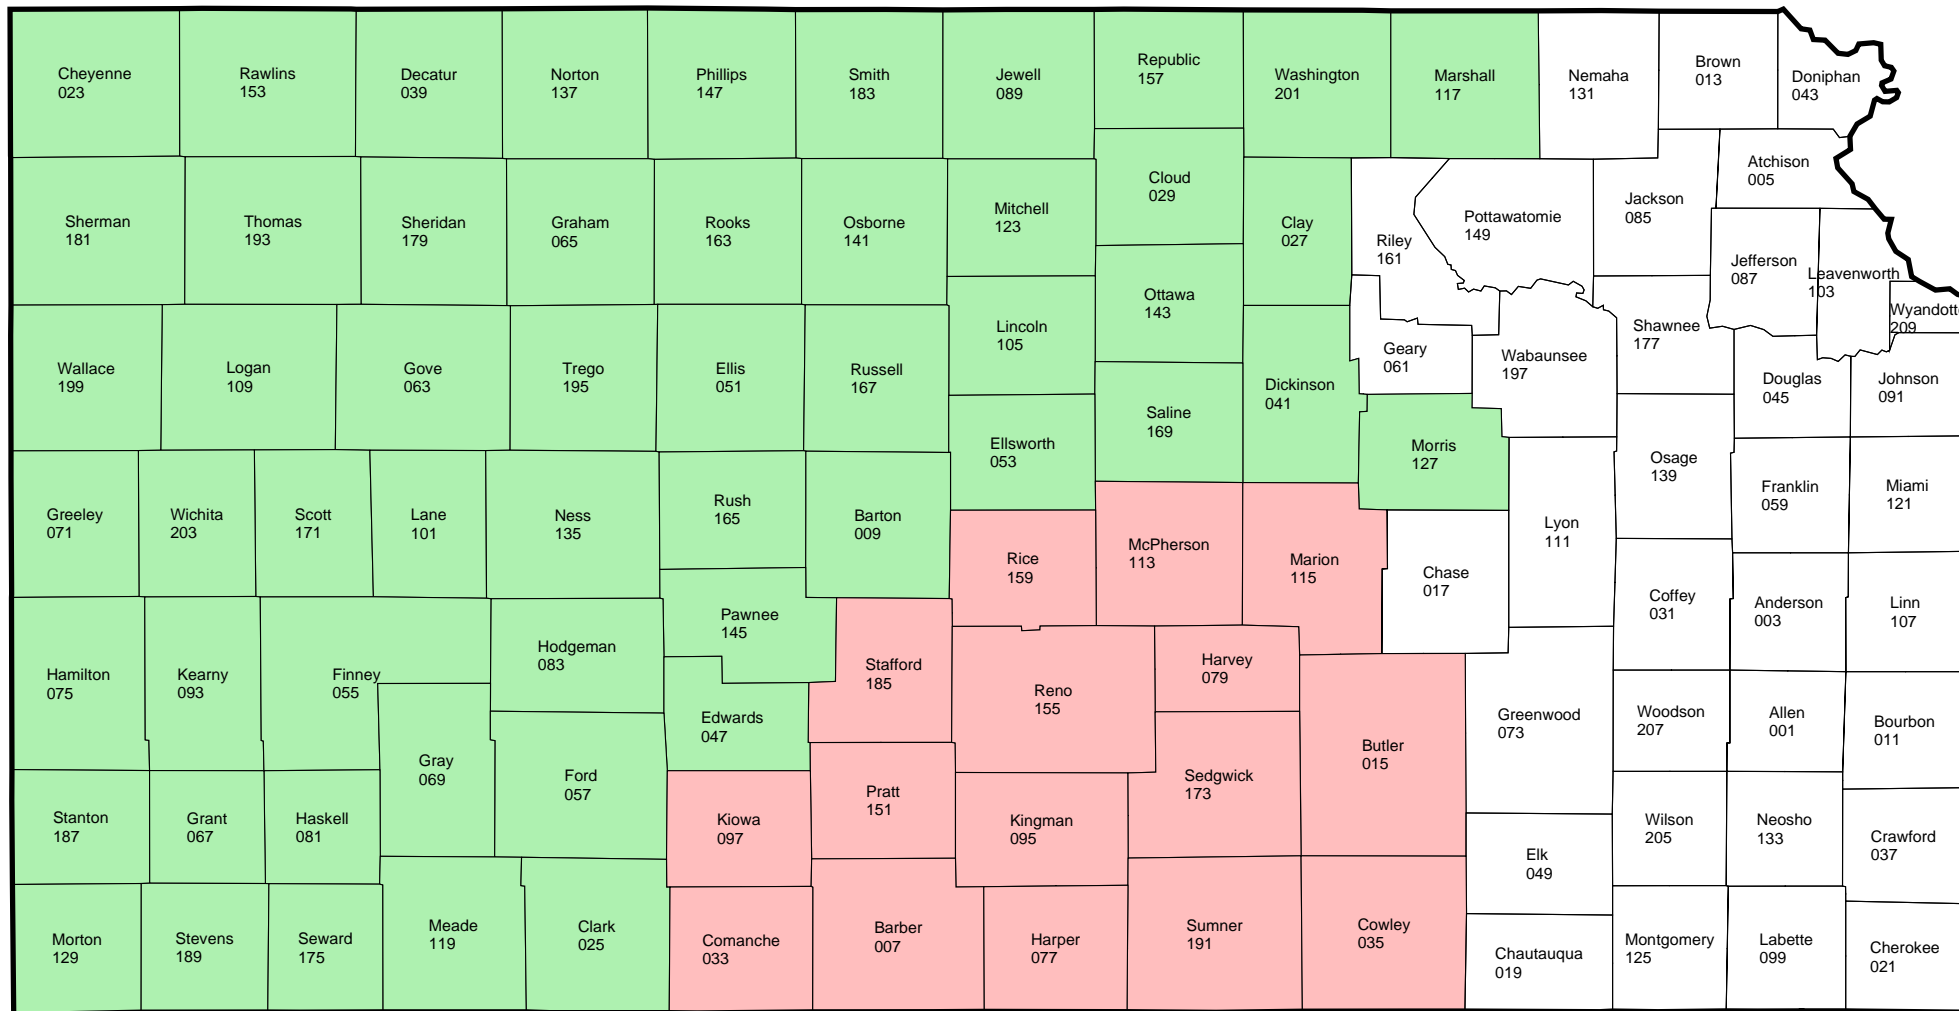

KANSAS

Initial Planting Dates

Sunflowers - 2007 Crop Year

Sunflowers Initial Planting Dates

USDA / Risk Management Agency
 Topeka Regional Office
 Telephone: (785) 266-0248
 November 14, 2006

Available on our web site at http://www.rma.usda.gov/aboutrma/fields/ks_rso/initial_planting_dates/2007/