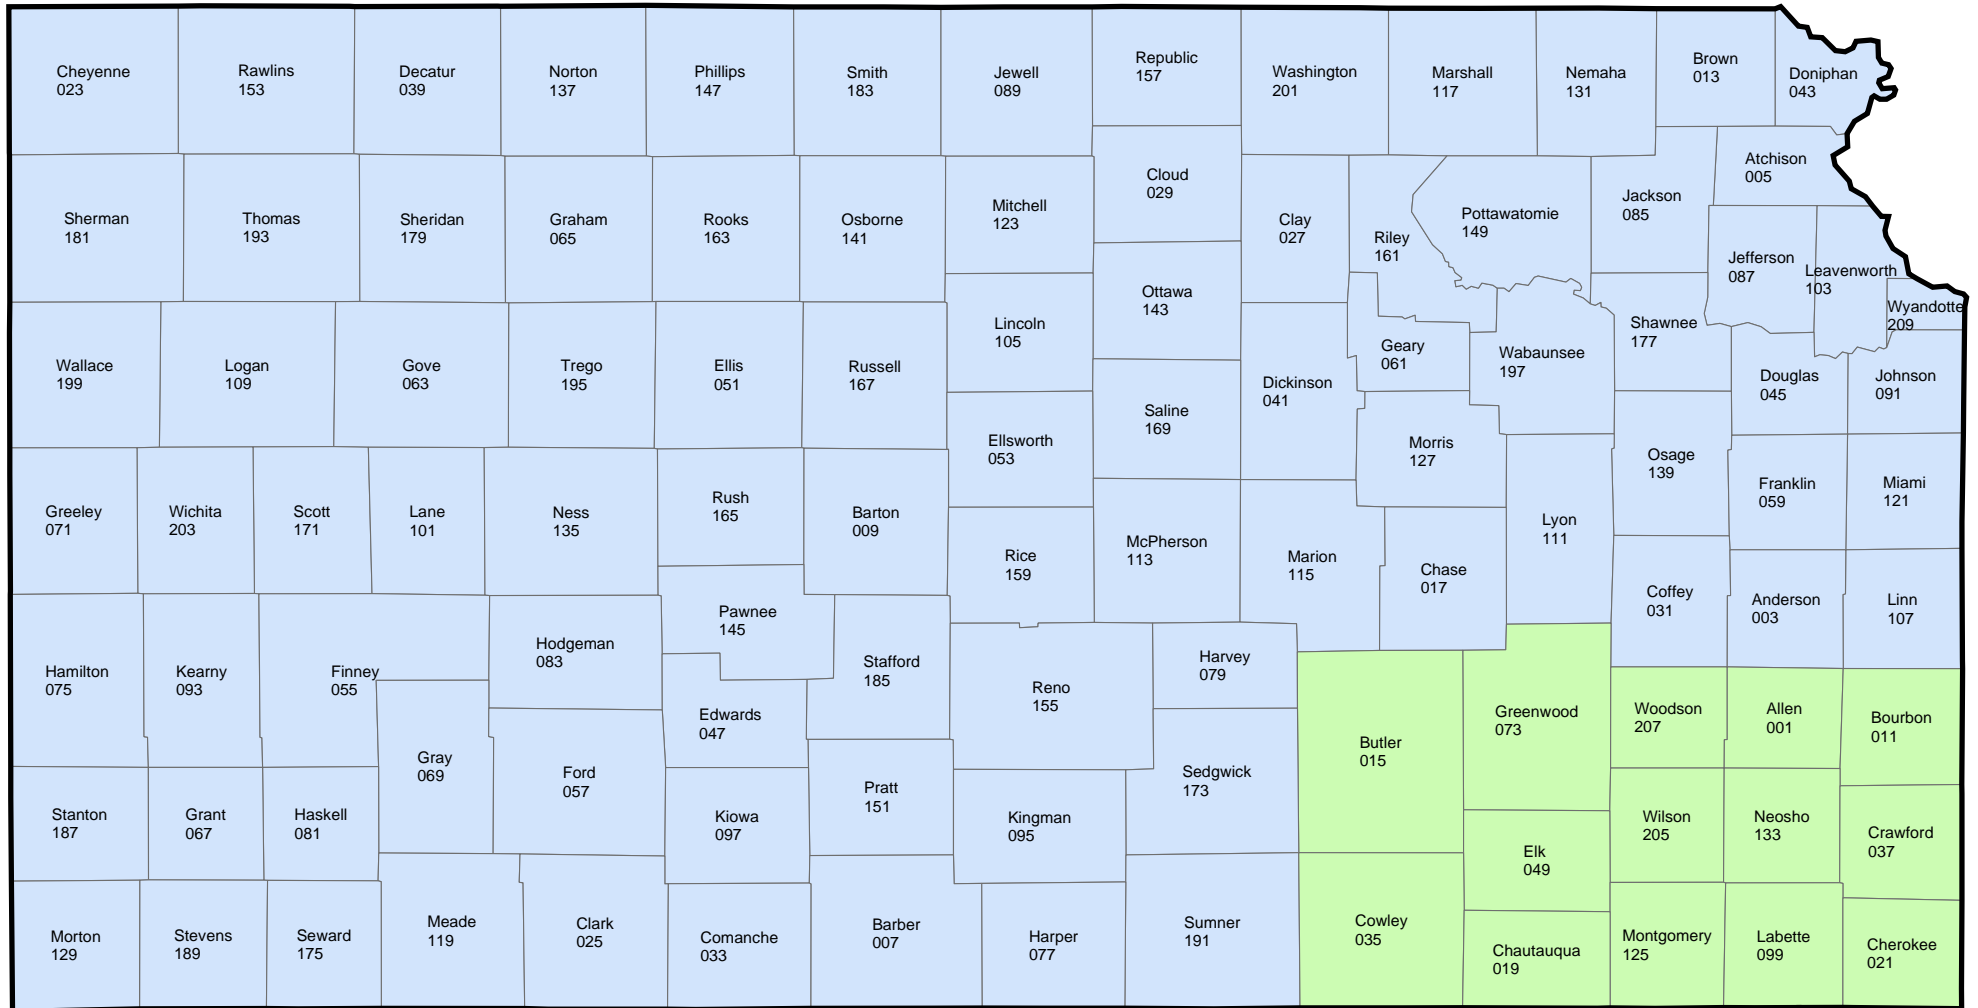

KANSAS

Initial Planting Dates

Corn - 2007 Crop Year

Corn Initial Planting Dates

USDA / Risk Management Agency
 Topeka Regional Office
 Telephone: (785) 266-0248
 November 13, 2006

Available on our web site at http://www.rma.usda.gov/aboutrma/fields/ks_rso/initial_planting_dates/2007/