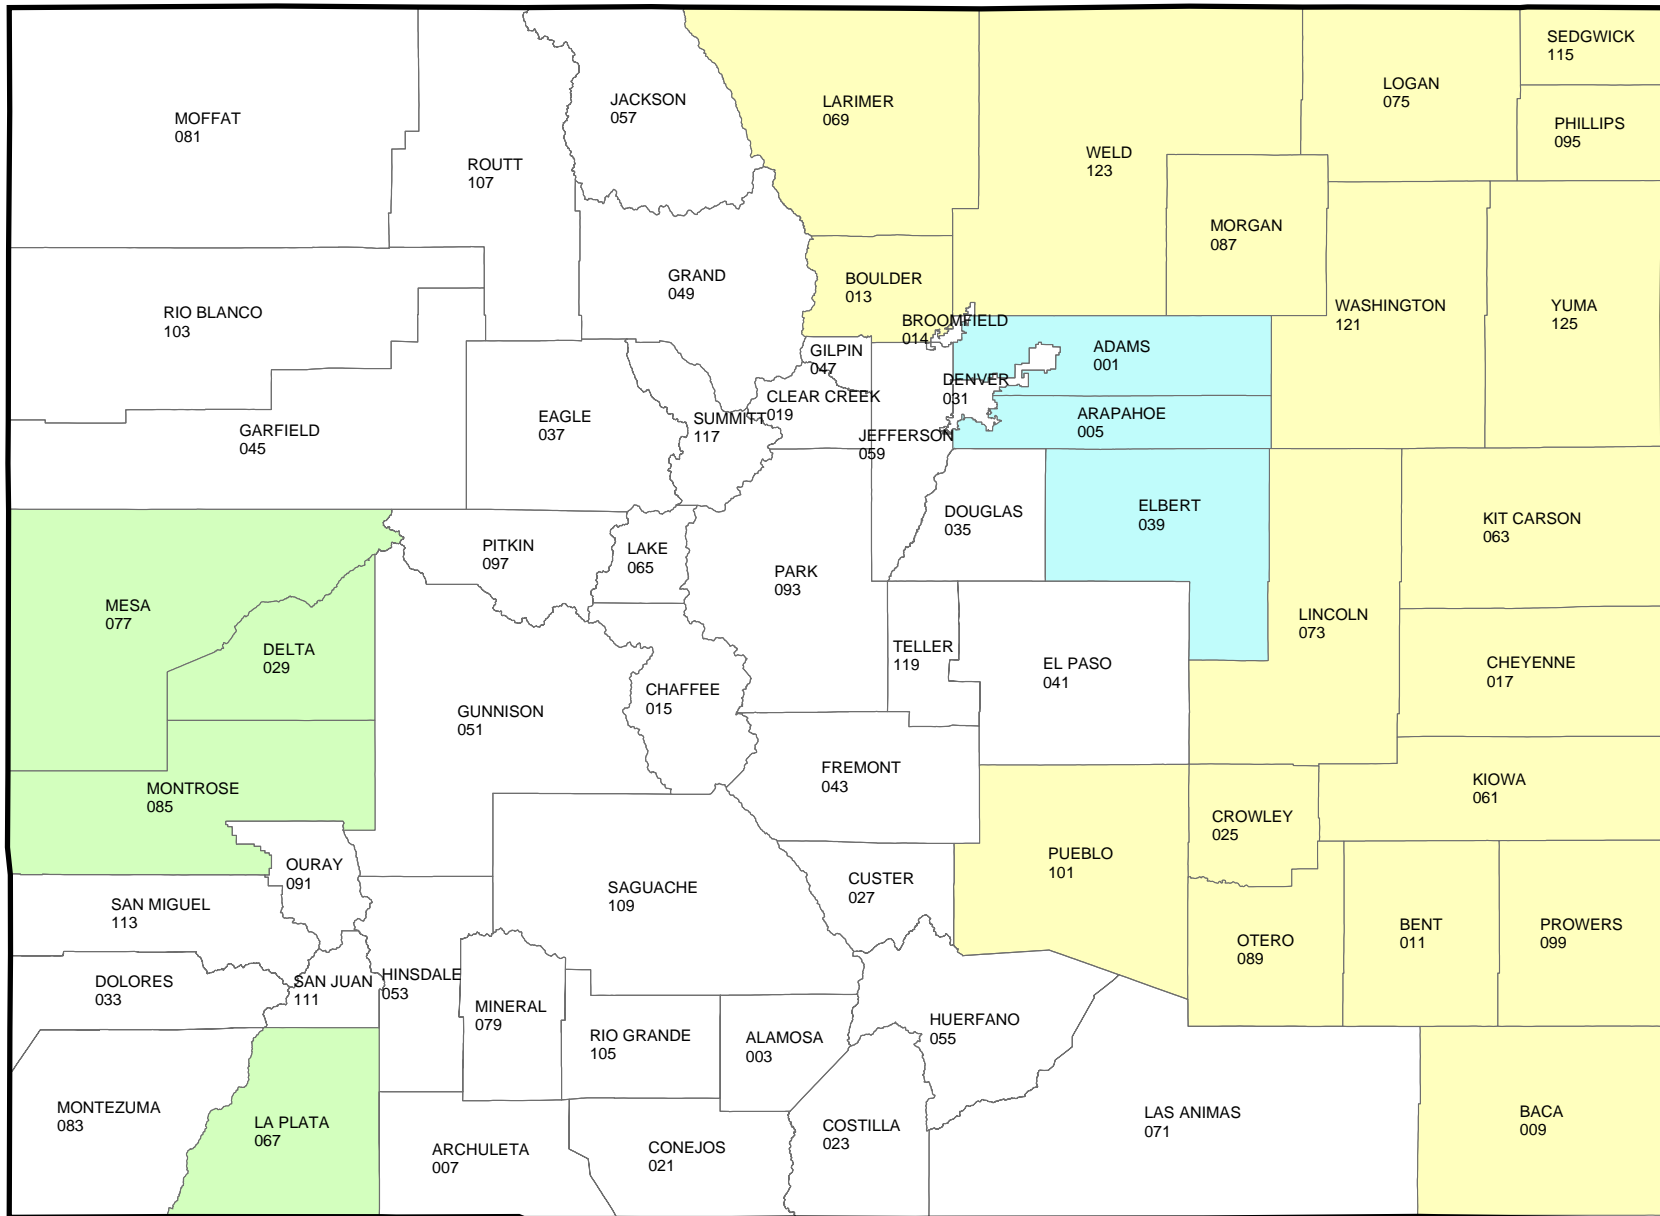

COLORADO

Initial Planting Dates Corn - 2007 Crop Year

April 10
 April 15
 May 1

USDA/Risk Management Agency
 Topeka Regional Office
 Telephone: (785) 266-0248
 November 6, 2006

Available on our web site at http://www.rma.usda.gov/aboutrma/fields/ks_rso/initial_planting_dates/2007/