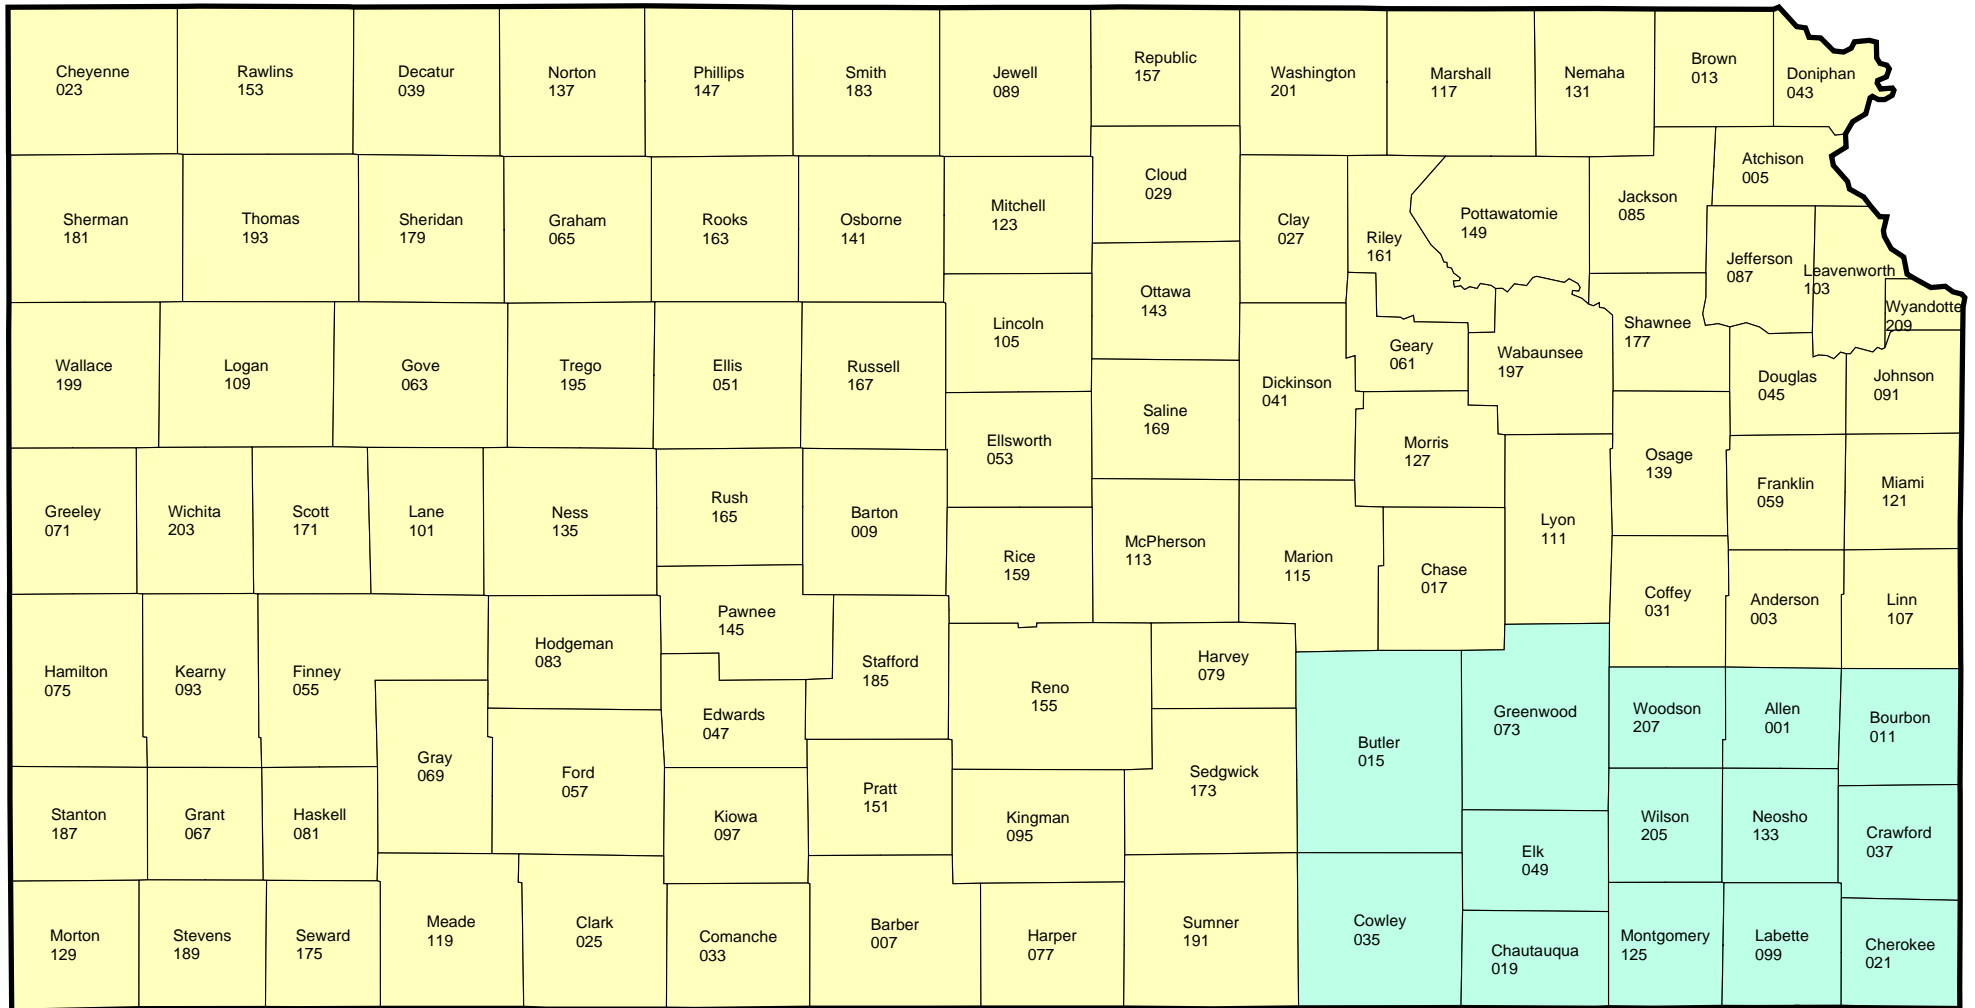

# KANSAS

## 2008 Crop Year Final Planting Dates

### CORN

May 20

May 31

USDA / Risk Management Agency  
 Topeka Regional Office  
 Telephone: (785) 266-0248  
 October 22, 2007