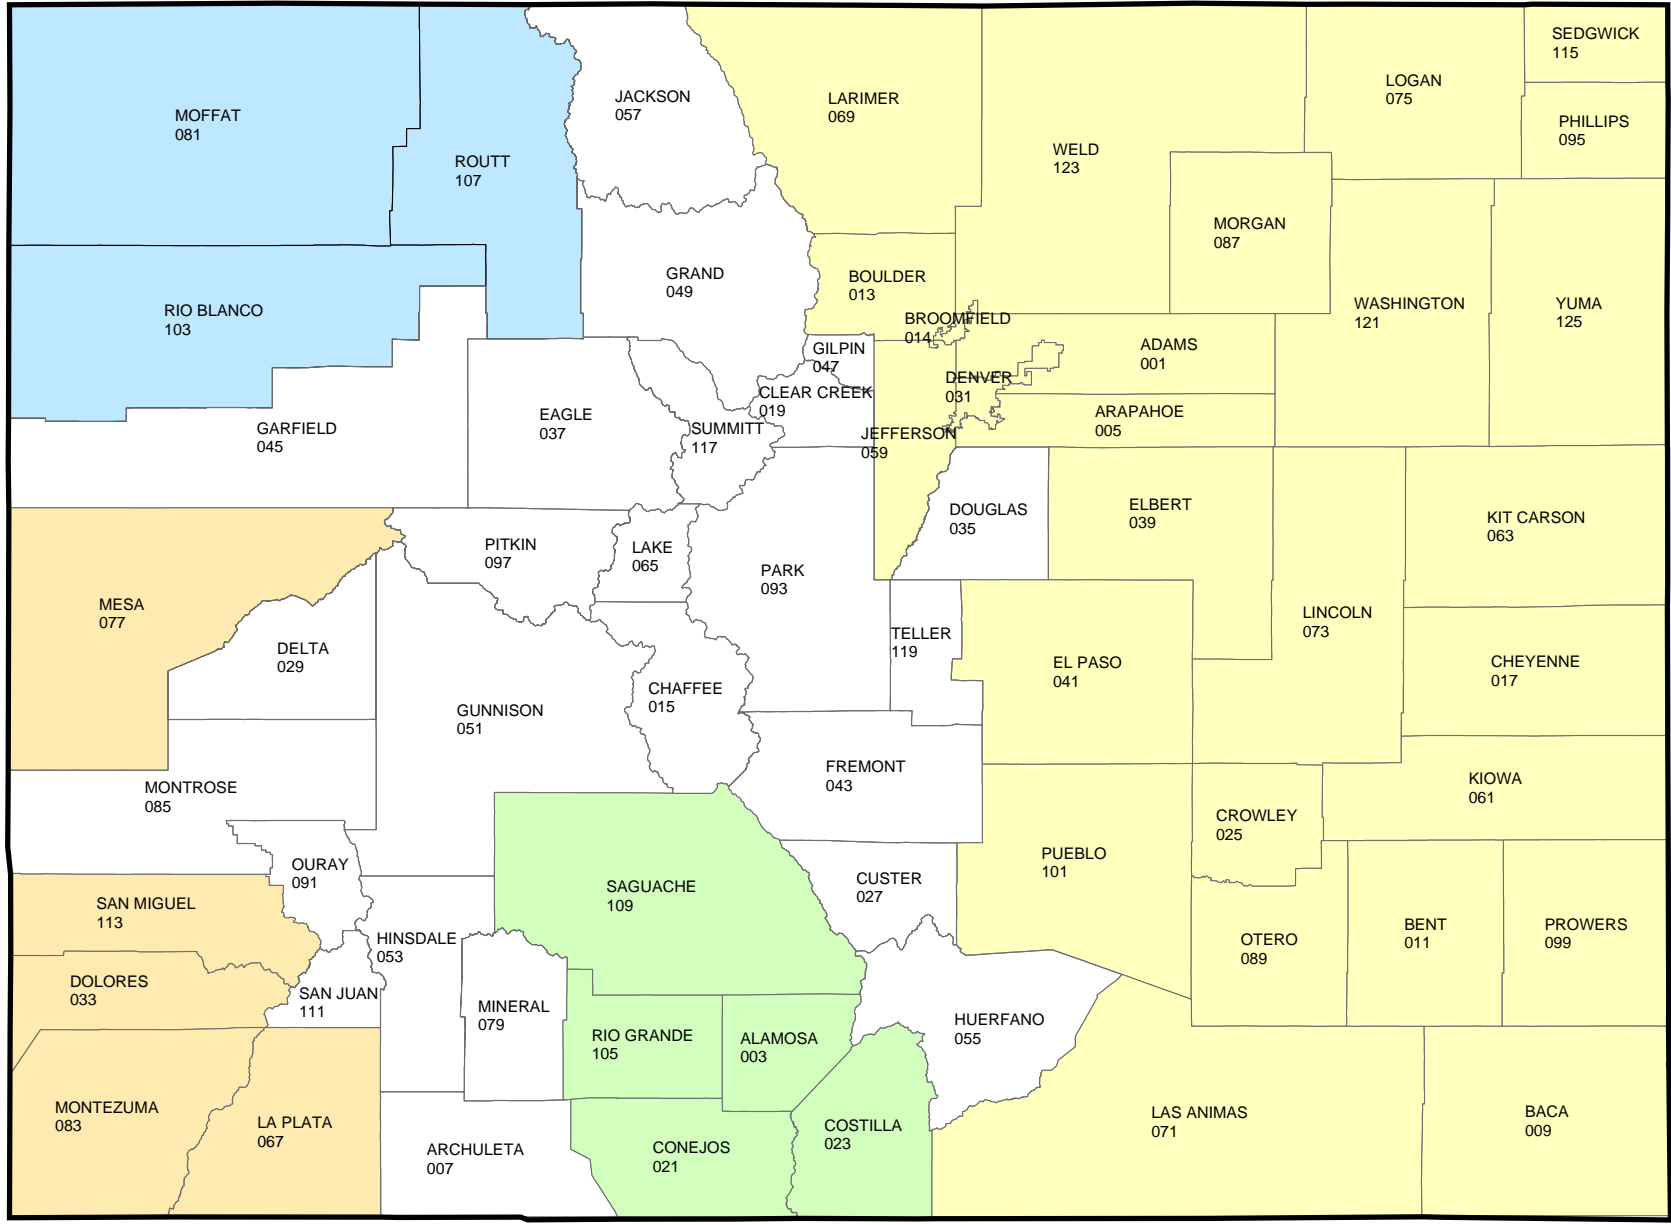

# COLORADO

## Final Planting Dates      Wheat - 2008 Crop Year

May 15, 2008  
 October 15, 2007  
 October 31, 2007 / May 15, 2008  
 October 31, 2007 / May 31, 2008

USDA/Risk Management Agency  
 Topeka Regional Office  
 Telephone: (785) 266-0248  
 September 17, 2007