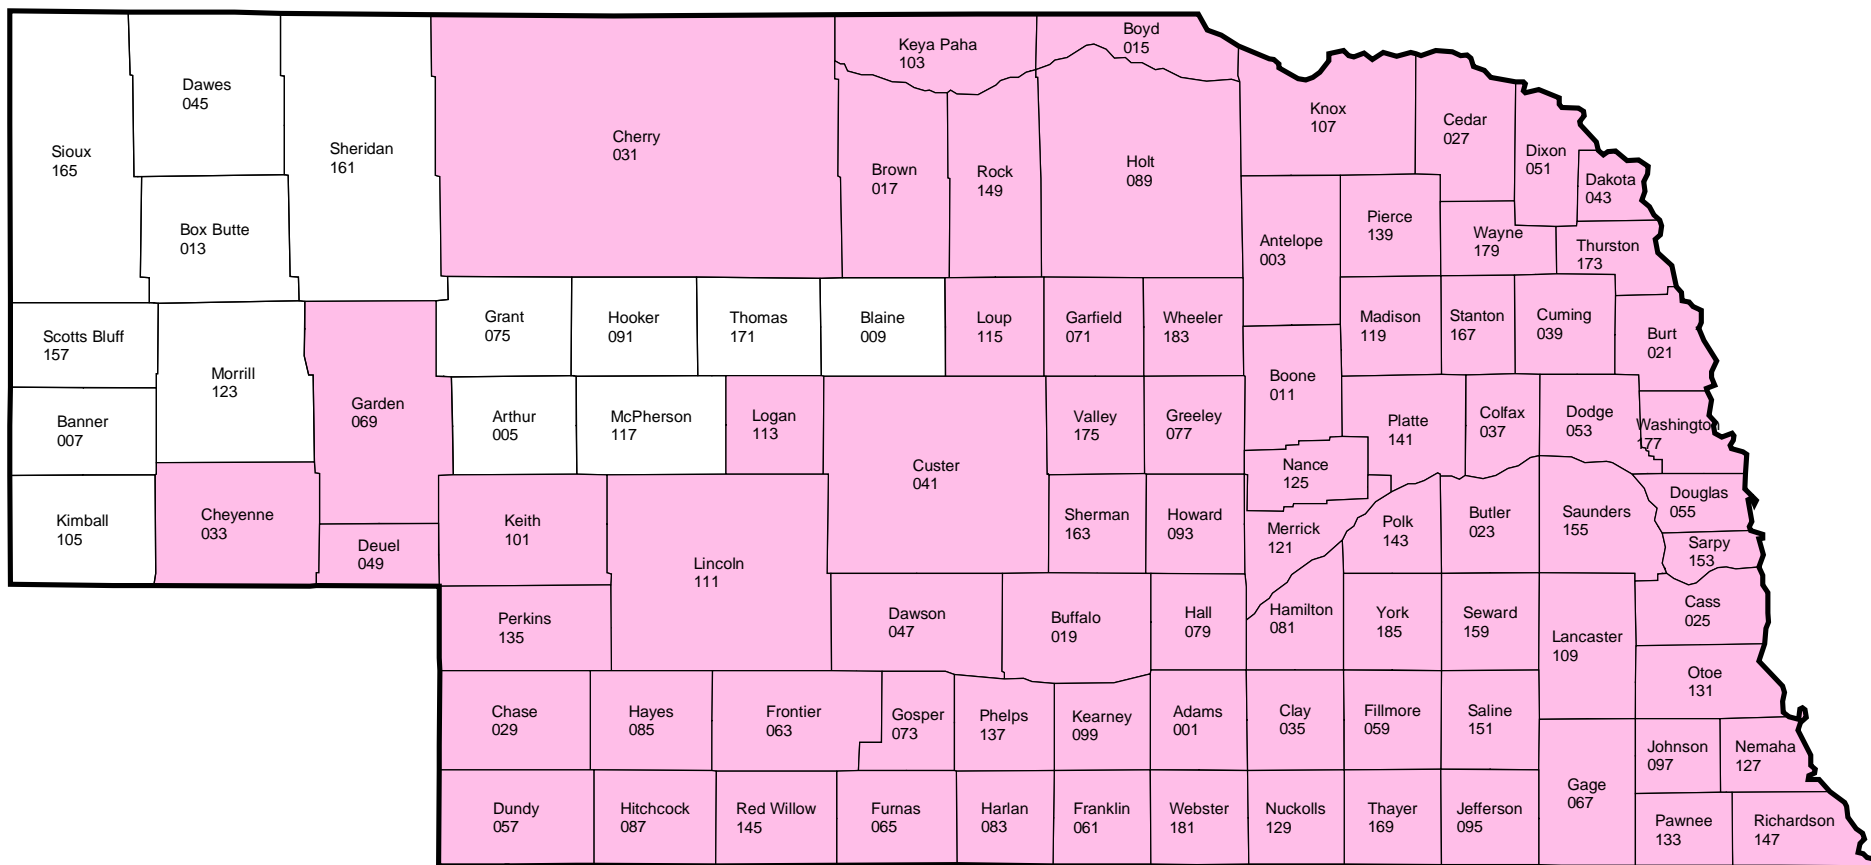

NEBRASKA

Initial Planting Dates

Soybeans - 2005 Crop Year

Soybeans Initial Planting Dates

USDA / Risk Management Agency
 Topeka Regional Office
 Telephone: (785) 266-0248
 November 10, 2004

Available on our web site at http://www.rma.usda.gov/aboutrma/fields/ks_rso/initial_planting_dates/2005/