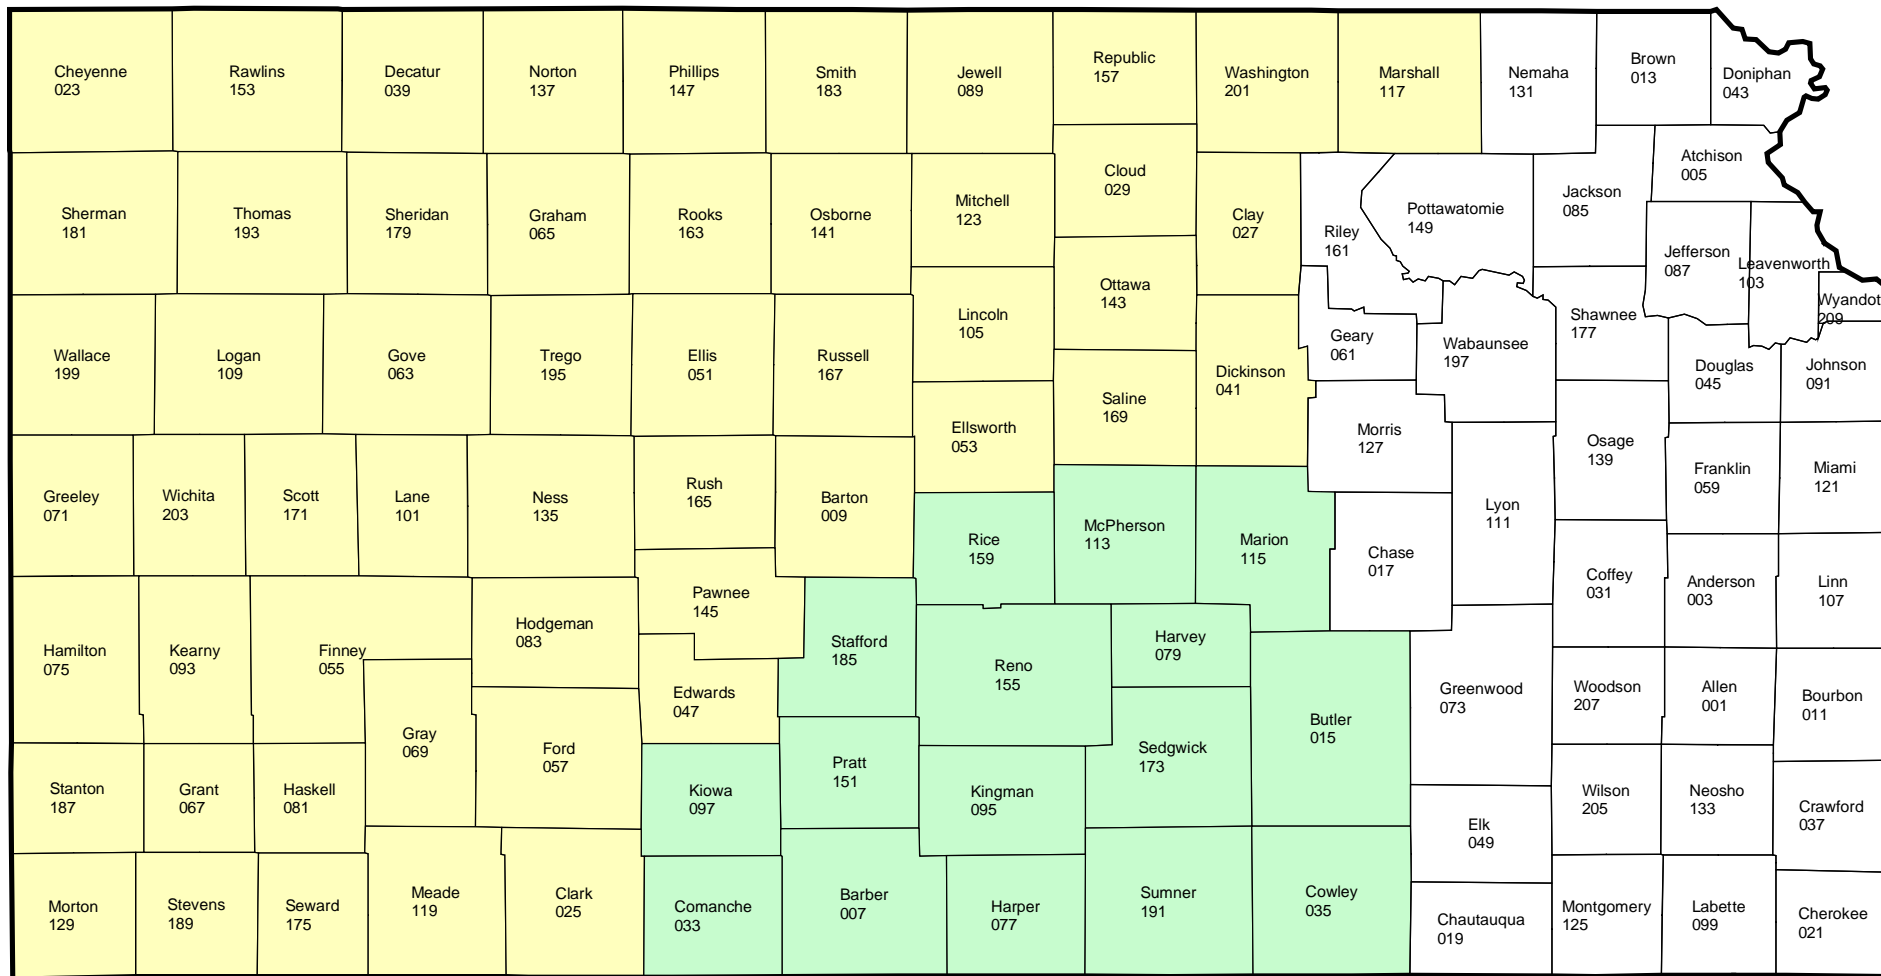

# KANSAS

## Initial Planting Dates

### Sunflowers - 2005 Crop Year

Sunflowers Initial Planting Dates

- N/A
- April 20
- April 25

USDA / Risk Management Agency  
 Topeka Regional Office  
 Telephone: (785) 266-0248  
 November 9, 2004

Available on our web site at [http://www.rma.usda.gov/aboutrma/fields/ks\\_rso/initial\\_planting\\_dates/2005/](http://www.rma.usda.gov/aboutrma/fields/ks_rso/initial_planting_dates/2005/)