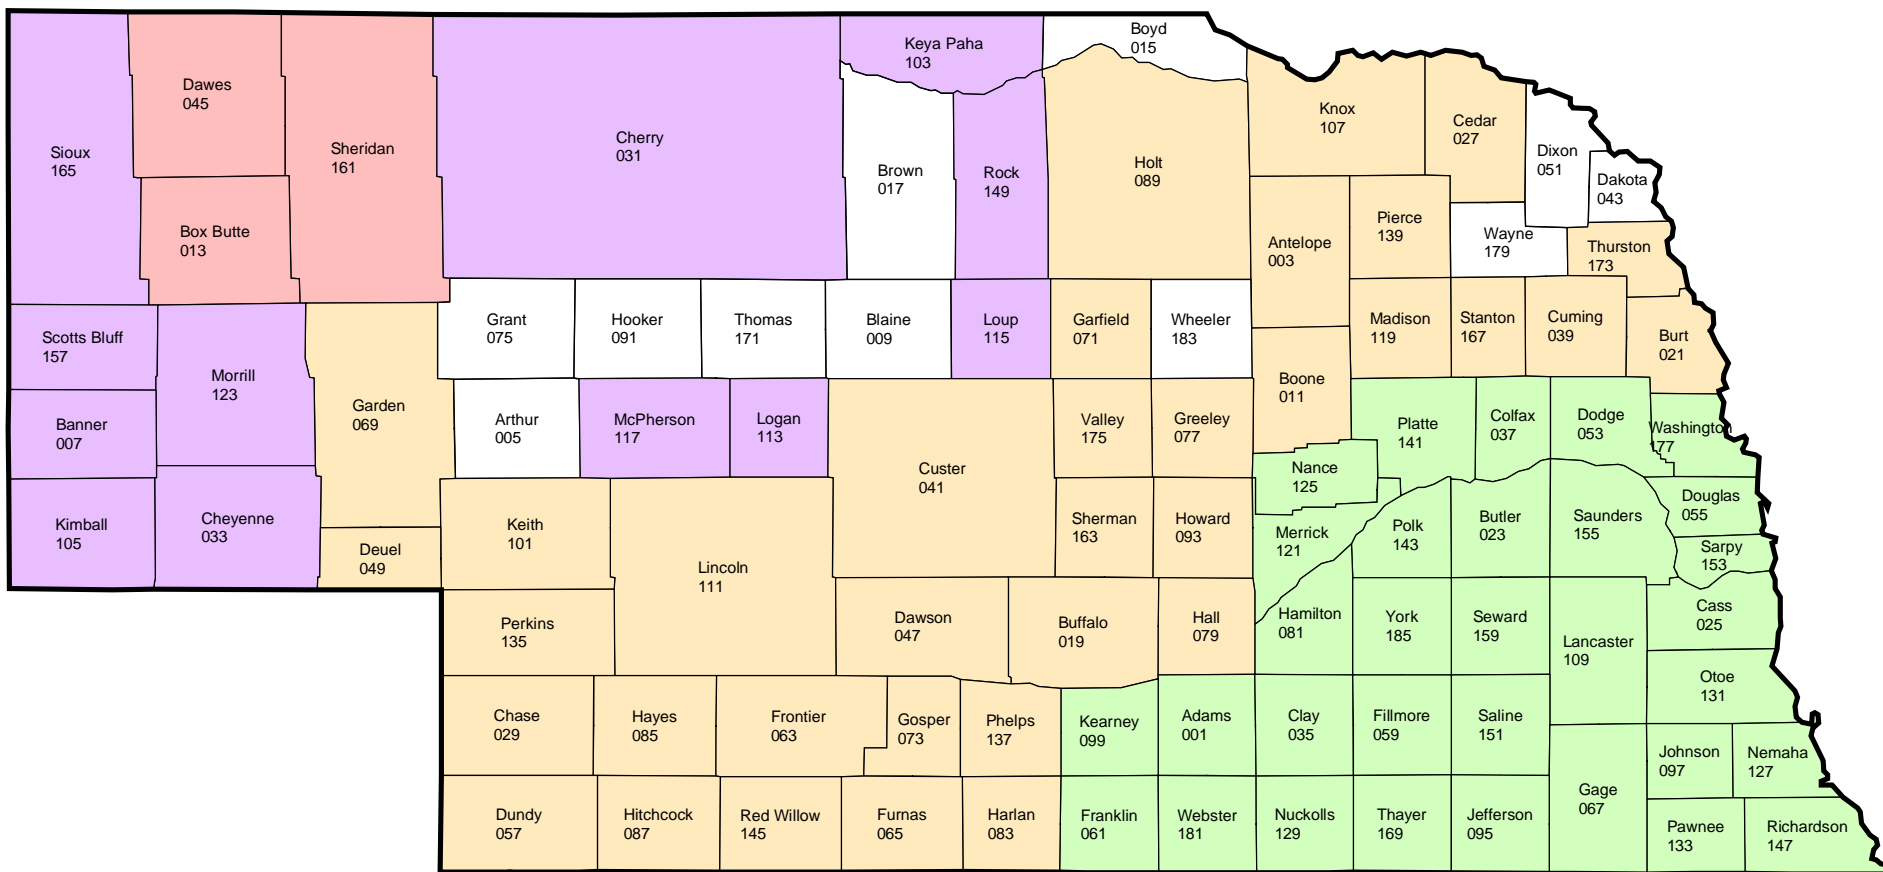

Nebraska Final Planting Dates Wheat - 2005 Crop Year

- N/A
- October 5
- October 10
- October 15
- May 5 and October 5

USDA / Risk Management Agency
Topeka Regional Office
Telephone: (785) 266-0248
September 14, 2004