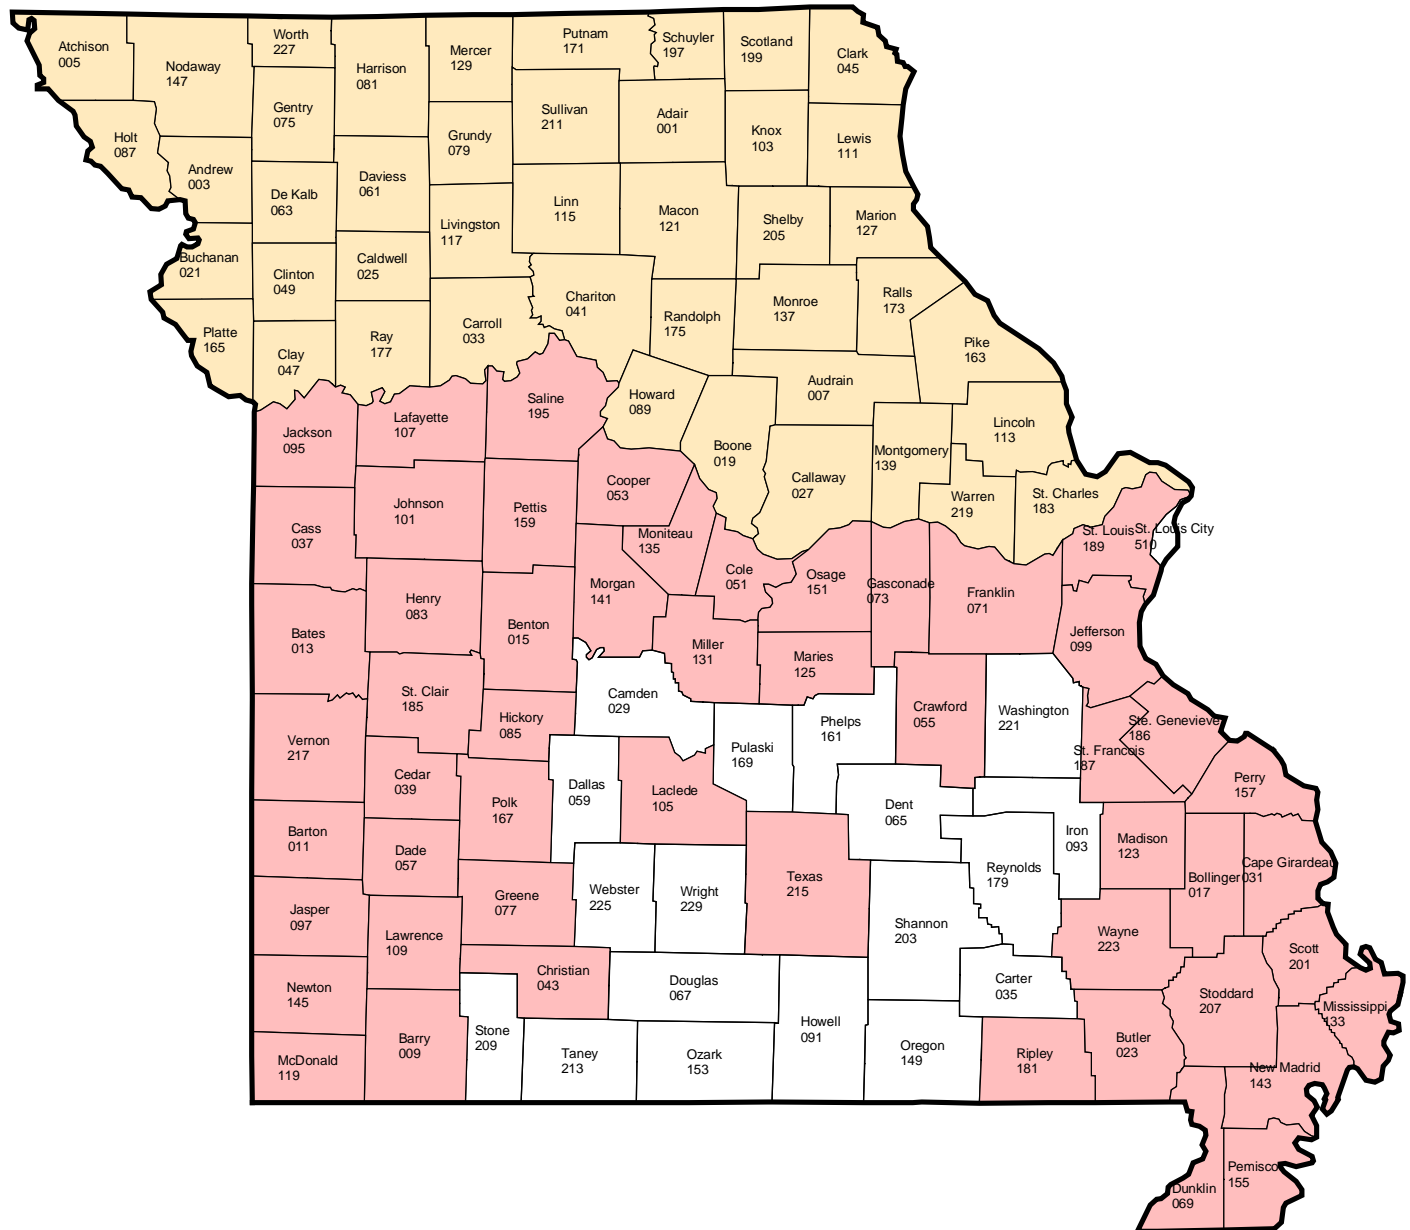

# Missouri

## Final Planting Dates

### Wheat - 2005 Crop Year

- N/A
- October 31
- November 15

USDA / Risk Management Agency  
 Topeka Regional Office  
 Telephone: (785) 266-0248  
 September 14, 2004