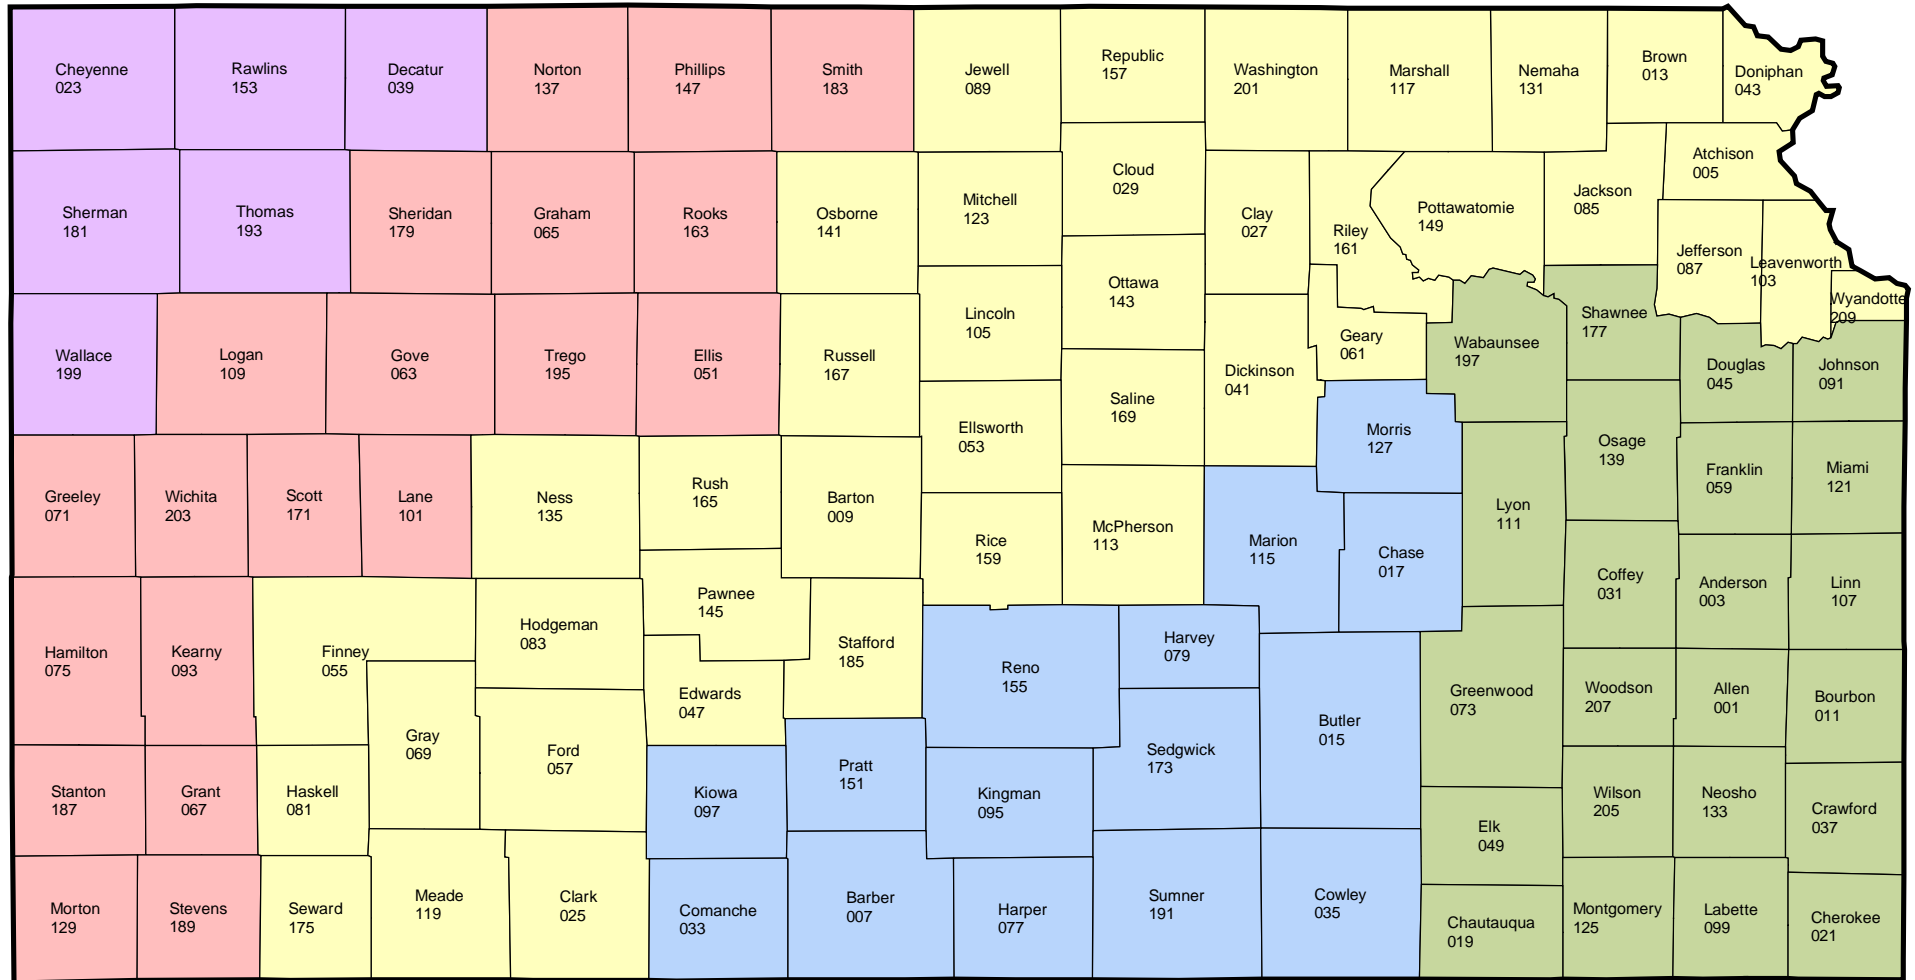

# Kansas

## Final Planting Dates

### Wheat - 2005 Crop Year

- October 15
- October 20
- October 31
- November 5
- November 15

USDA / Risk Management Agency  
 Topeka Regional Office  
 Telephone: (785) 266-0248  
 September 14, 2004