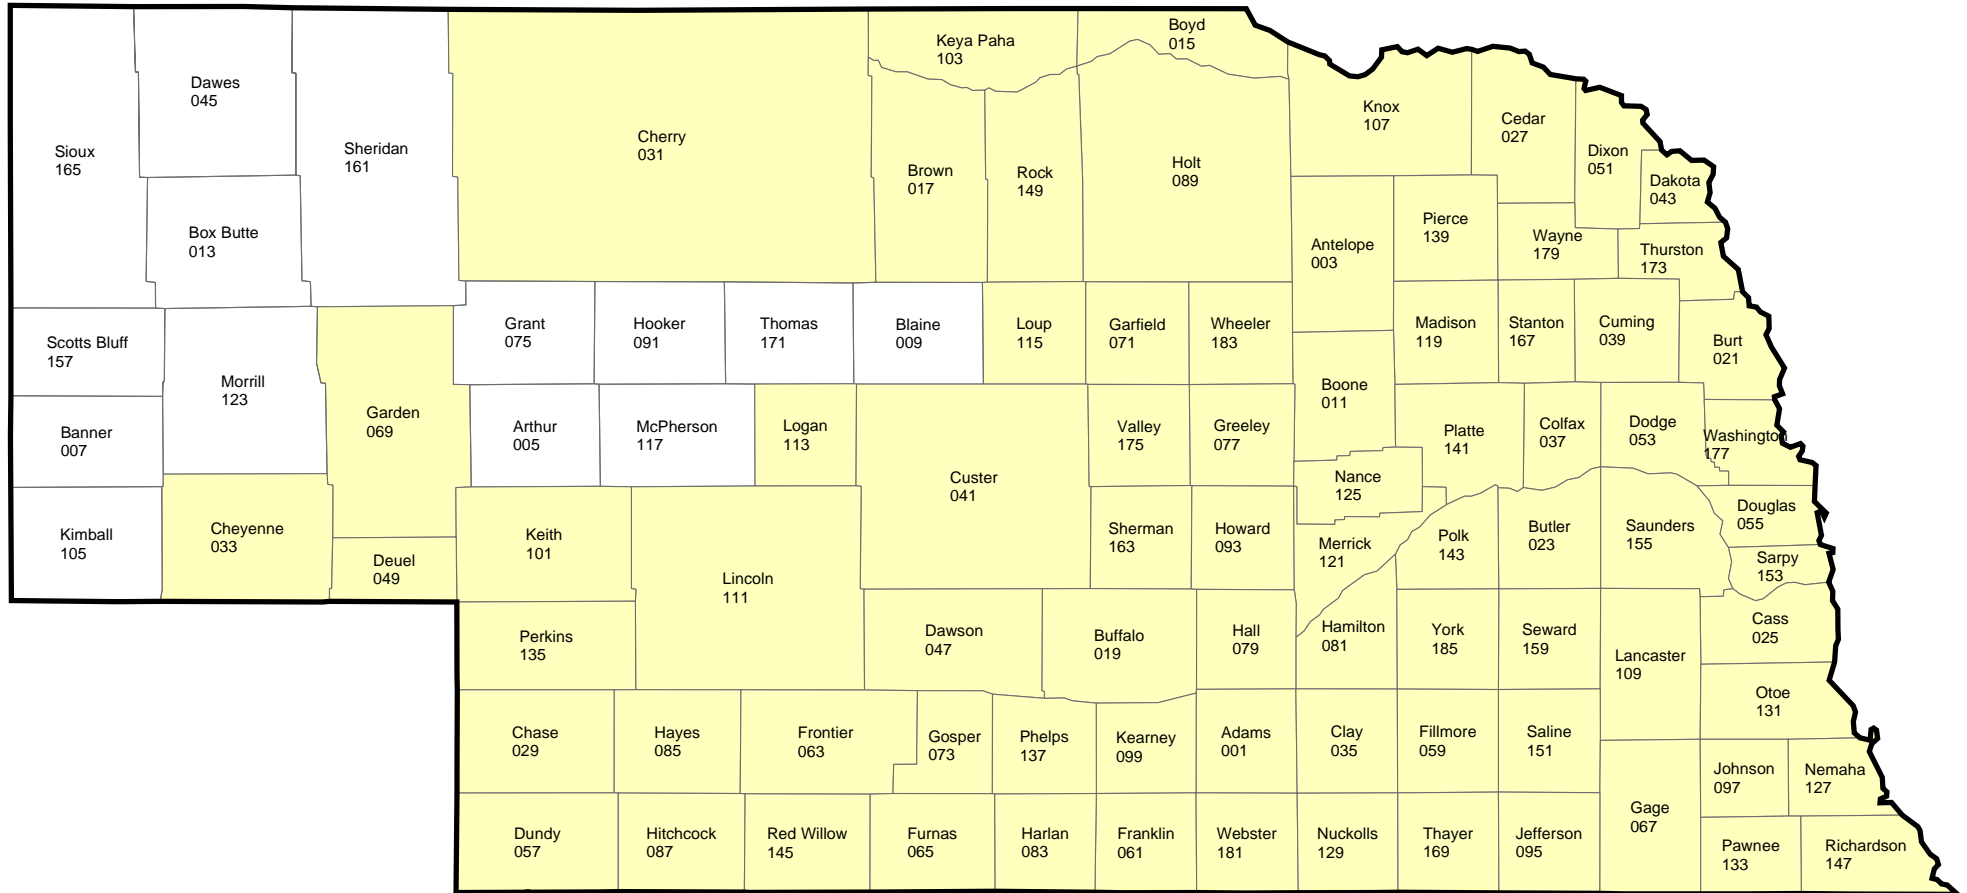

NEBRASKA

Final Planting Dates

Soybeans - 2005 Crop Year

June 15

USDA / Risk Management Agency
 Topeka Regional Office
 Telephone: (785) 266-0248
 November 15, 2004

Available on our web site at http://www.rma.usda.gov/aboutrma/fields/ks_rso/final_planting_dates/2005/