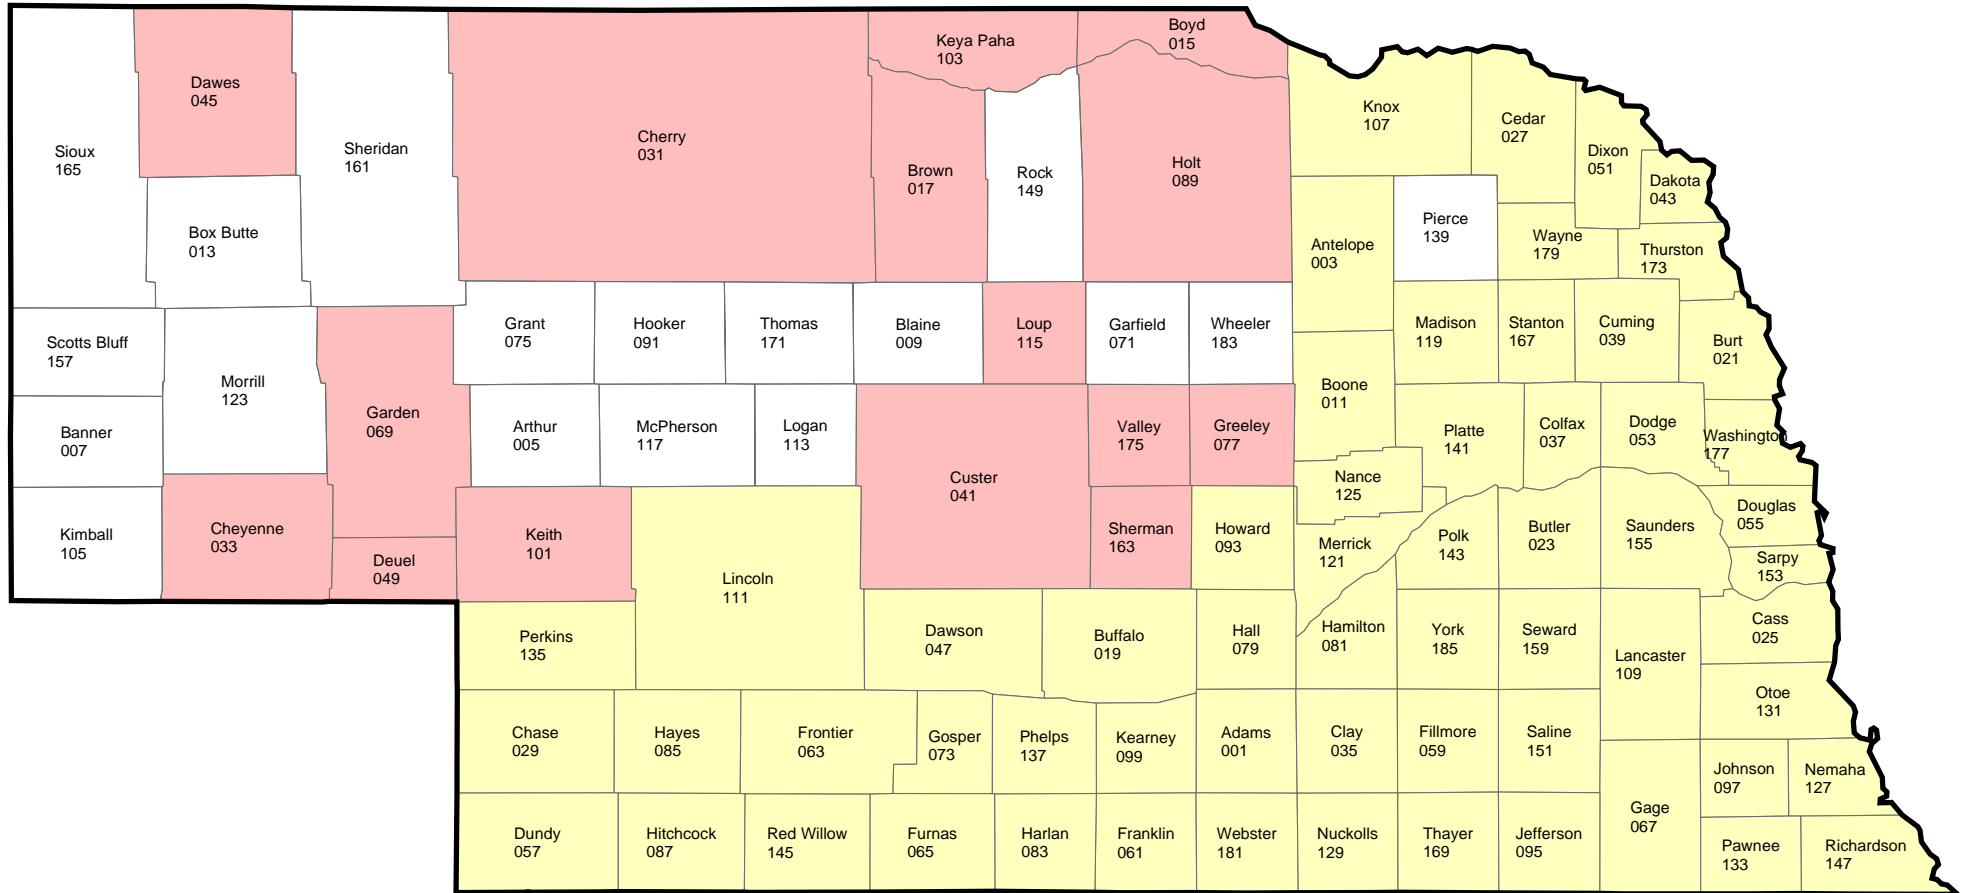

NEBRASKA

Final Planting Dates

Grain Sorghum - 2005 Crop Year

June 5
 June 15

USDA / Risk Management Agency
 Topeka Regional Office
 Telephone: (785) 266-0248
 November 15, 2004

Available on our web site at http://www.rma.usda.gov/aboutrma/fields/ks_rso/final_planting_dates/2005/