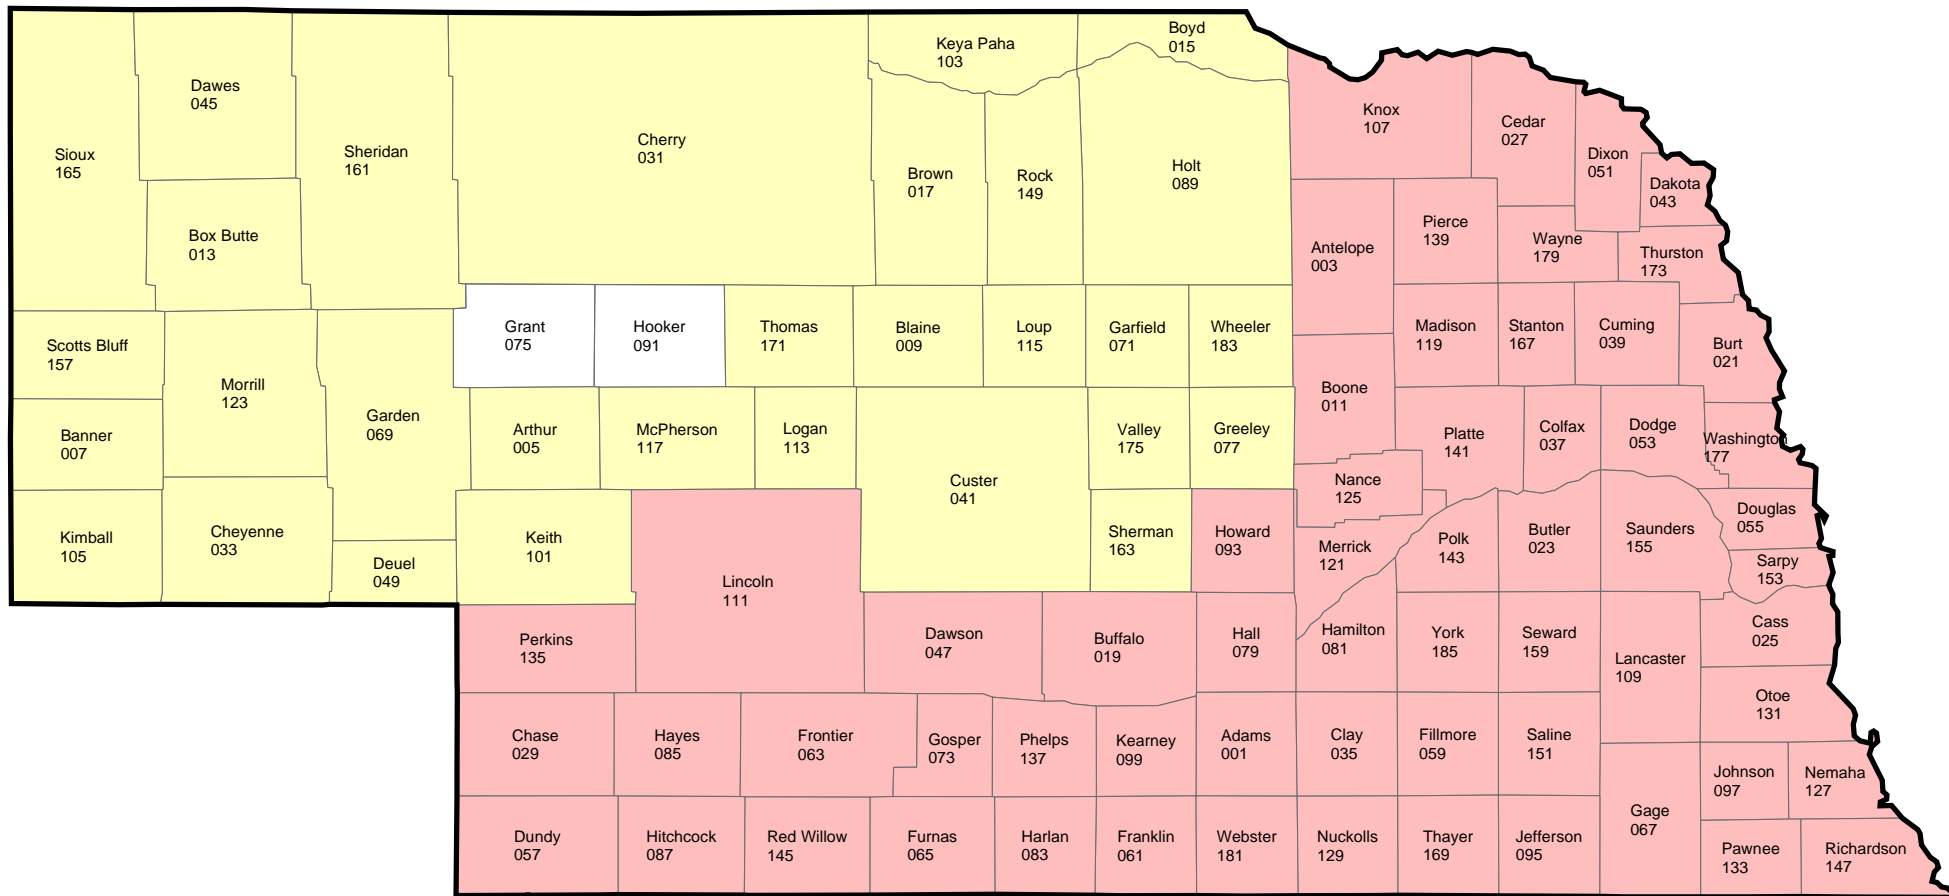

NEBRASKA

Final Planting Dates

Corn - 2005 Crop Year

May 25
 May 31

USDA / Risk Management Agency
 Topeka Regional Office
 Telephone: (785) 266-0248
 November 15, 2004

Available on our web site at http://www.rma.usda.gov/aboutrma/fields/ks_rso/final_planting_dates/2005/