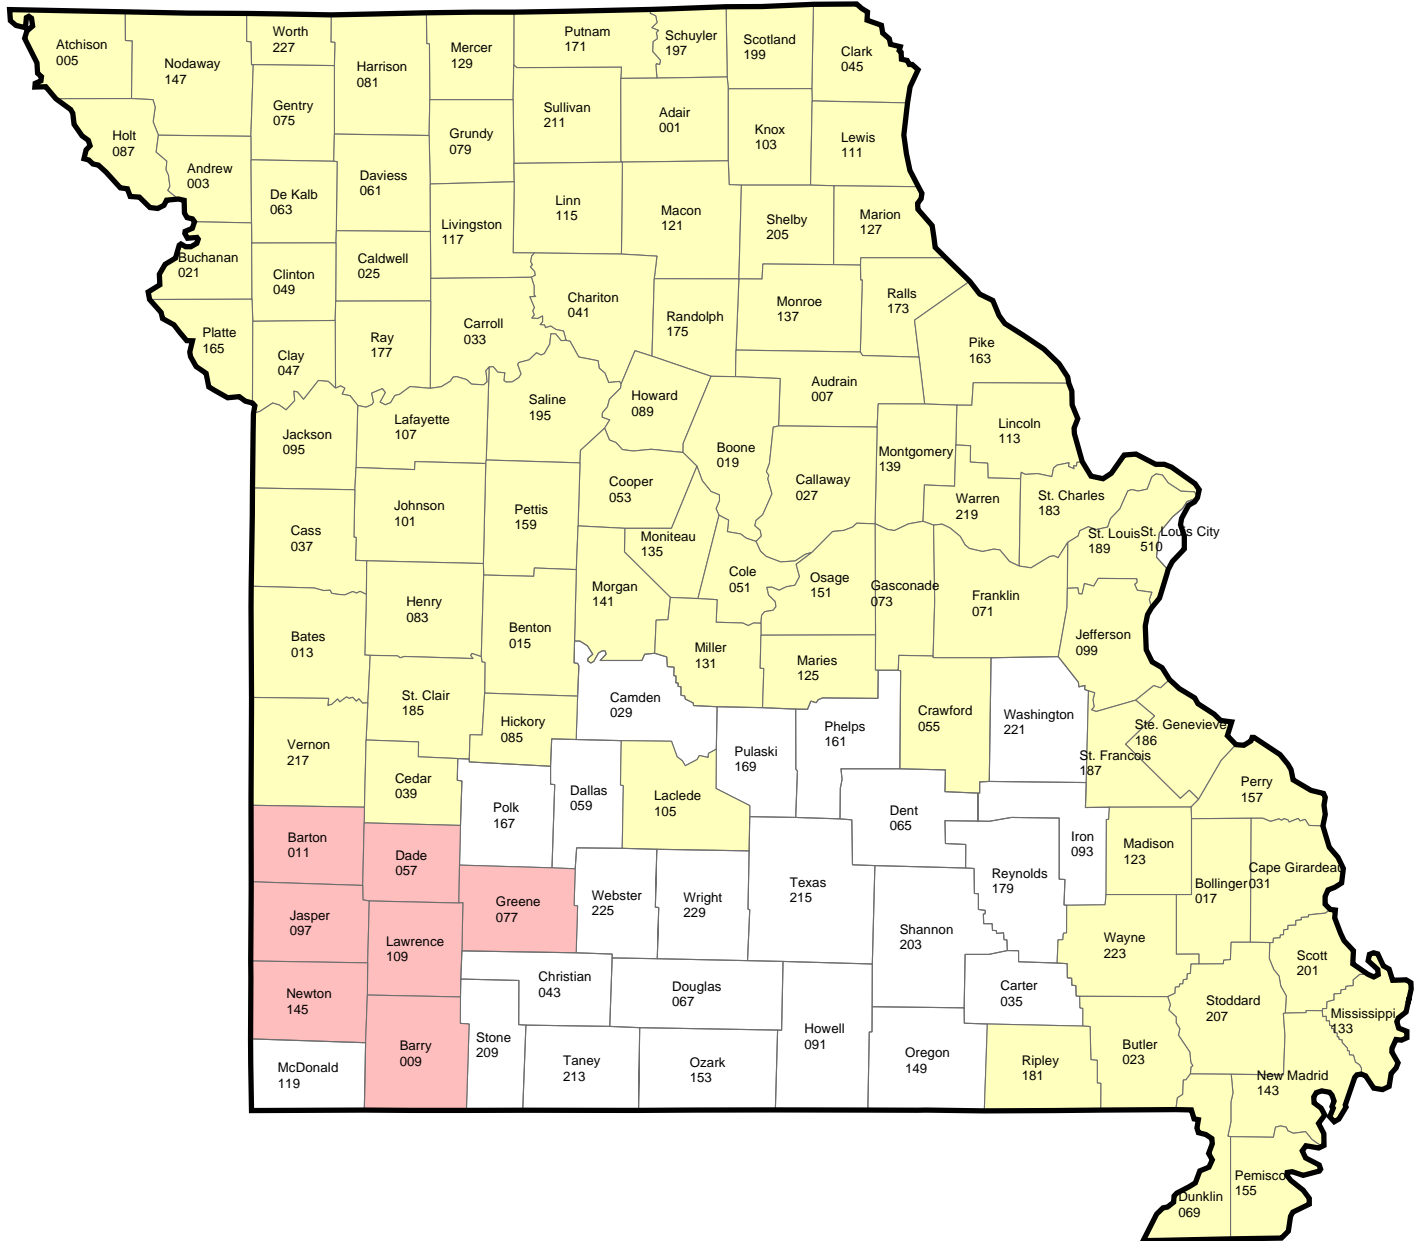

MISSOURI

Final Planting Dates

Soybeans - 2005 Crop Year

USDA / Risk Management Agency
 Topeka Regional Office
 Telephone: (785) 266-0248
 November 15, 2004

Available on our web site at http://www.rma.usda.gov/aboutrma/fields/ks_rso/final_planting_dates/2005/